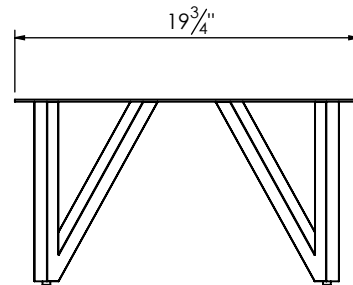

SPEC SHEET

PRODUCT DESCRIPTION

- V Shaped iron legs for Parker collection
- Eliminates the need for a wall mount installation
- Legs available in Matte Black, Polished Chrome, Brushed Nickel, and Brushed Gold finish
- Includes adjustable feet
- Includes mounting screws

ROUGHING-IN DIMENSIONS

TOP VIEW

FRONT VIEW

SIDE VIEW