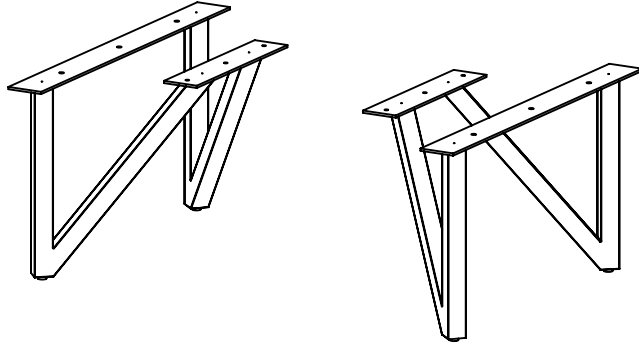

SPEC SHEET

PRODUCT DESCRIPTION

- V Shaped iron legs for Parker collection
- Eliminates the need for a wall mount installation
- Legs available in Matte Black, Polished Chrome, Brushed Nickel, and Brushed Gold finish
- Includes adjustable feet
- Includes mounting screws

ROUGHING-IN DIMENSIONS

TOP VIEW

FRONT VIEW

SIDE VIEW