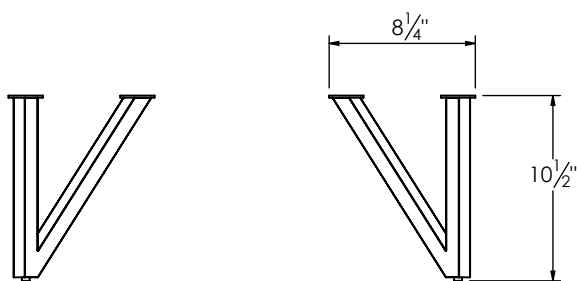

SPEC SHEET

PRODUCT DESCRIPTION

- V Shaped iron legs for Parker collection
- Eliminates the need for a wall mount installation
- Legs available in Matte Black, Polished Chrome, Brushed Nickel, and Brushed Gold finish
- Includes adjustable feet
- Includes mounting screws

ROUGHING-IN DIMENSIONS

TOP VIEW

FRONT VIEW

SIDE VIEW