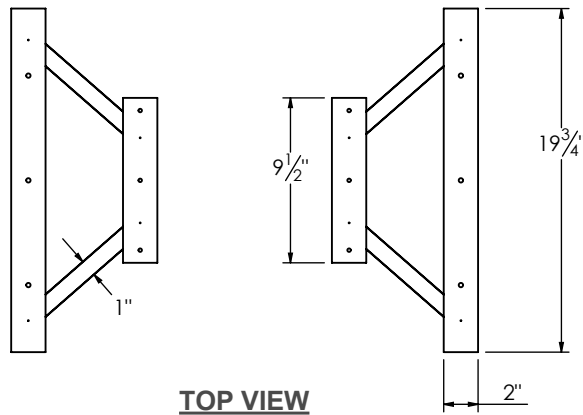

SPEC SHEET

PRODUCT DESCRIPTION

- V Shaped iron legs for Parker collection
- Eliminates the need for a wall mount installation
- Legs available in Matte Black, Polished Chrome, Brushed Nickel, and Brushed Gold finish
- Includes adjustable feet
- Includes mounting screws

ROUGHING-IN DIMENSIONS

TOP VIEW

FRONT VIEW

SIDE VIEW