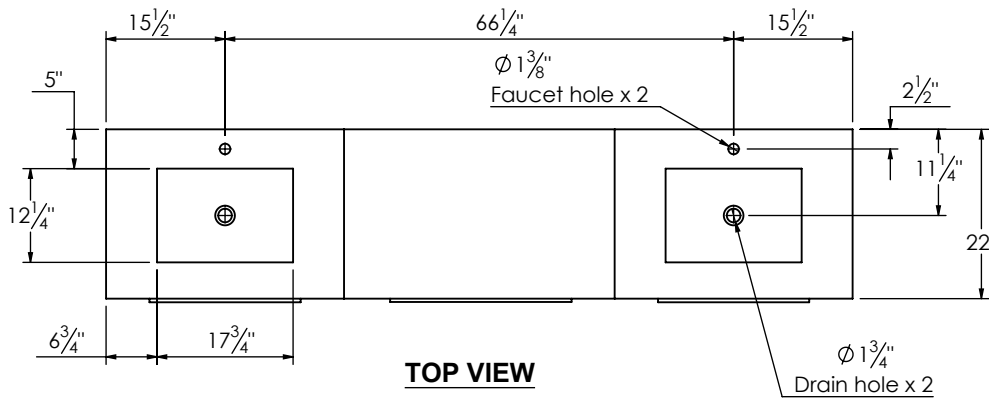

SPEC SHEET

PRODUCT DESCRIPTION

- PARKER 98 modular bathroom vanity with rectangular integrated Solid Surface counter tops
- Wall mount cabinets with BLUM mounting hardware
- Cabinet is available in Matte White, Rock gray, Natural Walnut, and Black Elm
- Hardwood plywood construction
- Glass dividers on the top drawer of each modular component
- Soft close and full extension drawers
- Aluminum hardware available in matt black, brushed nickel, polished chrome, and brushed gold finish
- Solid Surface counter top with integrated basin and infinity drains in Matt White or Stone Gray
- Solid Surface flat counter top for makeup drawer
- Solid Surface material is 38% polyester resin and 60% aluminum hydroxide powder
- Basin depth is 4 1/2"
- Light assembly required (connecting screws are included)

ROUGHING-IN DIMENSIONS

SPEC SHEET

ROUGHING-IN DIMENSIONS