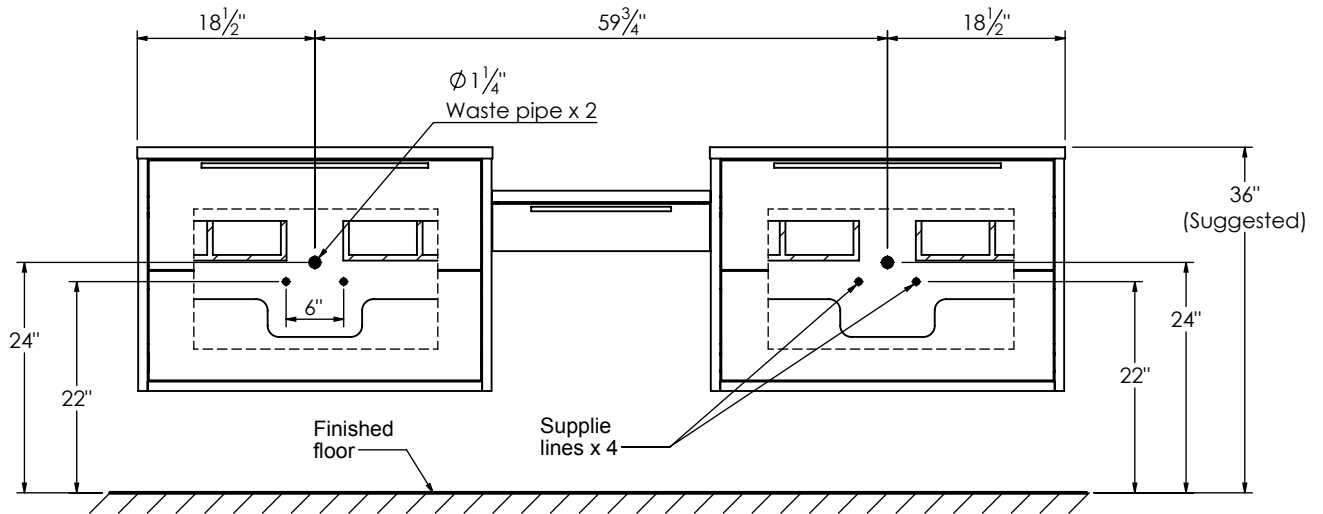

SPEC SHEET

PRODUCT DESCRIPTION

- PARKER 98 modular bathroom vanity with rectangular integrated Solid Surface counter tops
- Wall mount cabinets with BLUM mounting hardware
- Cabinet is available in Matte White, Rock gray, Natural Walnut, and Black Elm
- Hardwood plywood construction
- Glass dividers on the top drawer of each modular component
- Soft close and full extension drawers
- Aluminum hardware available in matt black, brushed nickel, polished chrome, and brushed gold finish
- Solid Surface counter top with integrated basin and infinity drains in Matt White or Stone Gray
- Solid Surface flat counter top for makeup drawer
- Solid Surface material is 38% polyester resin and 60% aluminum hydroxide powder
- Basin depth is 4 1/2"
- Light assembly required (connecting screws are included)

ROUGHING-IN DIMENSIONS

SPEC SHEET

ROUGHING-IN DIMENSIONS