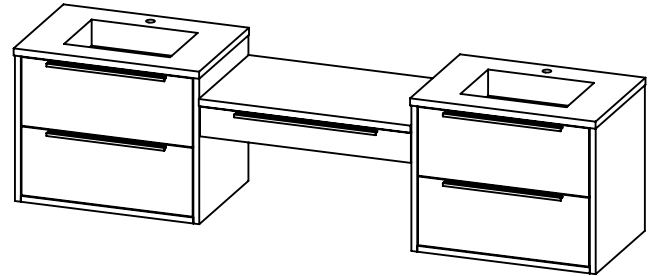

SPEC SHEET

PRODUCT DESCRIPTION

- PARKER 98 modular bathroom vanity with rectangular integrated Solid Surface counter tops
- Wall mount cabinets with BLUM mounting hardware
- Cabinet is available in Matte White, Rock gray, Natural Walnut, and Black Elm
- Hardwood plywood construction
- Glass dividers on the top drawer of each modular component
- Soft close and full extension drawers
- Aluminum hardware available in matt black, brushed nickel, polished chrome, and brushed gold finish
- Solid Surface counter top with integrated basin and infinity drains in Matt White or Stone Gray
- Solid Surface flat counter top for makeup drawer
- Solid Surface material is 38% polyester resin and 60% aluminum hydroxide powder
- Basin depth is 4 1/2"
- Light assembly required (connecting screws are included)

ROUGHING-IN DIMENSIONS

SPEC SHEET

ROUGHING-IN DIMENSIONS