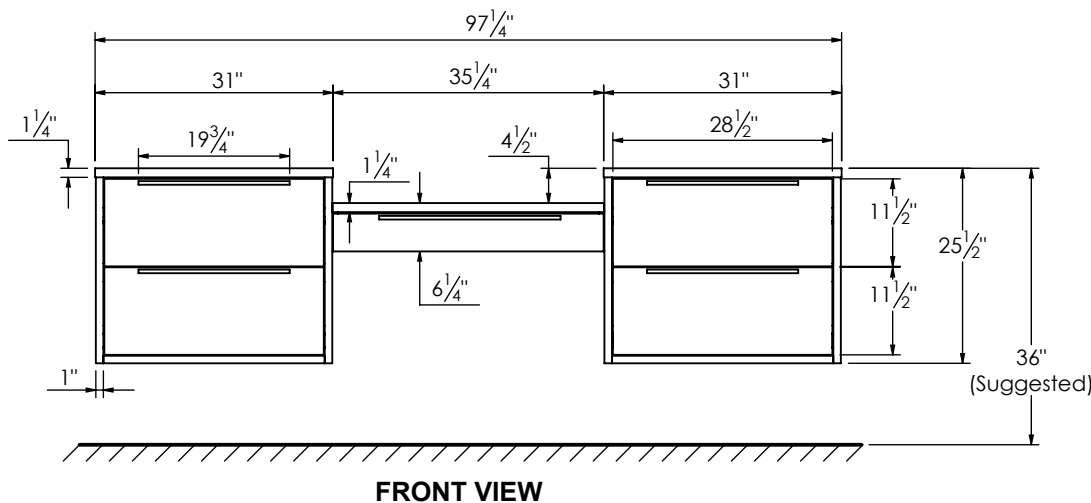

SPEC SHEET

PRODUCT DESCRIPTION

- PARKER 98 modular bathroom vanity with rectangular integrated Solid Surface counter tops
- Wall mount cabinets with BLUM mounting hardware
- Cabinet is available in Matte White, Rock gray, Natural Walnut, and Black Elm
- Hardwood plywood construction
- Glass dividers on the top drawer of each modular component
- Soft close and full extension drawers
- Aluminum hardware available in matt black, brushed nickel, polished chrome, and brushed gold finish
- Solid Surface counter top with integrated basin and infinity drains in Matt White or Stone Gray
- Solid Surface flat counter top for makeup drawer
- Solid Surface material is 38% polyester resin and 60% aluminum hydroxide powder
- Basin depth is 4 1/2"
- Light assembly required (connecting screws are included)

ROUGHING-IN DIMENSIONS

SPEC SHEET

ROUGHING-IN DIMENSIONS