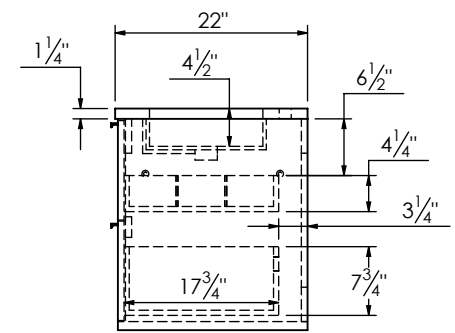

SPEC SHEET

PRODUCT DESCRIPTION

- PARKER 98 modular bathroom vanity with rectangular integrated Solid Surface counter tops
- Wall mount cabinets with BLUM mounting hardware
- Cabinet is available in Matte White, Rock gray, Natural Walnut, and Black Elm
- Hardwood plywood construction
- Glass dividers on the top drawer of each modular component
- Soft close and full extension drawers
- Aluminum hardware available in matt black, brushed nickel, polished chrome, and brushed gold finish
- Solid Surface counter top with integrated basin and infinity drains in Matt White or Stone Gray
- Solid Surface flat counter top for makeup drawer
- Solid Surface material is 38% polyester resin and 60% aluminum hydroxide powder
- Basin depth is 4 1/2"
- Light assembly required (connecting screws are included)

ROUGHING-IN DIMENSIONS

SPEC SHEET

ROUGHING-IN DIMENSIONS