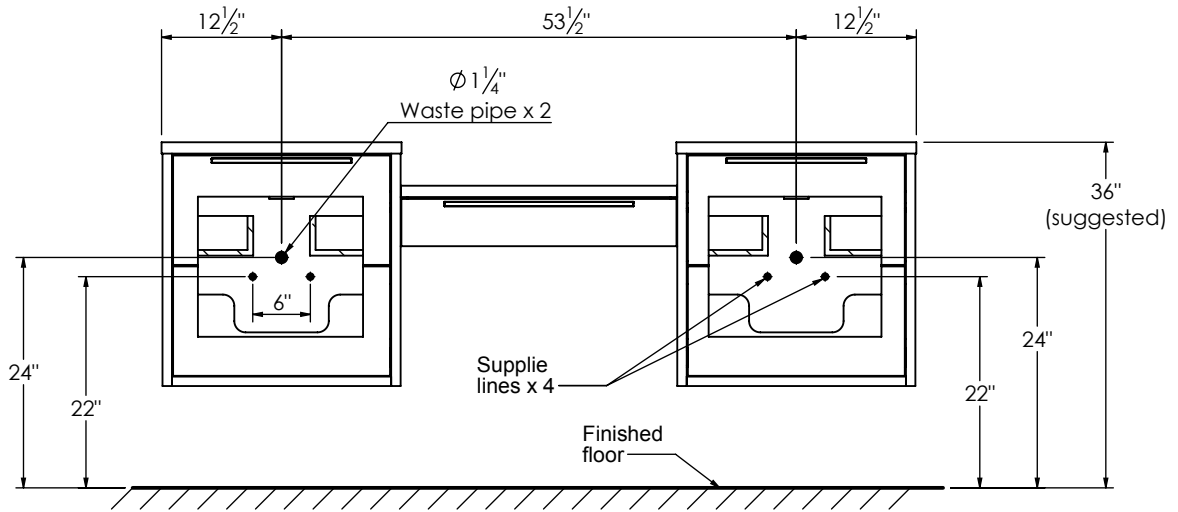

SPEC SHEET

PRODUCT DESCRIPTION

- PARKER 79 modular bathroom vanity with rectangular integrated Solid Surface counter tops
- Wall mount cabinets with BLUM mounting hardware
- Cabinet is available in Matte White, Rock gray, Natural Walnut, and Black Elm
- Hardwood plywood construction
- Glass dividers on the top drawer of each modular component
- Soft close and full extension drawers
- Aluminum hardware available in matt black, brushed nickel, polished chrome, and brushed gold finish
- Solid Surface counter top with integrated basin and infinity drains in Matt White or Stone Gray
- Solid Surface flat counter top for makeup drawer
- Solid Surface material is 38% polyester resin and 60% aluminum hydroxide powder
- Basin depth is 4 1/2"
- Light assembly required (connecting screws are included)

ROUGHING-IN DIMENSIONS

SPEC SHEET

ROUGHING-IN DIMENSIONS