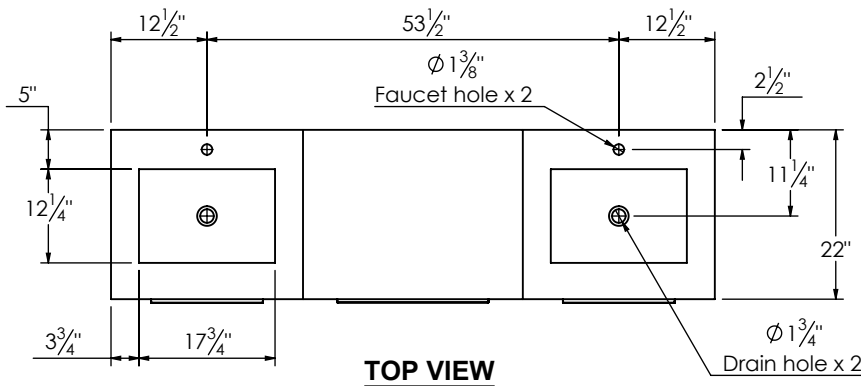

SPEC SHEET

PRODUCT DESCRIPTION

- PARKER 79 modular bathroom vanity with rectangular integrated Solid Surface counter tops
- Wall mount cabinets with BLUM mounting hardware
- Cabinet is available in Matte White, Rock gray, Natural Walnut, and Black Elm
- Hardwood plywood construction
- Glass dividers on the top drawer of each modular component
- Soft close and full extension drawers
- Aluminum hardware available in matt black, brushed nickel, polished chrome, and brushed gold finish
- Solid Surface counter top with integrated basin and infinity drains in Matt White or Stone Gray
- Solid Surface flat counter top for makeup drawer
- Solid Surface material is 38% polyester resin and 60% aluminum hydroxide powder
- Basin depth is 4 1/2"
- Light assembly required (connecting screws are included)

ROUGHING-IN DIMENSIONS

SPEC SHEET

ROUGHING-IN DIMENSIONS