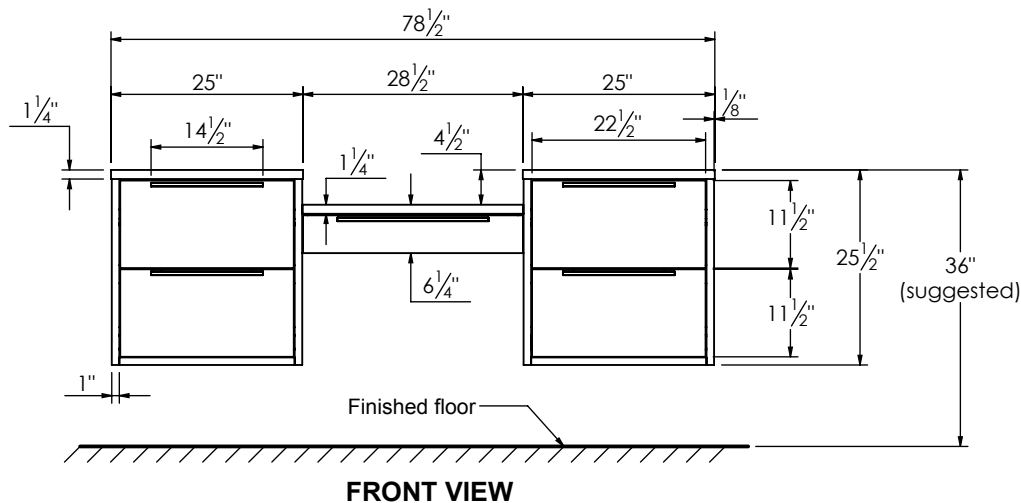

SPEC SHEET

PRODUCT DESCRIPTION

- PARKER 79 modular bathroom vanity with rectangular integrated Solid Surface counter tops
- Wall mount cabinets with BLUM mounting hardware
- Cabinet is available in Matte White, Rock gray, Natural Walnut, and Black Elm
- Hardwood plywood construction
- Glass dividers on the top drawer of each modular component
- Soft close and full extension drawers
- Aluminum hardware available in matt black, brushed nickel, polished chrome, and brushed gold finish
- Solid Surface counter top with integrated basin and infinity drains in Matt White or Stone Gray
- Solid Surface flat counter top for makeup drawer
- Solid Surface material is 38% polyester resin and 60% aluminum hydroxide powder
- Basin depth is 4 1/2"
- Light assembly required (connecting screws are included)

ROUGHING-IN DIMENSIONS

SPEC SHEET

ROUGHING-IN DIMENSIONS