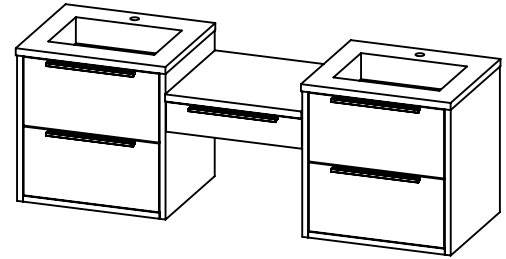

SPEC SHEET

PRODUCT DESCRIPTION

- PARKER 79 modular bathroom vanity with rectangular integrated Solid Surface counter tops
- Wall mount cabinets with BLUM mounting hardware
- Cabinet is available in Matte White, Rock gray, Natural Walnut, and Black Elm
- Hardwood plywood construction
- Glass dividers on the top drawer of each modular component
- Soft close and full extension drawers
- Aluminum hardware available in matt black, brushed nickel, polished chrome, and brushed gold finish
- Solid Surface counter top with integrated basin and infinity drains in Matt White or Stone Gray
- Solid Surface flat counter top for makeup drawer
- Solid Surface material is 38% polyester resin and 60% aluminum hydroxide powder
- Basin depth is 4 1/2"
- Light assembly required (connecting screws are included)

ROUGHING-IN DIMENSIONS

SPEC SHEET

ROUGHING-IN DIMENSIONS