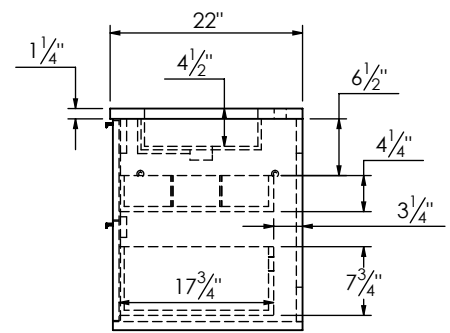

SPEC SHEET

PRODUCT DESCRIPTION

- PARKER 79 modular bathroom vanity with rectangular integrated Solid Surface counter tops
- Wall mount cabinets with BLUM mounting hardware
- Cabinet is available in Matte White, Rock gray, Natural Walnut, and Black Elm
- Hardwood plywood construction
- Glass dividers on the top drawer of each modular component
- Soft close and full extension drawers
- Aluminum hardware available in matt black, brushed nickel, polished chrome, and brushed gold finish
- Solid Surface counter top with integrated basin and infinity drains in Matt White or Stone Gray
- Solid Surface flat counter top for makeup drawer
- Solid Surface material is 38% polyester resin and 60% aluminum hydroxide powder
- Basin depth is 4 1/2"
- Light assembly required (connecting screws are included)

ROUGHING-IN DIMENSIONS

SPEC SHEET

ROUGHING-IN DIMENSIONS