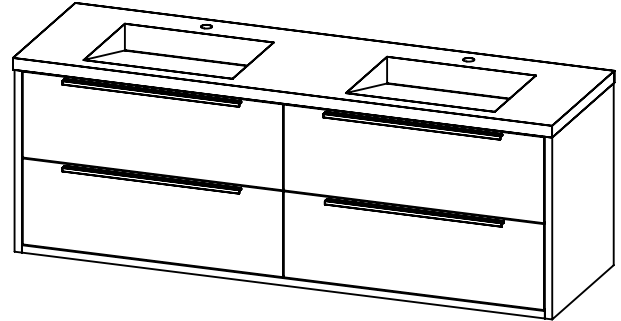

SPEC SHEET

PRODUCT DESCRIPTION

- PARKER 72 Double Basin with Infinity Solid Surface counter top
- Wall mount cabinet with BLUM mounting hardware
- Cabinet is available in Matte White, Rock gray, Natural Walnut, and Black Elm
- Hardwood plywood construction
- Soft close and full extension drawers
- Aluminum hardware available in matt black, brushed nickel, polished chrome, and brushed gold finish
- Solid Surface counter top with integrated basins and infinity drains in Matt White
- Drain assembly and 10" drain tail included
- Solid Surface material is 38% polyester resin and 60% aluminum hydroxide powder
- Basin depth is 3 1/2"

ROUGHING-IN DIMENSIONS