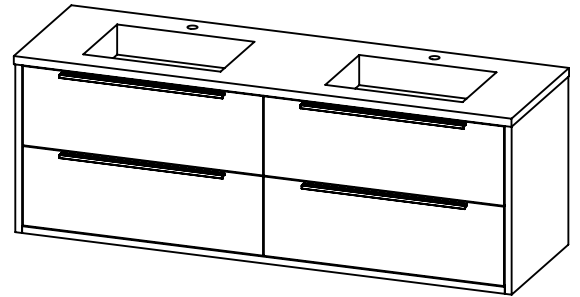

SPEC SHEET

PRODUCT DESCRIPTION

- PARKER 72 Double Basin with Integrated Solid Surface counter top
- Wall mount cabinet with BLUM mounting hardware
- Cabinet is available in Matte White, Rock gray, Natural Walnut, and Black Elm
- Hardwood plywood construction
- Soft close and full extension drawers
- Aluminum hardware available in matt black, brushed nickel, polished chrome, and brushed gold finish
- Solid Surface counter top with integrated basins in Matt White (with overflow system)
- Solid Surface material is 38% polyester resin and 40% aluminum hydroxide powder
- Basin depth is 4 1/2"
- V shaped legs available in matt black, brushed nickel, polished chrome, and brushed gold finish

ROUGHING-IN DIMENSIONS