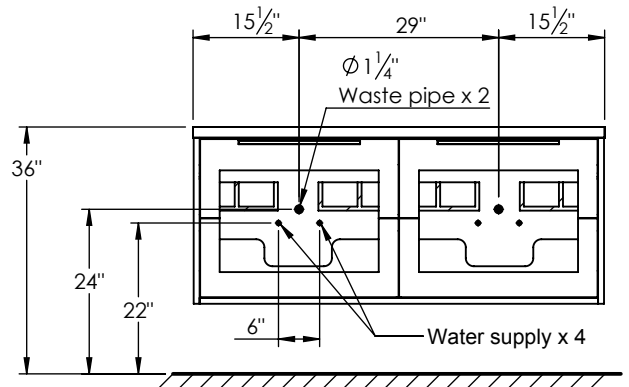

SPEC SHEET

PRODUCT DESCRIPTION

- PARKER 60 Double Basin with Integrated Solid Surface counter top
- Wall mount cabinet with BLUM mounting hardware
- Cabinet is available in Matte White, Rock gray, Natural Walnut, and Black Elm
- Hardwood plywood construction
- Soft close and full extension drawers
- Aluminum hardware available in matt black, brushed nickel, polished chrome, and brushed gold finish
- Solid Surface counter top with integrated basins in Matte White (with overflow system)
- Solid Surface material is 38% polyester resin and 60% aluminum hydroxide powder
- Basin depth is 4 1/2"

ROUGHING-IN DIMENSIONS

TOP VIEW

ROUGH PLUMBING

FRONT VIEW

SIDE VIEW