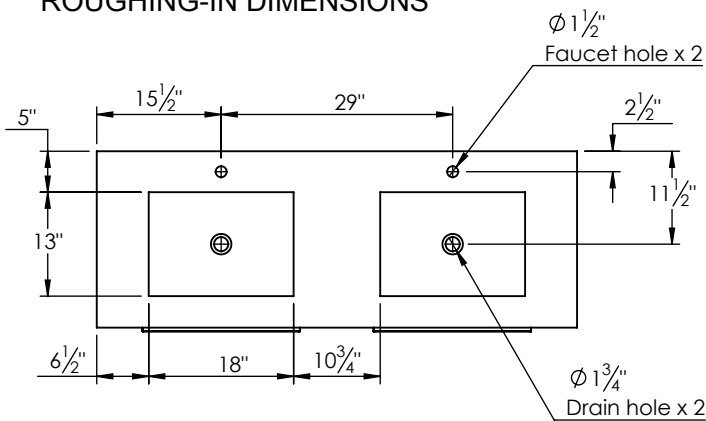

SPEC SHEET

PRODUCT DESCRIPTION

- PARKER 60 Double Basin with Integrated Solid Surface counter top
- Wall mount cabinet with BLUM mounting hardware
- Cabinet is available in Matte White, Rock gray, Natural Walnut, and Black Elm
- Hardwood plywood construction
- Soft close and full extension drawers
- Aluminum hardware available in matt black, brushed nickel, polished chrome, and brushed gold finish
- Solid Surface counter top with integrated basins in Matte White (with overflow system)
- Solid Surface material is 38% polyester resin and 60% aluminum hydroxide powder
- Basin depth is 4 1/2"

ROUGHING-IN DIMENSIONS

TOP VIEW

ROUGH PLUMBING

FRONT VIEW

SIDE VIEW