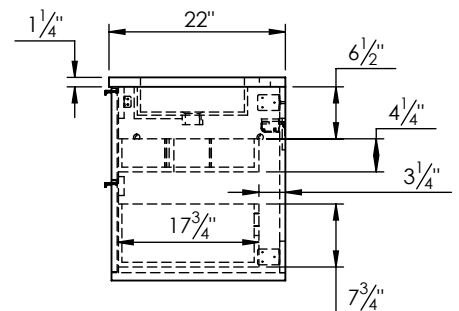

SPEC SHEET

PRODUCT DESCRIPTION

- PARKER 60 Double Basin with Integrated Solid Surface counter top
- Wall mount cabinet with BLUM mounting hardware
- Cabinet is available in Matte White, Rock gray, Natural Walnut, and Black Elm
- Hardwood plywood construction
- Soft close and full extension drawers
- Aluminum hardware available in matt black, brushed nickel, polished chrome, and brushed gold finish
- Solid Surface counter top with integrated basins in Matte White (with overflow system)
- Solid Surface material is 38% polyester resin and 60% aluminum hydroxide powder
- Basin depth is 4 1/2"

ROUGHING-IN DIMENSIONS

TOP VIEW

ROUGH PLUMBING

FRONT VIEW

SIDE VIEW