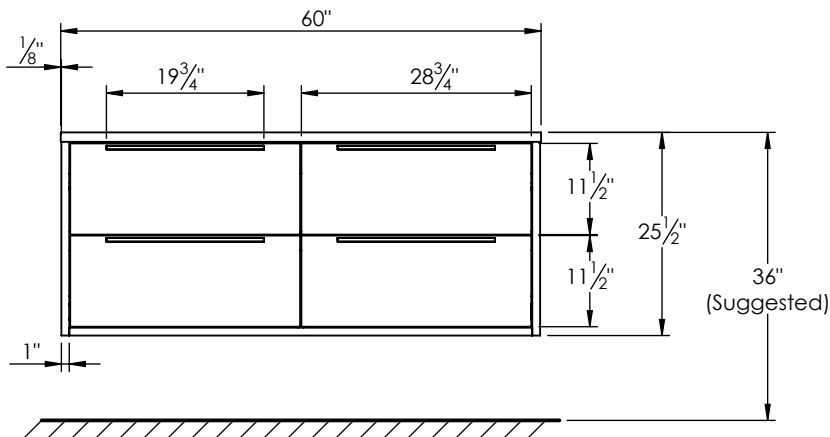

SPEC SHEET

PRODUCT DESCRIPTION

- PARKER 60 Double Basin with Integrated Solid Surface counter top
- Wall mount cabinet with BLUM mounting hardware
- Cabinet is available in Matte White, Rock gray, Natural Walnut, and Black Elm
- Hardwood plywood construction
- Soft close and full extension drawers
- Aluminum hardware available in matt black, brushed nickel, polished chrome, and brushed gold finish
- Solid Surface counter top with integrated basins in Matte White (with overflow system)
- Solid Surface material is 38% polyester resin and 60% aluminum hydroxide powder
- Basin depth is 4 1/2"

ROUGHING-IN DIMENSIONS

TOP VIEW

ROUGH PLUMBING

FRONT VIEW

SIDE VIEW