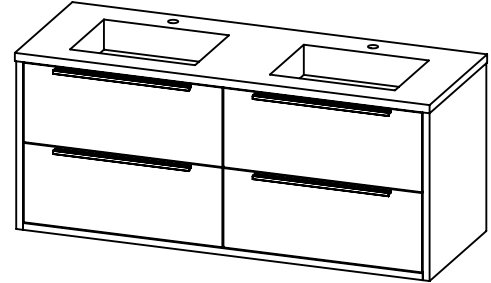

SPEC SHEET

PRODUCT DESCRIPTION

- PARKER 60 Double Basin with Integrated Solid Surface counter top
- Wall mount cabinet with BLUM mounting hardware
- Cabinet is available in Matte White, Rock gray, Natural Walnut, and Black Elm
- Hardwood plywood construction
- Soft close and full extension drawers
- Aluminum hardware available in matt black, brushed nickel, polished chrome, and brushed gold finish
- Solid Surface counter top with integrated basins in Matte White (with overflow system)
- Solid Surface material is 38% polyester resin and 60% aluminum hydroxide powder
- Basin depth is 4 1/2"

ROUGHING-IN DIMENSIONS

TOP VIEW

ROUGH PLUMBING

FRONT VIEW

SIDE VIEW