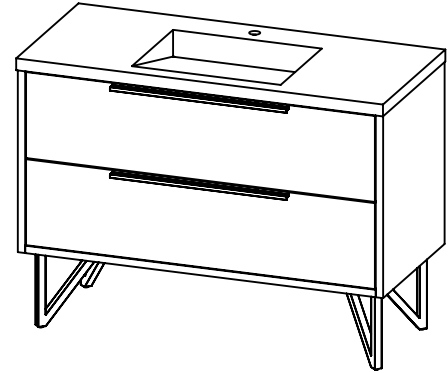

SPEC SHEET

PRODUCT DESCRIPTION

- PARKER 49 single basin with Infinity Solid Surface counter top
- Wall mount cabinet with BLUM mounting hardware
- Cabinet is available in Matte White, Rock gray, Natural Walnut, and Black Elm
- Hardwood plywood construction
- Soft close and full extension drawers
- Wood and glass dividers on top drawer
- Aluminum hardware available in matt black, brushed nickel, polished chrome, and brushed gold finish
- Solid Surface counter top with integrated basin and infinity drains in Matt White
- Drain assembly and 10" drain tail included
- Solid Surface material is 38% polyester resin and 40% aluminum hydroxide powder
- Basin depth is 3 1/2"
- V shaped legs available in matt black, brushed nickel, polished chrome, and brushed gold finish

ROUGHING-IN DIMENSIONS