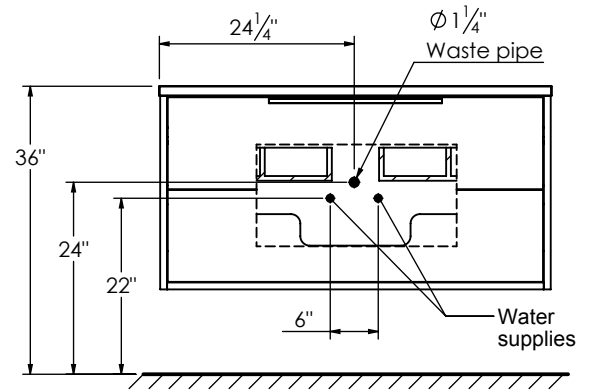

SPEC SHEET

PRODUCT DESCRIPTION

- PARKER 49 Single Basin with integrated Solid Surface counter top
- Wall mount cabinet with BLUM mounting hardware
- Cabinet is available in Matte White, Rock gray, Natural Walnut, and Black Elm
- Hardwood plywood construction
- Soft close and full extension drawers
- Aluminum hardware available in matt black, brushed nickel, polished chrome, and brushed gold finish
- Solid Surface counter top with integrated basins in Matte White
- Solid Surface material is 38% polyester resin and 40% aluminum hydroxide powder
- Basin depth is 4 1/2"
- V shaped legs available in matt black, brushed nickel, polished chrome, and brushed gold finish

ROUGHING-IN DIMENSIONS

TOP VIEW

ROUGH PLUMBING

FRONT VIEW

SIDE VIEW