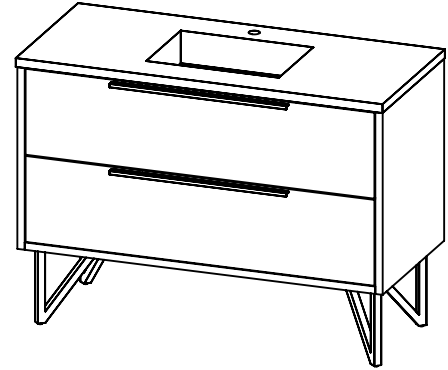

SPEC SHEET

PRODUCT DESCRIPTION

- PARKER 49 Single Basin with integrated Solid Surface counter top
- Wall mount cabinet with BLUM mounting hardware
- Cabinet is available in Matte White, Rock gray, Natural Walnut, and Black Elm
- Hardwood plywood construction
- Soft close and full extension drawers
- Aluminum hardware available in matt black, brushed nickel, polished chrome, and brushed gold finish
- Solid Surface counter top with integrated basins in Matte White
- Solid Surface material is 38% polyester resin and 40% aluminum hydroxide powder
- Basin depth is 4 1/2"
- V shaped legs available in matt black, brushed nickel, polished chrome, and brushed gold finish

ROUGHING-IN DIMENSIONS

TOP VIEW

ROUGH PLUMBING

FRONT VIEW

SIDE VIEW