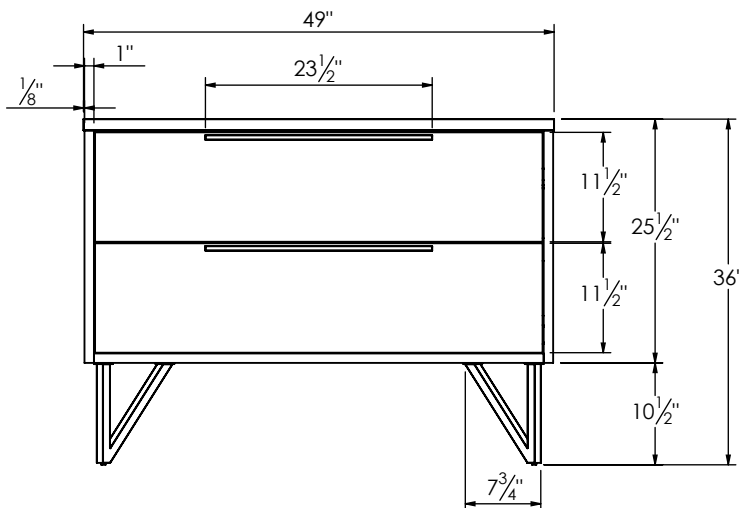

SPEC SHEET

PRODUCT DESCRIPTION

- PARKER 49 Single Basin with integrated Solid Surface counter top
- Wall mount cabinet with BLUM mounting hardware
- Cabinet is available in Matte White, Rock gray, Natural Walnut, and Black Elm
- Hardwood plywood construction
- Soft close and full extension drawers
- Aluminum hardware available in matt black, brushed nickel, polished chrome, and brushed gold finish
- Solid Surface counter top with integrated basins in Matte White
- Solid Surface material is 38% polyester resin and 40% aluminum hydroxide powder
- Basin depth is 4 1/2"
- V shaped legs available in matt black, brushed nickel, polished chrome, and brushed gold finish

ROUGHING-IN DIMENSIONS

TOP VIEW

ROUGH PLUMBING

FRONT VIEW

SIDE VIEW