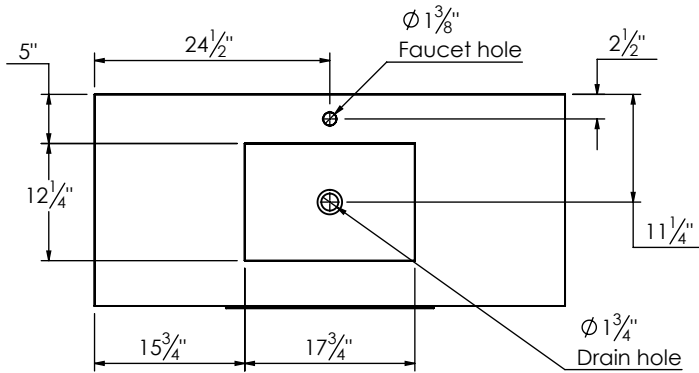

SPEC SHEET

PRODUCT DESCRIPTION

- PARKER 49 Single Basin with integrated Solid Surface counter top
- Wall mount cabinet with BLUM mounting hardware
- Cabinet is available in Matte White, Rock gray, Natural Walnut, and Black Elm
- Hardwood plywood construction
- Soft close and full extension drawers
- Aluminum hardware available in matt black, brushed nickel, polished chrome, and brushed gold finish
- Solid Surface counter top with integrated basins in Matte White
- Solid Surface material is 38% polyester resin and 40% aluminum hydroxide powder
- Basin depth is 4 1/2"
- V shaped legs available in matt black, brushed nickel, polished chrome, and brushed gold finish

ROUGHING-IN DIMENSIONS

TOP VIEW

ROUGH PLUMBING

FRONT VIEW

SIDE VIEW