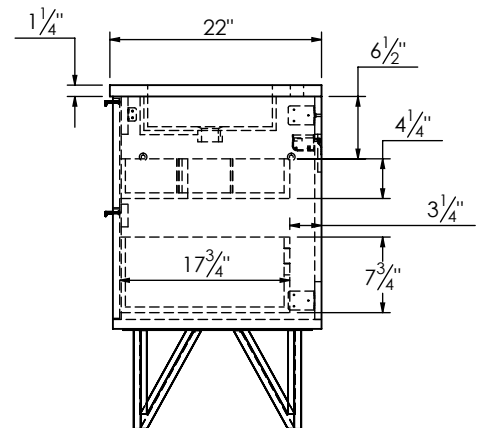

SPEC SHEET

PRODUCT DESCRIPTION

- PARKER 49 Single Basin with integrated Solid Surface counter top
- Wall mount cabinet with BLUM mounting hardware
- Cabinet is available in Matte White, Rock gray, Natural Walnut, and Black Elm
- Hardwood plywood construction
- Soft close and full extension drawers
- Aluminum hardware available in matt black, brushed nickel, polished chrome, and brushed gold finish
- Solid Surface counter top with integrated basins in Matte White
- Solid Surface material is 38% polyester resin and 40% aluminum hydroxide powder
- Basin depth is 4 1/2"
- V shaped legs available in matt black, brushed nickel, polished chrome, and brushed gold finish

ROUGHING-IN DIMENSIONS

TOP VIEW

ROUGH PLUMBING

FRONT VIEW

SIDE VIEW