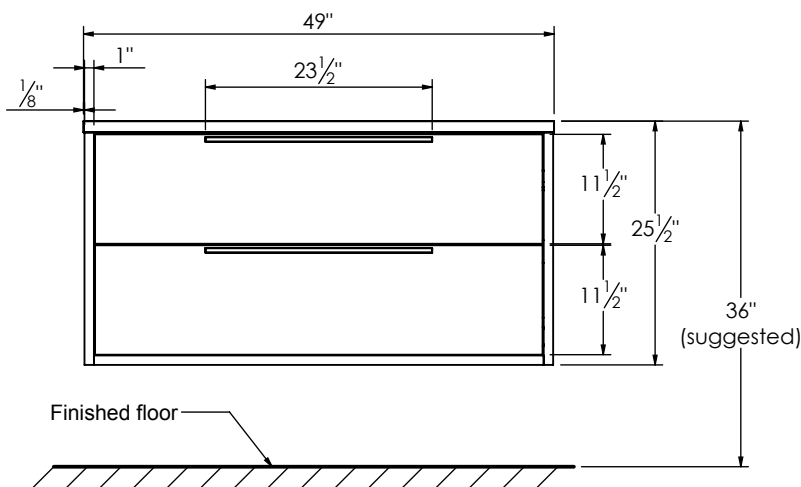

SPEC SHEET

PRODUCT DESCRIPTION

- PARKER 49 Single Basin with integrated Solid Surface counter top
- Wall mount cabinet with BLUM mounting hardware
- Cabinet is available in Matte White, Rock gray, Natural Walnut, and Black Elm
- Hardwood plywood construction
- Soft close and full extension drawers
- Aluminum hardware available in matt black, brushed nickel, polished chrome, and brushed gold finish
- Solid Surface counter top with integrated basins in Matte White
- Solid Surface material is 38% polyester resin and 40% aluminum hydroxide powder
- Basin depth is 4 1/2"
- Glass dividers on the top drawer

ROUGHING-IN DIMENSIONS

TOP VIEW

ROUGH PLUMBING

FRONT VIEW

SIDE VIEW