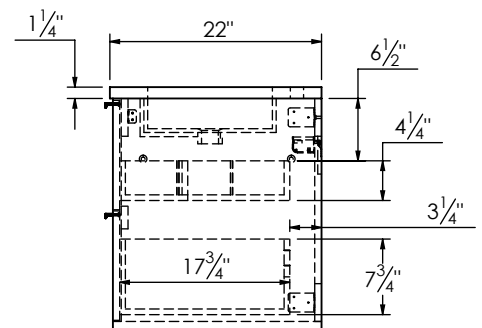

SPEC SHEET

PRODUCT DESCRIPTION

- PARKER 49 Single Basin with integrated Solid Surface counter top
- Wall mount cabinet with BLUM mounting hardware
- Cabinet is available in Matte White, Rock gray, Natural Walnut, and Black Elm
- Hardwood plywood construction
- Soft close and full extension drawers
- Aluminum hardware available in matt black, brushed nickel, polished chrome, and brushed gold finish
- Solid Surface counter top with integrated basins in Matte White
- Solid Surface material is 38% polyester resin and 40% aluminum hydroxide powder
- Basin depth is 4 1/2"
- Glass dividers on the top drawer

ROUGHING-IN DIMENSIONS

TOP VIEW

ROUGH PLUMBING

FRONT VIEW

SIDE VIEW