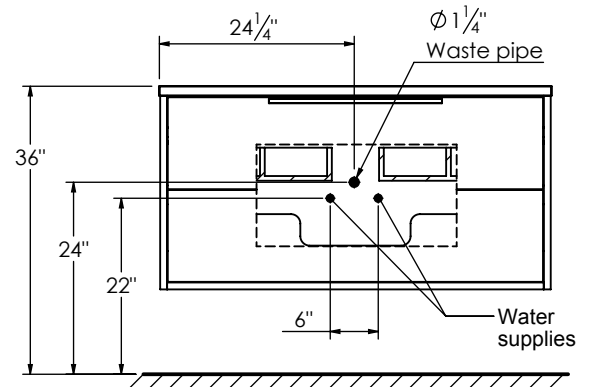

SPEC SHEET

PRODUCT DESCRIPTION

- PARKER 49 Single Basin with integrated Solid Surface counter top
- Wall mount cabinet with BLUM mounting hardware
- Cabinet is available in Matte White, Rock gray, Natural Walnut, and Black Elm
- Hardwood plywood construction
- Soft close and full extension drawers
- Aluminum hardware available in matt black, brushed nickel, polished chrome, and brushed gold finish
- Solid Surface counter top with integrated basins in Matte White
- Solid Surface material is 38% polyester resin and 40% aluminum hydroxide powder
- Basin depth is 4 1/2"
- Glass dividers on the top drawer

ROUGHING-IN DIMENSIONS

TOP VIEW

ROUGH PLUMBING

FRONT VIEW

SIDE VIEW