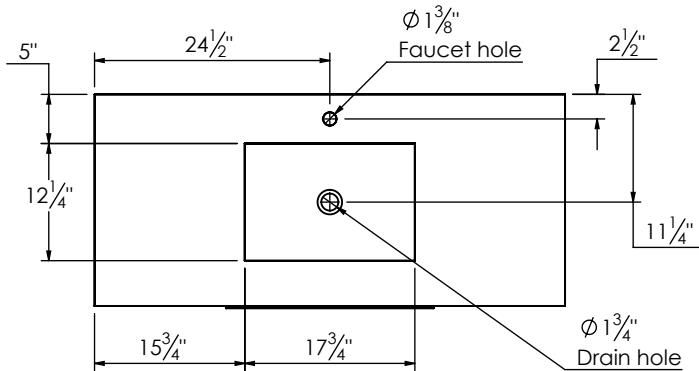

SPEC SHEET

PRODUCT DESCRIPTION

- PARKER 49 Single Basin with integrated Solid Surface counter top
- Wall mount cabinet with BLUM mounting hardware
- Cabinet is available in Matte White, Rock gray, Natural Walnut, and Black Elm
- Hardwood plywood construction
- Soft close and full extension drawers
- Aluminum hardware available in matt black, brushed nickel, polished chrome, and brushed gold finish
- Solid Surface counter top with integrated basins in Matte White
- Solid Surface material is 38% polyester resin and 40% aluminum hydroxide powder
- Basin depth is 4 1/2"
- Glass dividers on the top drawer

ROUGHING-IN DIMENSIONS

TOP VIEW

ROUGH PLUMBING

FRONT VIEW

SIDE VIEW