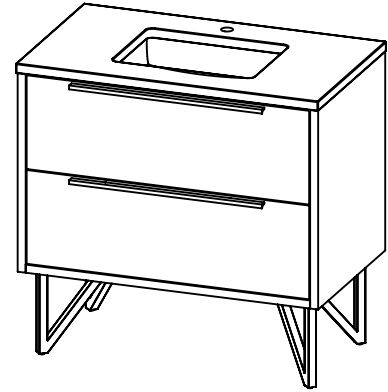

SPEC SHEET

PRODUCT DESCRIPTION

- PARKER 37 Vanity with 3cm Quartz Stone counter top
- Wall mount cabinet with BLUM mounting hardware
- V shaped legs available in matt black, brushed nickel, polished chrome, and brushed gold finish
- Cabinet is available in Matte White, Rock gray, Natural Walnut, Brushed White Oak, and Black Elm
- Hardwood plywood construction
- Soft close and full extension drawers
- Glass and wood dividers on the top drawer
- Aluminum hardware available in Matte Black, Brushed Nickel, Polished Chrome, and Brushed Gold finish
- Quartz stone counter top available in White and Alabaster color
- Lotus undermount porcelain basin with square shape in white (with overflow hole)
- Basin depth is 5" (including top thickness)
- Quartz back and side splash are optional

ROUGHING-IN DIMENSIONS