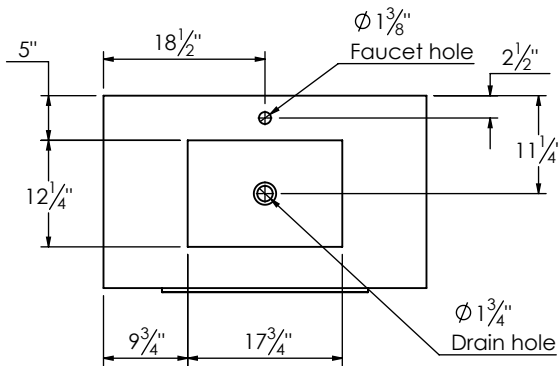

SPEC SHEET

PRODUCT DESCRIPTION

- PARKER 37 Single Basin with integrated Solid Surface counter top
- Wall mount cabinet with BLUM mounting hardware
- Cabinet is available in Matte White, Rock gray, Natural Walnut, and Black Elm
- Hardwood plywood construction
- Soft close and full extension drawers
- Aluminum hardware available in matt black, brushed nickel, polished chrome, and brushed gold finish
- Solid Surface counter top with integrated basins in Matte White
- Solid Surface material is 38% polyester resin and 60% aluminum hydroxide powder
- Basin depth is 4 1/2"
- V shaped legs available in matt black, brushed nickel, polished chrome, and brushed gold finish
- Back and side splash are optional

ROUGHING-IN DIMENSIONS

TOP VIEW

ROUGH PLUMBING

FRONT VIEW

SIDE VIEW