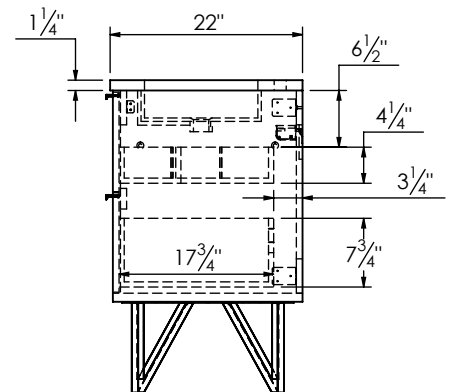

SPEC SHEET

PRODUCT DESCRIPTION

- PARKER 37 Single Basin with integrated Solid Surface counter top
- Wall mount cabinet with BLUM mounting hardware
- Cabinet is available in Matte White, Rock gray, Natural Walnut, and Black Elm
- Hardwood plywood construction
- Soft close and full extension drawers
- Aluminum hardware available in matt black, brushed nickel, polished chrome, and brushed gold finish
- Solid Surface counter top with integrated basins in Matte White
- Solid Surface material is 38% polyester resin and 60% aluminum hydroxide powder
- Basin depth is 4 1/2"
- V shaped legs available in matt black, brushed nickel, polished chrome, and brushed gold finish
- Back and side splash are optional

ROUGHING-IN DIMENSIONS

TOP VIEW

ROUGH PLUMBING

FRONT VIEW

SIDE VIEW