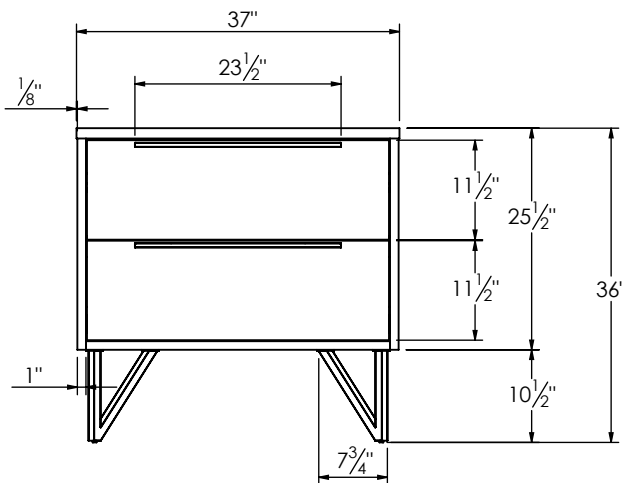

SPEC SHEET

PRODUCT DESCRIPTION

- PARKER 37 Single Basin with integrated Solid Surface counter top
- Wall mount cabinet with BLUM mounting hardware
- Cabinet is available in Matte White, Rock gray, Natural Walnut, and Black Elm
- Hardwood plywood construction
- Soft close and full extension drawers
- Aluminum hardware available in matt black, brushed nickel, polished chrome, and brushed gold finish
- Solid Surface counter top with integrated basins in Matte White
- Solid Surface material is 38% polyester resin and 60% aluminum hydroxide powder
- Basin depth is 4 1/2"
- V shaped legs available in matt black, brushed nickel, polished chrome, and brushed gold finish
- Back and side splash are optional

ROUGHING-IN DIMENSIONS

TOP VIEW

ROUGH PLUMBING

FRONT VIEW

SIDE VIEW