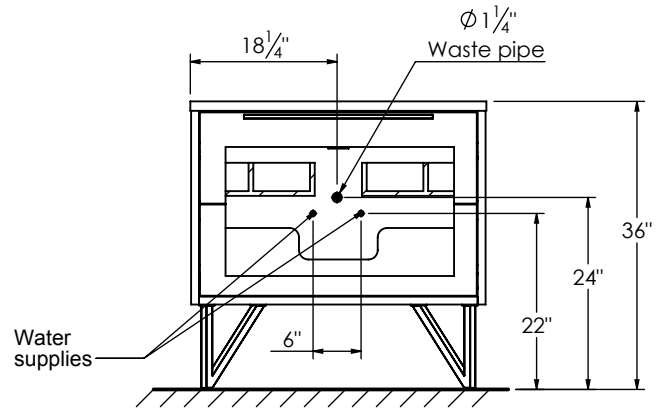

SPEC SHEET

PRODUCT DESCRIPTION

- PARKER 37 Single Basin with integrated Solid Surface counter top
- Wall mount cabinet with BLUM mounting hardware
- Cabinet is available in Matte White, Rock gray, Natural Walnut, and Black Elm
- Hardwood plywood construction
- Soft close and full extension drawers
- Aluminum hardware available in matt black, brushed nickel, polished chrome, and brushed gold finish
- Solid Surface counter top with integrated basins in Matte White
- Solid Surface material is 38% polyester resin and 60% aluminum hydroxide powder
- Basin depth is 4 1/2"
- V shaped legs available in matt black, brushed nickel, polished chrome, and brushed gold finish
- Back and side splash are optional

ROUGHING-IN DIMENSIONS

TOP VIEW

ROUGH PLUMBING

FRONT VIEW

SIDE VIEW