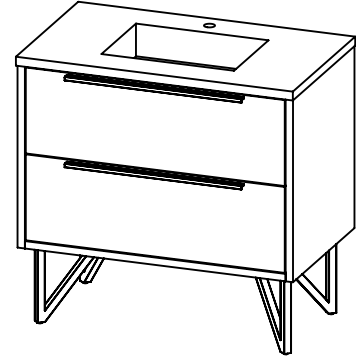

SPEC SHEET

PRODUCT DESCRIPTION

- PARKER 37 Single Basin with integrated Solid Surface counter top
- Wall mount cabinet with BLUM mounting hardware
- Cabinet is available in Matte White, Rock gray, Natural Walnut, and Black Elm
- Hardwood plywood construction
- Soft close and full extension drawers
- Aluminum hardware available in matt black, brushed nickel, polished chrome, and brushed gold finish
- Solid Surface counter top with integrated basins in Matte White
- Solid Surface material is 38% polyester resin and 60% aluminum hydroxide powder
- Basin depth is 4 1/2"
- V shaped legs available in matt black, brushed nickel, polished chrome, and brushed gold finish
- Back and side splash are optional

ROUGHING-IN DIMENSIONS

TOP VIEW

ROUGH PLUMBING

FRONT VIEW

SIDE VIEW