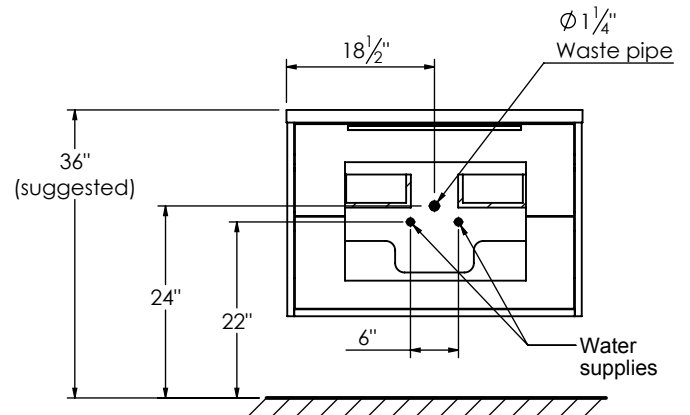

SPEC SHEET

PRODUCT DESCRIPTION

- PARKER 37 bathroom vanity with Infinity integrated Solid Surface counter top
- Wall mount cabinet with BLUM mounting hardware
- Cabinet is available in Matte White, Rock gray, Natural Walnut, and Black Elm
- Hardwood plywood construction
- Glass dividers on the top drawer
- Soft close and full extension drawers
- Aluminum hardware available in matt black, brushed nickel, polished chrome, and brushed gold finish
- Solid Surface counter top with integrated basin and infinity drains in Matt White or Stone Gray
- Solid Surface material is 38% polyester resin and 40% aluminum hydroxide powder
- Drain assembly and 10" drain tail included
- Basin depth is 3 1/2"

ROUGHING-IN DIMENSIONS

TOP VIEW

ROUGH PLUMBING

FRONT VIEW

SIDE VIEW