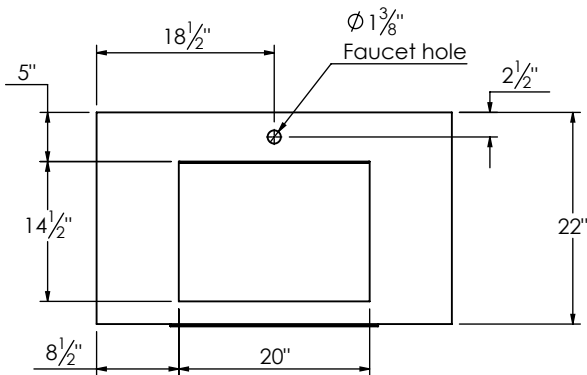

SPEC SHEET

PRODUCT DESCRIPTION

- PARKER 37 bathroom vanity with Infinity integrated Solid Surface counter top
- Wall mount cabinet with BLUM mounting hardware
- Cabinet is available in Matte White, Rock gray, Natural Walnut, and Black Elm
- Hardwood plywood construction
- Glass dividers on the top drawer
- Soft close and full extension drawers
- Aluminum hardware available in matt black, brushed nickel, polished chrome, and brushed gold finish
- Solid Surface counter top with integrated basin and infinity drains in Matt White or Stone Gray
- Solid Surface material is 38% polyester resin and 40% aluminum hydroxide powder
- Drain assembly and 10" drain tail included
- Basin depth is 3 1/2"

ROUGHING-IN DIMENSIONS

TOP VIEW

ROUGH PLUMBING

FRONT VIEW

SIDE VIEW