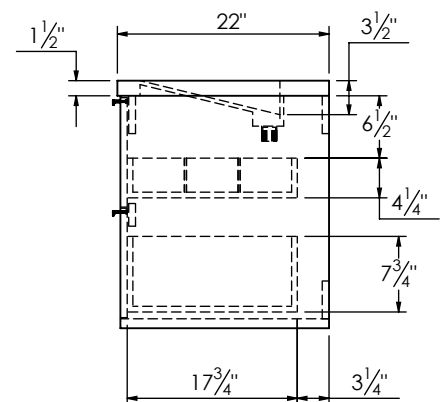

SPEC SHEET

PRODUCT DESCRIPTION

- PARKER 37 bathroom vanity with Infinity integrated Solid Surface counter top
- Wall mount cabinet with BLUM mounting hardware
- Cabinet is available in Matte White, Rock gray, Natural Walnut, and Black Elm
- Hardwood plywood construction
- Glass dividers on the top drawer
- Soft close and full extension drawers
- Aluminum hardware available in matt black, brushed nickel, polished chrome, and brushed gold finish
- Solid Surface counter top with integrated basin and infinity drains in Matt White or Stone Gray
- Solid Surface material is 38% polyester resin and 40% aluminum hydroxide powder
- Drain assembly and 10" drain tail included
- Basin depth is 3 1/2"

ROUGHING-IN DIMENSIONS

TOP VIEW

ROUGH PLUMBING

FRONT VIEW

SIDE VIEW