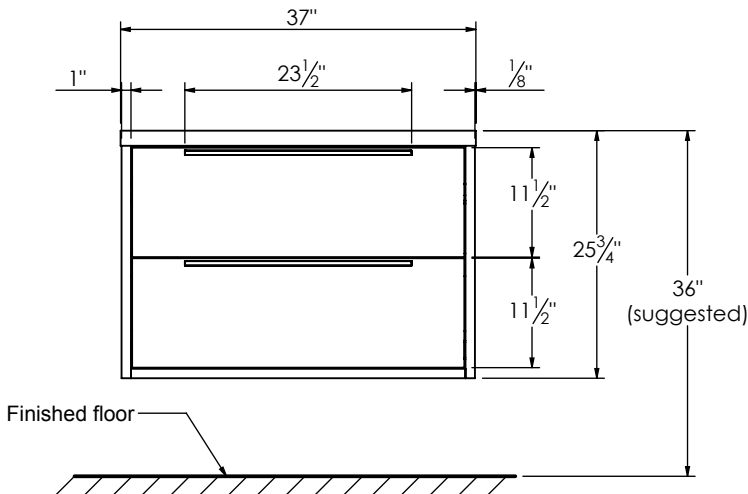

SPEC SHEET

PRODUCT DESCRIPTION

- PARKER 37 bathroom vanity with Infinity integrated Solid Surface counter top
- Wall mount cabinet with BLUM mounting hardware
- Cabinet is available in Matte White, Rock gray, Natural Walnut, and Black Elm
- Hardwood plywood construction
- Glass dividers on the top drawer
- Soft close and full extension drawers
- Aluminum hardware available in matt black, brushed nickel, polished chrome, and brushed gold finish
- Solid Surface counter top with integrated basin and infinity drains in Matt White or Stone Gray
- Solid Surface material is 38% polyester resin and 40% aluminum hydroxide powder
- Drain assembly and 10" drain tail included
- Basin depth is 3 1/2"

ROUGHING-IN DIMENSIONS

TOP VIEW

ROUGH PLUMBING

FRONT VIEW

SIDE VIEW