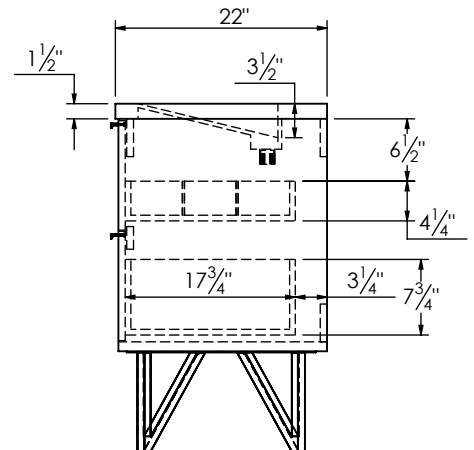

SPEC SHEET

PRODUCT DESCRIPTION

- PARKER 31 bathroom vanity with Infinity integrated Solid Surface counter top
- Wall mount cabinet with BLUM mounting hardware
- Cabinet is available in Matte White, Rock gray, Natural Walnut, and Black Elm
- Hardwood plywood construction
- Glass dividers on the top drawer
- Soft close and full extension drawers
- Aluminum hardware available in matt black, brushed nickel, polished chrome, and brushed gold finish
- Solid Surface counter top with integrated basin and infinity drains in Matt White or Stone Gray
- Solid Surface material is 38% polyester resin and 40% aluminum hydroxide powder
- Drain assembly and 10" drain tail included
- Basin depth is 3 1/2"
- V shaped metal legs available in matt black, brushed nickel, polished chrome, and brushed gold finish

ROUGHING-IN DIMENSIONS

TOP VIEW

ROUGH PLUMBING

FRONT VIEW

SIDE VIEW