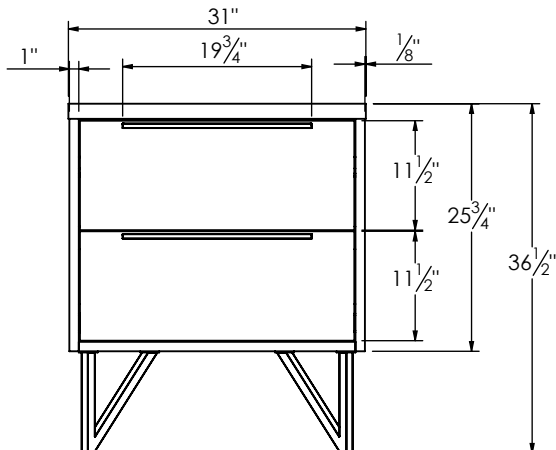

SPEC SHEET

PRODUCT DESCRIPTION

- PARKER 31 bathroom vanity with Infinity integrated Solid Surface counter top
- Wall mount cabinet with BLUM mounting hardware
- Cabinet is available in Matte White, Rock gray, Natural Walnut, and Black Elm
- Hardwood plywood construction
- Glass dividers on the top drawer
- Soft close and full extension drawers
- Aluminum hardware available in matt black, brushed nickel, polished chrome, and brushed gold finish
- Solid Surface counter top with integrated basin and infinity drains in Matt White or Stone Gray
- Solid Surface material is 38% polyester resin and 40% aluminum hydroxide powder
- Drain assembly and 10" drain tail included
- Basin depth is 3 1/2"
- V shaped metal legs available in matt black, brushed nickel, polished chrome, and brushed gold finish

ROUGHING-IN DIMENSIONS

TOP VIEW

ROUGH PLUMBING

FRONT VIEW

SIDE VIEW