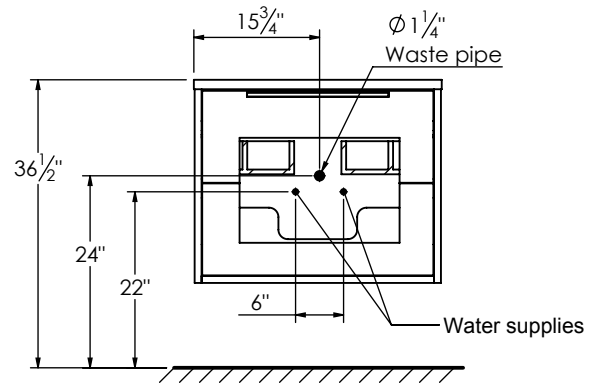

SPEC SHEET

PRODUCT DESCRIPTION

- PARKER 31 bathroom vanity with Infinity integrated Solid Surface counter top
- Wall mount cabinet with BLUM mounting hardware
- Cabinet is available in Matte White, Rock gray, Natural Walnut, and Black Elm
- Hardwood plywood construction
- Glass dividers on the top drawer
- Soft close and full extension drawers
- Aluminum hardware available in matt black, brushed nickel, polished chrome, and brushed gold finish
- Solid Surface counter top with integrated basin and infinity drains in Matt White or Stone Gray
- Solid Surface material is 38% polyester resin and 40% aluminum hydroxide powder
- Drain assembly and 10" drain tail included
- Basin depth is 3 1/2"
- V shaped metal legs available in matt black, brushed nickel, polished chrome, and brushed gold finish

ROUGHING-IN DIMENSIONS

TOP VIEW

ROUGH PLUMBING

FRONT VIEW

SIDE VIEW