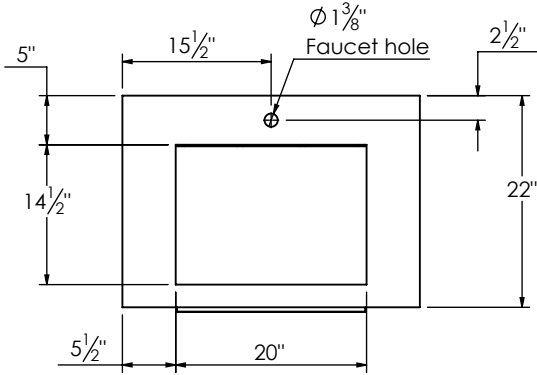

SPEC SHEET

PRODUCT DESCRIPTION

- PARKER 31 bathroom vanity with Infinity integrated Solid Surface counter top
- Wall mount cabinet with BLUM mounting hardware
- Cabinet is available in Matte White, Rock gray, Natural Walnut, and Black Elm
- Hardwood plywood construction
- Glass dividers on the top drawer
- Soft close and full extension drawers
- Aluminum hardware available in matt black, brushed nickel, polished chrome, and brushed gold finish
- Solid Surface counter top with integrated basin and infinity drains in Matt White or Stone Gray
- Solid Surface material is 38% polyester resin and 40% aluminum hydroxide powder
- Drain assembly and 10" drain tail included
- Basin depth is 3 1/2"
- V shaped metal legs available in matt black, brushed nickel, polished chrome, and brushed gold finish

ROUGHING-IN DIMENSIONS

TOP VIEW

ROUGH PLUMBING

FRONT VIEW

SIDE VIEW