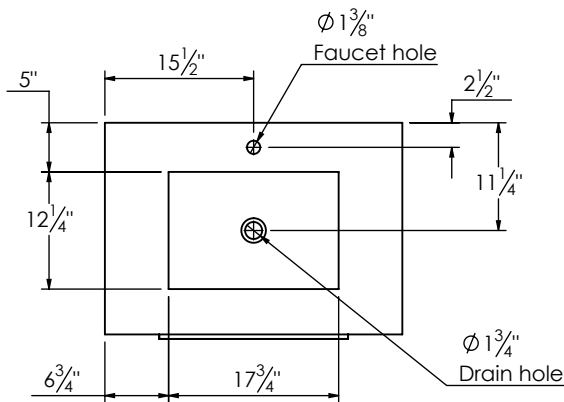

## SPEC SHEET

### PRODUCT DESCRIPTION

- PARKER 31 Single Basin with integrated Solid Surface counter top
- Wall mount cabinet with BLUM mounting hardware
- Cabinet is available in Matte White, Rock gray, Natural Walnut, and Black Elm
- Hardwood plywood construction
- Soft close and full extension drawers
- Aluminum hardware available in matt black, brushed nickel, polished chrome, and brushed gold finish
- Solid Surface counter top with integrated basins in Matte White
- Solid Surface material is 38% polyester resin and 60% aluminum hydroxide powder
- Basin depth is 4 1/2"
- Back and side splash are optional

### ROUGHING-IN DIMENSIONS

**TOP VIEW**

**ROUGH PLUMBING**

**FRONT VIEW**

**SIDE VIEW**