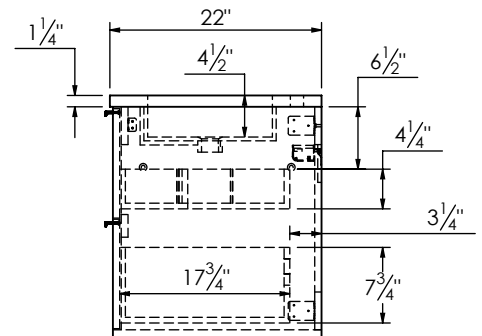

### PRODUCT DESCRIPTION

- PARKER 31 Single Basin with integrated Solid Surface counter top
- Wall mount cabinet with BLUM mounting hardware
- Cabinet is available in Matte White, Rock gray, Natural Walnut, and Black Elm
- Hardwood plywood construction
- Soft close and full extension drawers
- Aluminum hardware available in matt black, brushed nickel, polished chrome, and brushed gold finish
- Solid Surface counter top with integrated basins in Matte White
- Solid Surface material is 38% polyester resin and 60% aluminum hydroxide powder
- Basin depth is 4 1/2"
- Back and side splash are optional

### ROUGHING-IN DIMENSIONS

**TOP VIEW**

**ROUGH PLUMBING**

**FRONT VIEW**

**SIDE VIEW**