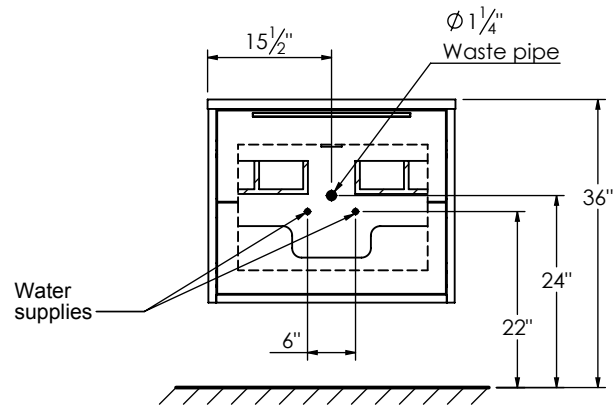

### PRODUCT DESCRIPTION

- PARKER 31 Single Basin with integrated Solid Surface counter top
- Wall mount cabinet with BLUM mounting hardware
- Cabinet is available in Matte White, Rock gray, Natural Walnut, and Black Elm
- Hardwood plywood construction
- Soft close and full extension drawers
- Aluminum hardware available in matt black, brushed nickel, polished chrome, and brushed gold finish
- Solid Surface counter top with integrated basins in Matte White
- Solid Surface material is 38% polyester resin and 60% aluminum hydroxide powder
- Basin depth is 4 1/2"
- Back and side splash are optional

### ROUGHING-IN DIMENSIONS

**TOP VIEW**

**ROUGH PLUMBING**

**FRONT VIEW**

**SIDE VIEW**