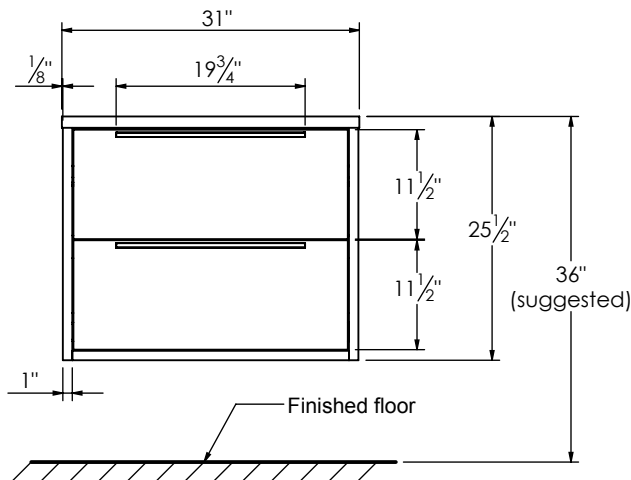

### PRODUCT DESCRIPTION

- PARKER 31 Single Basin with integrated Solid Surface counter top
- Wall mount cabinet with BLUM mounting hardware
- Cabinet is available in Matte White, Rock gray, Natural Walnut, and Black Elm
- Hardwood plywood construction
- Soft close and full extension drawers
- Aluminum hardware available in matt black, brushed nickel, polished chrome, and brushed gold finish
- Solid Surface counter top with integrated basins in Matte White
- Solid Surface material is 38% polyester resin and 60% aluminum hydroxide powder
- Basin depth is 4 1/2"
- Back and side splash are optional

### ROUGHING-IN DIMENSIONS

**TOP VIEW**

**ROUGH PLUMBING**

**FRONT VIEW**

**SIDE VIEW**