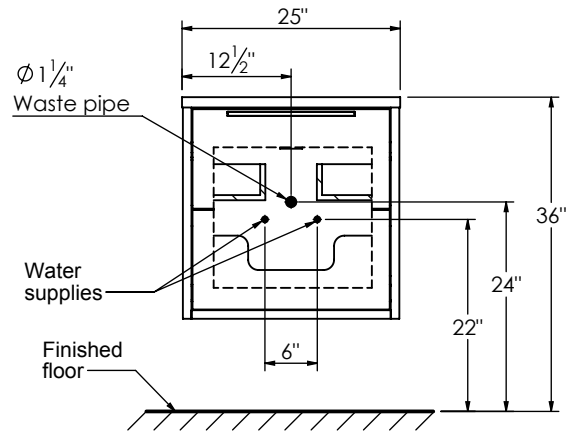

SPEC SHEET

PRODUCT DESCRIPTION

- PARKER 25 bathroom vanity with rectangular integrated Solid Surface counter top
- Wall mount cabinet with BLUM mounting hardware
- Cabinet is available in Matte White, Rock gray, Natural Walnut, and Black Elm
- Hardwood plywood construction
- Glass dividers on the top drawer
- Soft close and full extension drawers
- Aluminum hardware available in matt black, brushed nickel, polished chrome, and brushed gold finish
- Solid Surface counter top with integrated basin in Matt White or Slate Gray
- Solid Surface material is 38% polyester resin and 60% aluminum hydroxide powder
- Overflow hole
- Basin depth is 4 1/2"

ROUGHING-IN DIMENSIONS

TOP VIEW

ROUGH PLUMBING

FRONT VIEW

SIDE VIEW