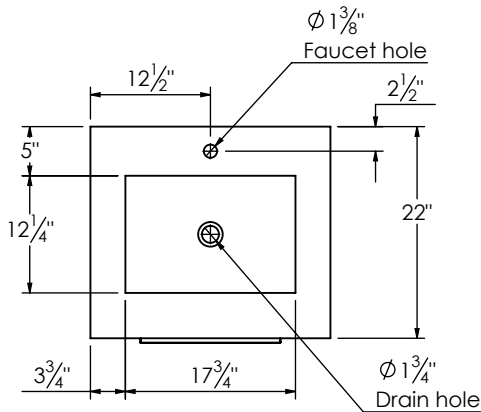

SPEC SHEET

PRODUCT DESCRIPTION

- PARKER 25 bathroom vanity with rectangular integrated Solid Surface counter top
- Wall mount cabinet with BLUM mounting hardware
- Cabinet is available in Matte White, Rock gray, Natural Walnut, and Black Elm
- Hardwood plywood construction
- Glass dividers on the top drawer
- Soft close and full extension drawers
- Aluminum hardware available in matt black, brushed nickel, polished chrome, and brushed gold finish
- Solid Surface counter top with integrated basin in Matt White or Slate Gray
- Solid Surface material is 38% polyester resin and 60% aluminum hydroxide powder
- Overflow hole
- Basin depth is 4 1/2"

ROUGHING-IN DIMENSIONS

TOP VIEW

ROUGH PLUMBING

FRONT VIEW

SIDE VIEW