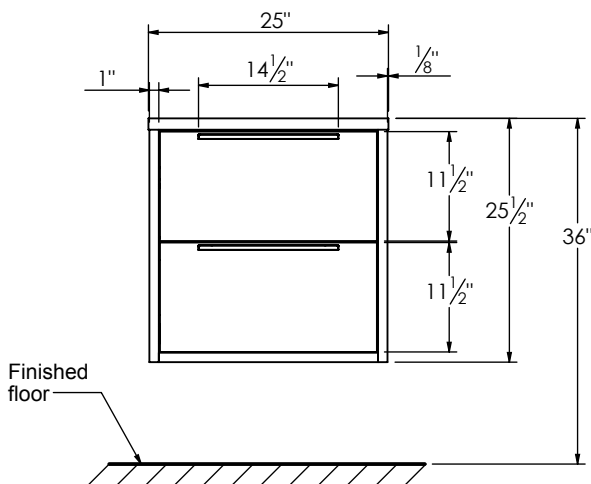

SPEC SHEET

PRODUCT DESCRIPTION

- PARKER 25 bathroom vanity with rectangular integrated Solid Surface counter top
- Wall mount cabinet with BLUM mounting hardware
- Cabinet is available in Matte White, Rock gray, Natural Walnut, and Black Elm
- Hardwood plywood construction
- Glass dividers on the top drawer
- Soft close and full extension drawers
- Aluminum hardware available in matt black, brushed nickel, polished chrome, and brushed gold finish
- Solid Surface counter top with integrated basin in Matt White or Slate Gray
- Solid Surface material is 38% polyester resin and 60% aluminum hydroxide powder
- Overflow hole
- Basin depth is 4 1/2"

ROUGHING-IN DIMENSIONS

TOP VIEW

ROUGH PLUMBING

FRONT VIEW

SIDE VIEW