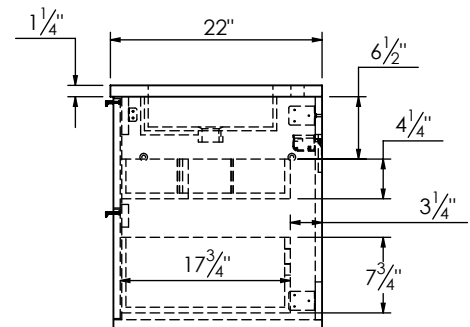

SPEC SHEET

PRODUCT DESCRIPTION

- PARKER 25 bathroom vanity with rectangular integrated Solid Surface counter top
- Wall mount cabinet with BLUM mounting hardware
- Cabinet is available in Matte White, Rock gray, Natural Walnut, and Black Elm
- Hardwood plywood construction
- Glass dividers on the top drawer
- Soft close and full extension drawers
- Aluminum hardware available in matt black, brushed nickel, polished chrome, and brushed gold finish
- Solid Surface counter top with integrated basin in Matt White or Slate Gray
- Solid Surface material is 38% polyester resin and 60% aluminum hydroxide powder
- Overflow hole
- Basin depth is 4 1/2"

ROUGHING-IN DIMENSIONS

TOP VIEW

ROUGH PLUMBING

FRONT VIEW

SIDE VIEW