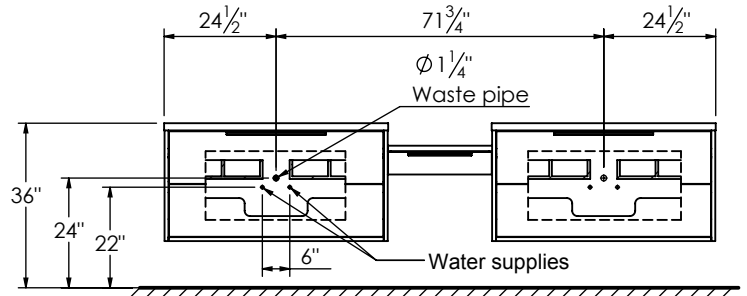

## SPEC SHEET

### PRODUCT DESCRIPTION

- PARKER 121 Modular Double Basin with Infinity Solid Surface counter top
- Wall mount cabinet with BLUM mounting hardware
- Cabinet available in Matte White, Rock Grey, Natural Walnut, Brushed White Oak, and Black Elm
- Hardwood plywood construction with laquer paint, or natural wood veneer
- Soft close and full extension drawers
- Aluminum handles available in Polish Chrome, Brushed Nickel, Matte Black, or Brushed Gold
- Solid Surface counter top with integrated basins and infinity drains in Matt White
- Drain assembly and 10" drain tail included
- Solid Surface material is 38% polyester resin and 60% aluminum hydroxide powder
- Basin depth is 3 1/2"

### ROUGHING-IN DIMENSIONS