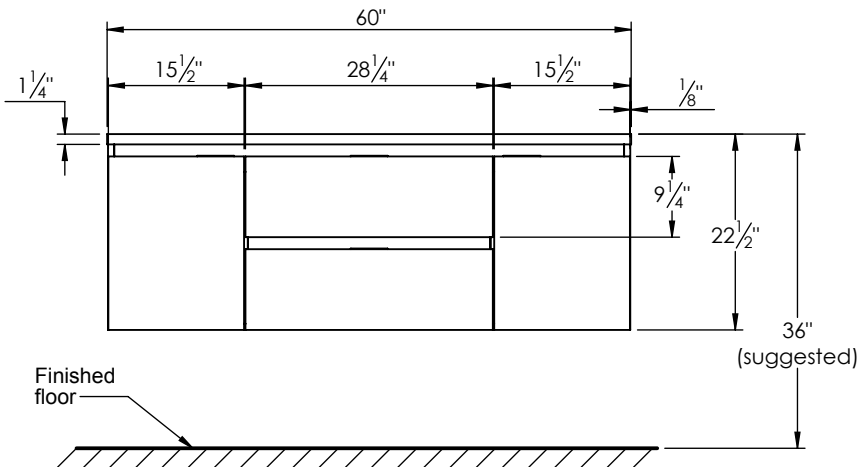

## SPEC SHEET

### PRODUCT DESCRIPTION

- Logan 60 single basin wall mount cabinet
- Available in Natural Elm (36), Matte White (50), Rock Gray (52) and Natural Walnut (56) finish
- Cabinet is fully assembled
- Hardwood Plywood box construction
- Soft close doors and drawers
- Features 4 glass dividers on the top drawer
- Includes 2 Internal adjustable wood shelves
- Low profile metal groove handles
- Blum wall hung system
- Solid Surface counter top with integrated basins (with overflow)
- Solid Surface material is 38% polyester resin and 40% aluminum hydroxide powder
- Basin depth is 4 1/2"

### ROUGHING-IN DIMENSIONS