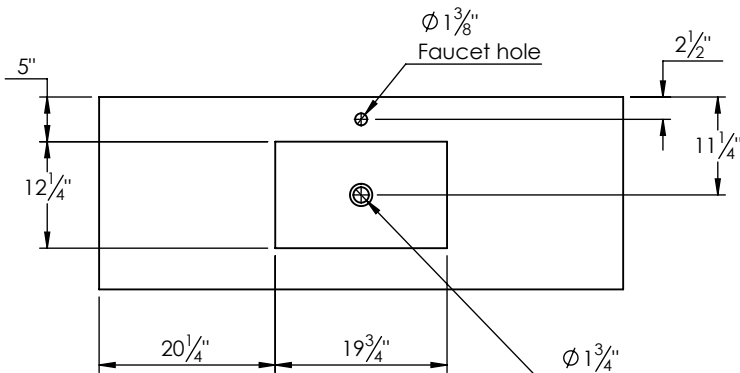

## SPEC SHEET

### PRODUCT DESCRIPTION

- Logan 60 single basin wall mount cabinet
- Available in Natural Elm (36), Matte White (50), Rock Gray (52) and Natural Walnut (56) finish
- Cabinet is fully assembled
- Hardwood Plywood box construction
- Soft close doors and drawers
- Features 4 glass dividers on the top drawer
- Includes 2 Internal adjustable wood shelves
- Low profile metal groove handles
- Blum wall hung system
- Solid Surface counter top with integrated basins (with overflow)
- Solid Surface material is 38% polyester resin and 40% aluminum hydroxide powder
- Basin depth is 4 1/2"

### ROUGHING-IN DIMENSIONS