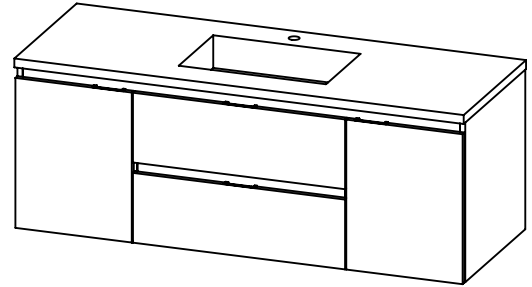

### PRODUCT DESCRIPTION

- Logan 60 single basin wall mount cabinet
- Available in Natural Elm (36), Matte White (50), Rock Gray (52) and Natural Walnut (56) finish
- Cabinet is fully assembled
- Hardwood Plywood box construction
- Soft close doors and drawers
- Features 4 glass dividers on the top drawer
- Includes 2 Internal adjustable wood shelves
- Low profile metal groove handles
- Blum wall hung system
- Solid Surface counter top with integrated basins (with overflow)
- Solid Surface material is 38% polyester resin and 40% aluminum hydroxide powder
- Basin depth is 4 1/2"

### ROUGHING-IN DIMENSIONS