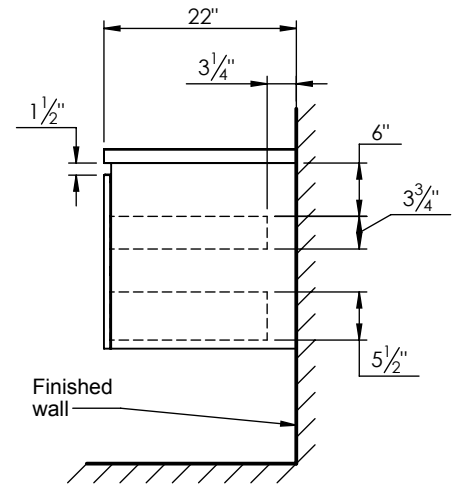

### PRODUCT DESCRIPTION

- Logan 60 single basin wall mount cabinet
- Available in Natural Elm (36), Matte White (50), Rock Gray (52) and Natural Walnut (56) finish
- Cabinet is fully assembled
- Hardwood Plywood box construction
- Soft close doors and drawers
- Features 4 glass dividers on the top drawer
- Includes 2 Internal adjustable wood shelves
- Low profile metal groove handles
- Blum wall hung system
- Solid Surface counter top with integrated basins (with overflow)
- Solid Surface material is 38% polyester resin and 40% aluminum hydroxide powder
- Basin depth is 4 1/2"

### ROUGHING-IN DIMENSIONS