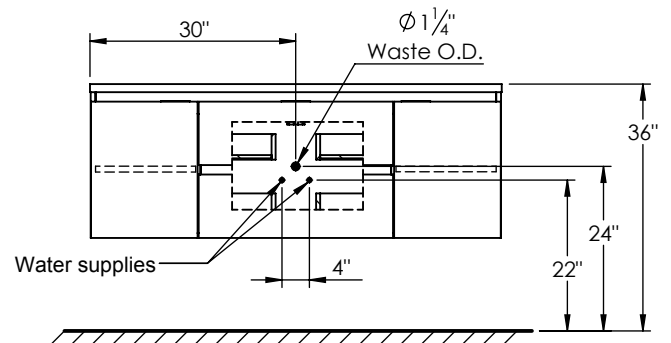

### PRODUCT DESCRIPTION

- Logan 60 single basin wall mount cabinet
- Available in Natural Elm (36), Matte White (50), Rock Gray (52) and Natural Walnut (56) finish
- Cabinet is fully assembled
- Hardwood Plywood box construction
- Soft close doors and drawers
- Features 4 glass dividers on the top drawer
- Includes 2 Internal adjustable wood shelves
- Low profile metal groove handles
- Blum wall hung system
- Solid Surface counter top with integrated basins (with overflow)
- Solid Surface material is 38% polyester resin and 40% aluminum hydroxide powder
- Basin depth is 4 1/2"

### ROUGHING-IN DIMENSIONS