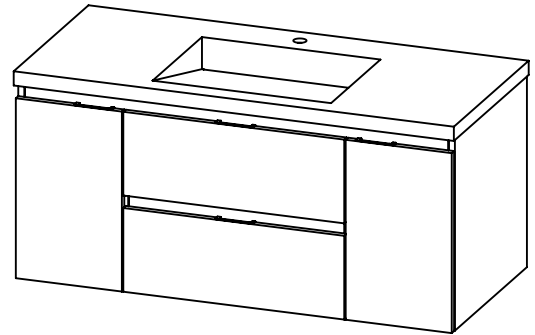

### PRODUCT DESCRIPTION

- Logan 49 single basin wall mount cabinet
- Available in Natural Elm (36), Matte White (50), Rock Gray (52) and Natural Walnut (56) finish
- Cabinet is fully assembled
- Hardwood Plywood box construction
- Soft close doors and drawers
- Features 2 glass dividers on the top drawer
- Includes 2 adjustable shelves
- Low profile metal groove handles
- Blum wall hung system
- Solid Surface counter top with integrated basin and infinity drain in Matt White
- Solid Surface material is 38% polyester resin and 40% aluminum hydroxide powder
- Drain assembly and 10" drain tail included
- Basin depth is 3 1/2"

### ROUGHING-IN DIMENSIONS