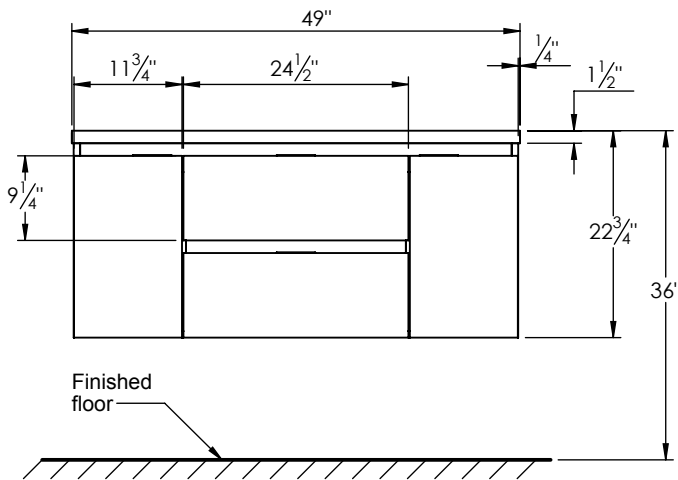

## SPEC SHEET

### PRODUCT DESCRIPTION

- Logan 49 single basin wall mount cabinet
- Available in Natural Elm (36), Matte White (50), Rock Gray (52) and Natural Walnut (56) finish
- Cabinet is fully assembled
- Hardwood Plywood box construction
- Soft close doors and drawers
- Features 2 glass dividers on the top drawer
- Includes 2 adjustable shelves
- Low profile metal groove handles
- Blum wall hung system
- Solid Surface counter top with integrated basin and infinity drain in Matt White
- Solid Surface material is 38% polyester resin and 40% aluminum hydroxide powder
- Drain assembly and 10" drain tail included
- Basin depth is 3 1/2"

### ROUGHING-IN DIMENSIONS