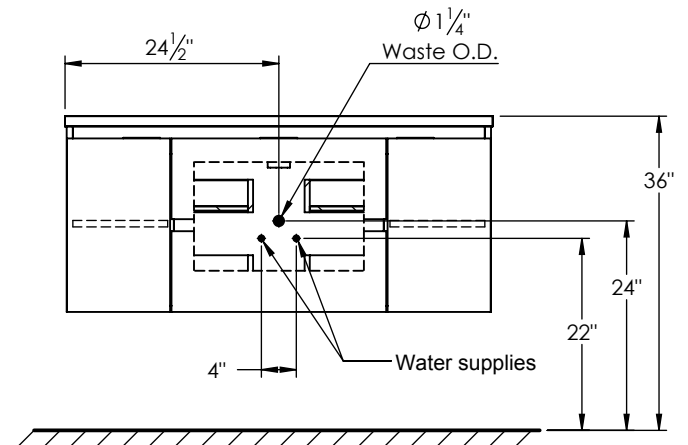

### PRODUCT DESCRIPTION

- Logan 49 single basin wall mount cabinet
- Available in Natural Elm (36), Matte White (50), Rock Gray (52) and Natural Walnut (56) finish
- Cabinet is fully assembled
- Hardwood Plywood box construction
- Soft close doors and drawers
- Features 2 glass dividers on the top drawer
- Includes 2 adjustable shelves
- Low profile metal groove handles
- Blum wall hung system
- Solid Surface counter top with integrated basin and infinity drain in Matt White
- Solid Surface material is 38% polyester resin and 40% aluminum hydroxide powder
- Drain assembly and 10" drain tail included
- Basin depth is 3 1/2"

### ROUGHING-IN DIMENSIONS