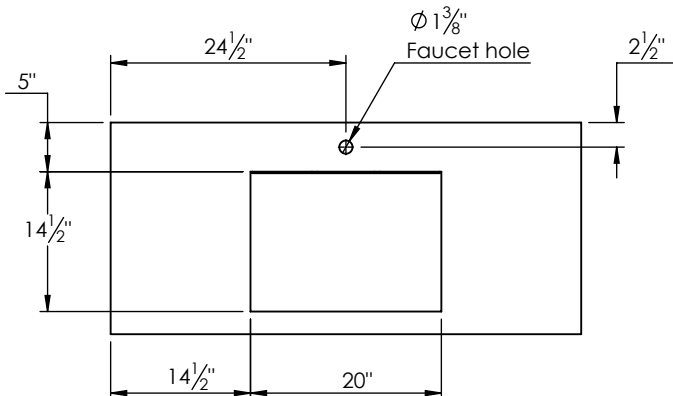

## SPEC SHEET

### PRODUCT DESCRIPTION

- Logan 49 single basin wall mount cabinet
- Available in Natural Elm (36), Matte White (50), Rock Gray (52) and Natural Walnut (56) finish
- Cabinet is fully assembled
- Hardwood Plywood box construction
- Soft close doors and drawers
- Features 2 glass dividers on the top drawer
- Includes 2 adjustable shelves
- Low profile metal groove handles
- Blum wall hung system
- Solid Surface counter top with integrated basin and infinity drain in Matt White
- Solid Surface material is 38% polyester resin and 40% aluminum hydroxide powder
- Drain assembly and 10" drain tail included
- Basin depth is 3 1/2"

### ROUGHING-IN DIMENSIONS