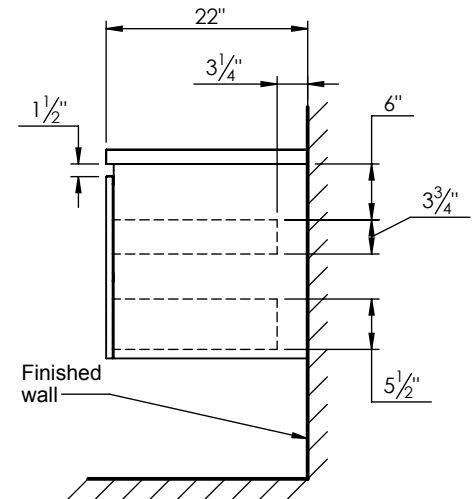

### PRODUCT DESCRIPTION

- Logan 49 single basin wall mount cabinet
- Available in Natural Elm (36), Matte White (50), Rock Gray (52) and Natural Walnut (56) finish
- Cabinet is fully assembled
- Hardwood Plywood box construction
- Soft close doors and drawers
- Features 2 glass dividers on the top drawer
- Includes 2 adjustable shelves
- Low profile metal groove handles
- Blum wall hung system
- Solid Surface counter top with integrated basin and infinity drain in Matt White
- Solid Surface material is 38% polyester resin and 40% aluminum hydroxide powder
- Drain assembly and 10" drain tail included
- Basin depth is 3 1/2"

### ROUGHING-IN DIMENSIONS