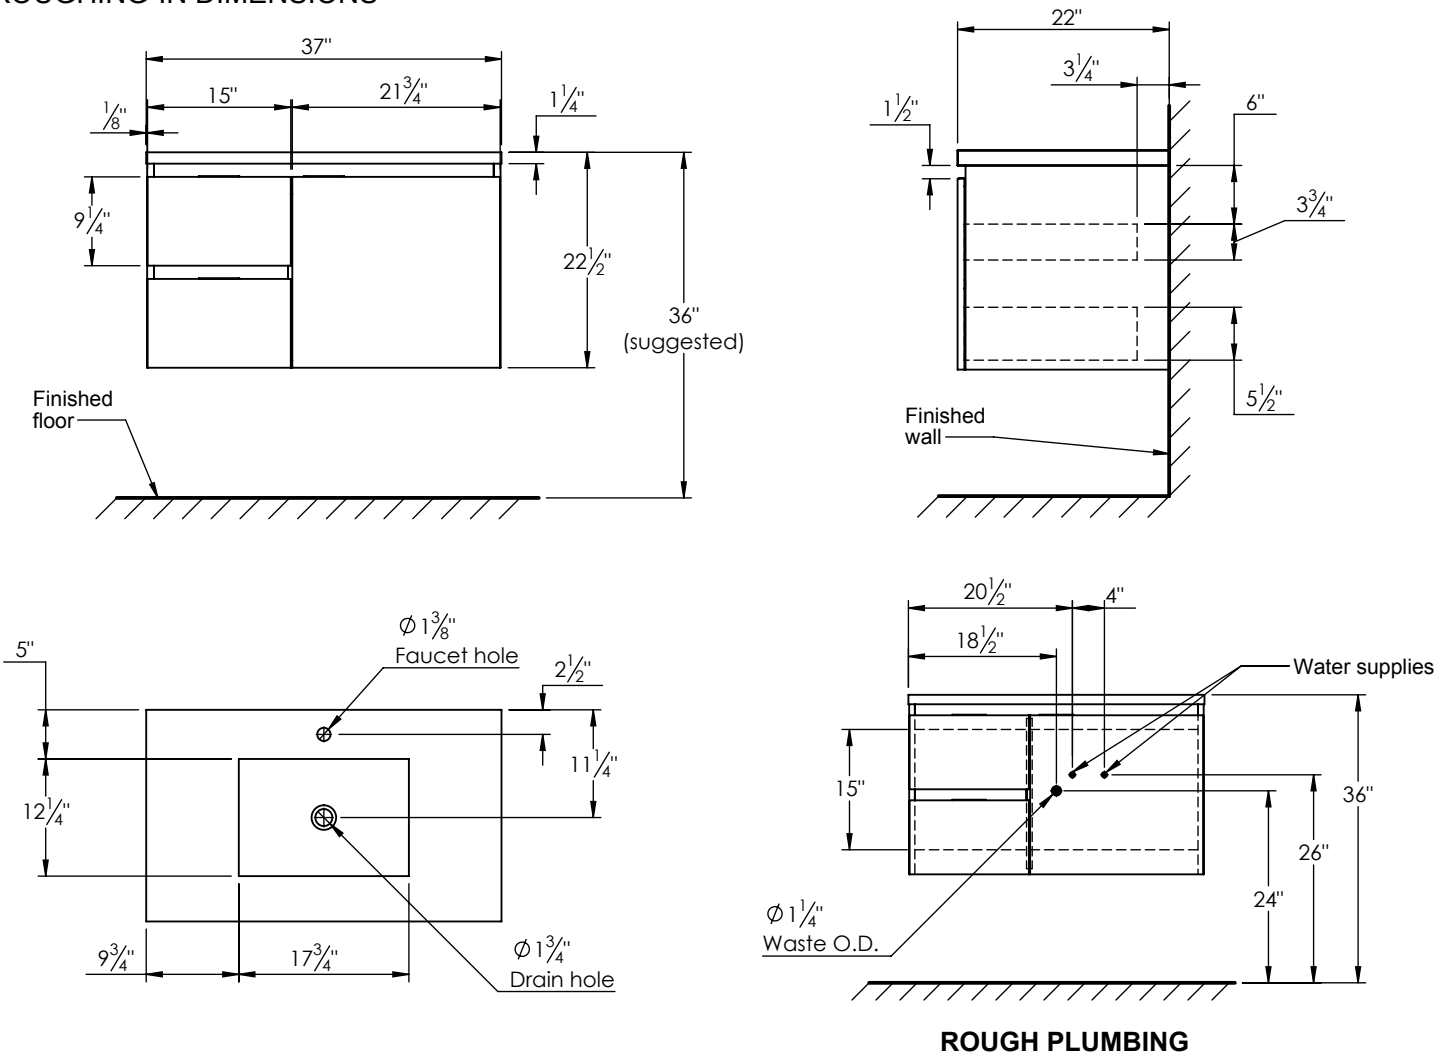

## SPEC SHEET

### PRODUCT DESCRIPTION

- Logan 37 single basin wall mount cabinet
- Available in Natural Elm (36), Matte White (50), Rock Gray (52) and Natural Walnut (56) finish
- Cabinet is fully assembled
- Hardwood Plywood construction
- Soft close door and drawers
- Features 2 glass dividers on the top drawer
- Drawers on the left side
- Low profile metal groove handles
- Blum wall hung system
- Solid Surface counter top with integrated basins (with overflow)
- Solid Surface material is 38% polyester resin and 40% aluminum hydroxide powder
- Basin depth is 4 1/2"

### ROUGHING-IN DIMENSIONS