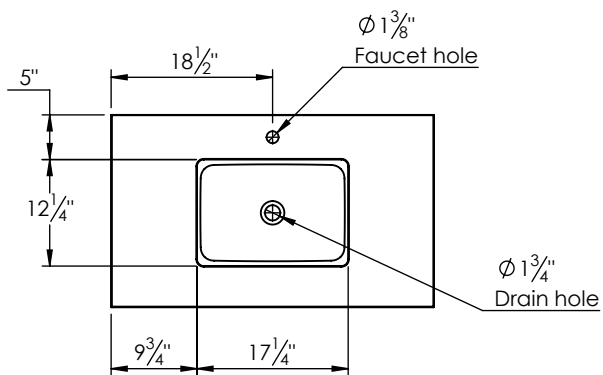

## SPEC SHEET

### PRODUCT DESCRIPTION

- Logan 37 wall mount vanity
- Available in Natural Elm (36), Matte White (50), Rock Gray (52) and Natural Walnut (56) finish
- Cabinet is fully assembled
- Hardwood Plywood construction
- Soft close door and drawers
- Features 2 glass dividers on the top drawer
- Features a removable wood divider on the bottom drawer
- Blum wall hung system
- Includes a 3cm thick quartz stone counter top available in White and Alabaster color
- Back and side splash are optional
- Lotus undermount porcelain basin with square shape in white (with overflow hole)
- Basin depth is 5.5" (including top thickness)

### ROUGHING-IN DIMENSIONS