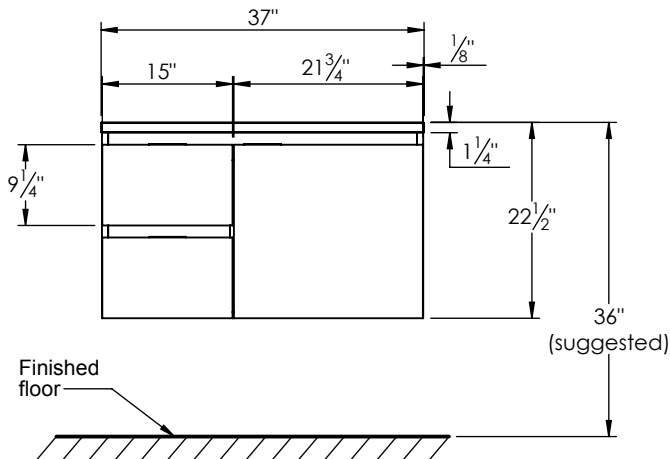

### PRODUCT DESCRIPTION

- Logan 37 wall mount vanity
- Available in Natural Elm (36), Matte White (50), Rock Gray (52) and Natural Walnut (56) finish
- Cabinet is fully assembled
- Hardwood Plywood construction
- Soft close door and drawers
- Features 2 glass dividers on the top drawer
- Features a removable wood divider on the bottom drawer
- Blum wall hung system
- Includes a 3cm thick quartz stone counter top available in White and Alabaster color
- Back and side splash are optional
- Lotus undermount porcelain basin with square shape in white (with overflow hole)
- Basin depth is 5.5" (including top thickness)

### ROUGHING-IN DIMENSIONS