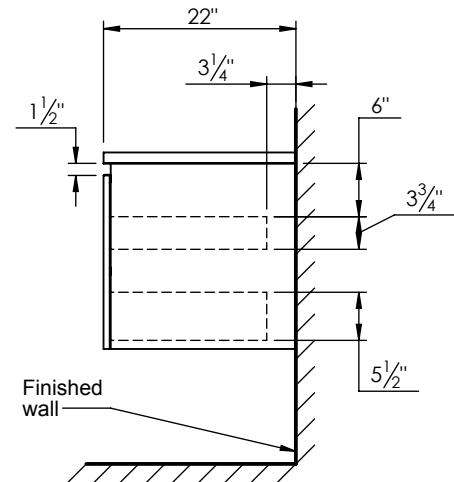

## SPEC SHEET

### PRODUCT DESCRIPTION

- Logan 37 wall mount vanity
- Available in Natural Elm (36), Matte White (50), Rock Gray (52) and Natural Walnut (56) finish
- Cabinet is fully assembled
- Hardwood Plywood construction
- Soft close door and drawers
- Features 2 glass dividers on the top drawer
- Features a removable wood divider on the bottom drawer
- Blum wall hung system
- Includes a 3cm thick quartz stone counter top available in White and Alabaster color
- Back and side splash are optional
- Lotus undermount porcelain basin with square shape in white (with overflow hole)
- Basin depth is 5.5" (including top thickness)

### ROUGHING-IN DIMENSIONS