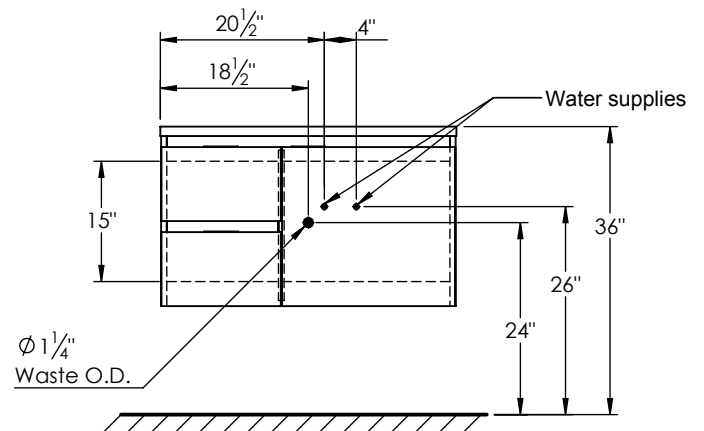

## SPEC SHEET

### PRODUCT DESCRIPTION

- Logan 37 wall mount vanity
- Available in Natural Elm (36), Matte White (50), Rock Gray (52) and Natural Walnut (56) finish
- Cabinet is fully assembled
- Hardwood Plywood construction
- Soft close door and drawers
- Features 2 glass dividers on the top drawer
- Features a removable wood divider on the bottom drawer
- Blum wall hung system
- Includes a 3cm thick quartz stone counter top available in White and Alabaster color
- Back and side splash are optional
- Lotus undermount porcelain basin with square shape in white (with overflow hole)
- Basin depth is 5.5" (including top thickness)

### ROUGHING-IN DIMENSIONS