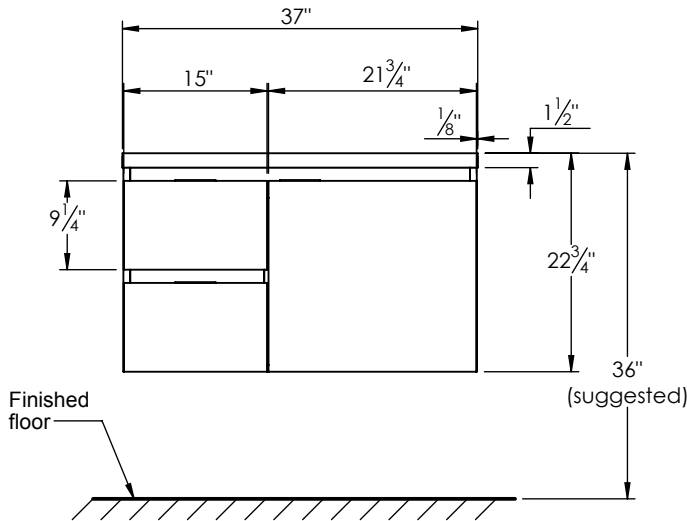

PRODUCT DESCRIPTION

SPEC SHEET

- Logan 37 single basin wall mount cabinet
- Available in Natural Elm (36), Matte White (50), Rock Gray (52) and Natural Walnut (56) finish
- Cabinet is fully assembled
- Hardwood Plywood box construction
- Soft close door and drawers
- Features 2 glass dividers on the top drawer
- Drawers on the left side
- Low profile metal groove handles
- Blum wall hung system
- Solid Surface counter top with integrated basins and infinity drains in Matt White
- Solid Surface material is 38% polyester resin and 40% aluminum hydroxide powder
- Drain assembly and 10" drain tail included
- Basin depth is 3 1/2"

ROUGHING-IN DIMENSIONS

ROUGH PLUMBING