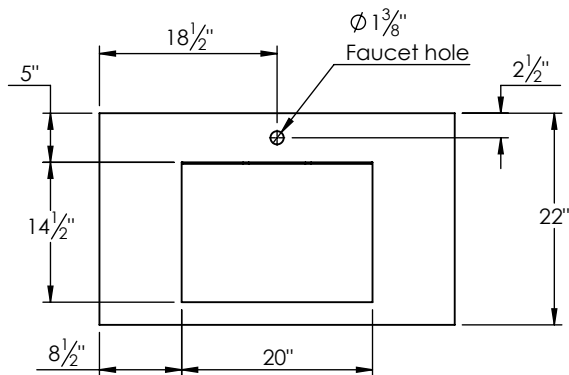

PRODUCT DESCRIPTION

SPEC SHEET

- Logan 37 single basin wall mount cabinet
- Available in Natural Elm (36), Matte White (50), Rock Gray (52) and Natural Walnut (56) finish
- Cabinet is fully assembled
- Hardwood Plywood box construction
- Soft close door and drawers
- Features 2 glass dividers on the top drawer
- Drawers on the left side
- Low profile metal groove handles
- Blum wall hung system
- Solid Surface counter top with integrated basins and infinity drains in Matt White
- Solid Surface material is 38% polyester resin and 40% aluminum hydroxide powder
- Drain assembly and 10" drain tail included
- Basin depth is 3 1/2"

ROUGHING-IN DIMENSIONS

ROUGH PLUMBING