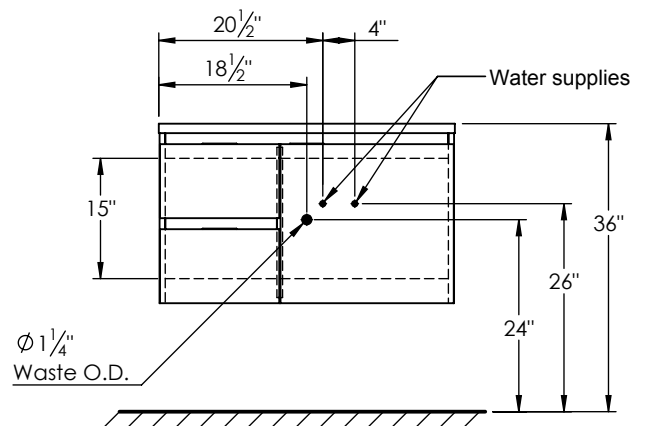

PRODUCT DESCRIPTION

SPEC SHEET

- Logan 37 single basin wall mount cabinet
- Available in Natural Elm (36), Matte White (50), Rock Gray (52) and Natural Walnut (56) finish
- Cabinet is fully assembled
- Hardwood Plywood box construction
- Soft close door and drawers
- Features 2 glass dividers on the top drawer
- Drawers on the left side
- Low profile metal groove handles
- Blum wall hung system
- Solid Surface counter top with integrated basins and infinity drains in Matt White
- Solid Surface material is 38% polyester resin and 40% aluminum hydroxide powder
- Drain assembly and 10" drain tail included
- Basin depth is 3 1/2"

ROUGHING-IN DIMENSIONS

ROUGH PLUMBING