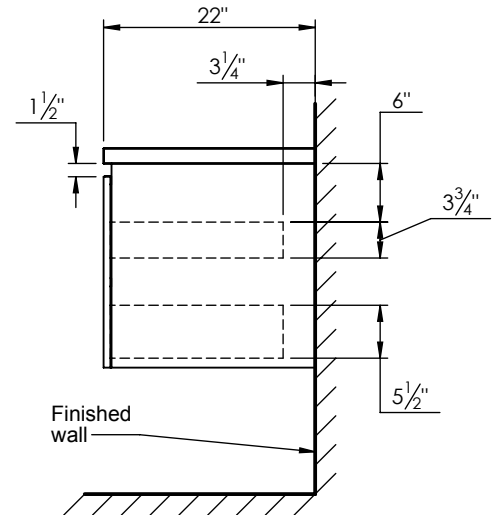

PRODUCT DESCRIPTION

SPEC SHEET

- Logan 37 single basin wall mount cabinet
- Available in Natural Elm (36), Matte White (50), Rock Gray (52) and Natural Walnut (56) finish
- Cabinet is fully assembled
- Hardwood Plywood box construction
- Soft close door and drawers
- Features 2 glass dividers on the top drawer
- Drawers on the left side
- Low profile metal groove handles
- Blum wall hung system
- Solid Surface counter top with integrated basins and infinity drains in Matt White
- Solid Surface material is 38% polyester resin and 40% aluminum hydroxide powder
- Drain assembly and 10" drain tail included
- Basin depth is 3 1/2"

ROUGHING-IN DIMENSIONS

ROUGH PLUMBING