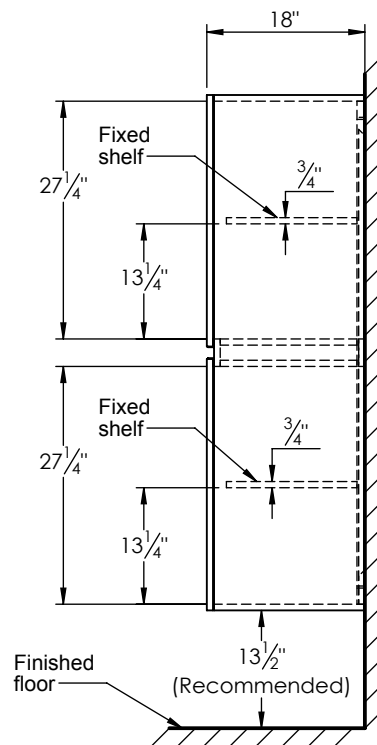

### PRODUCT DESCRIPTION

- Logan 18 linen cabinet
- Available in Natural Elm (36), Matte White (50), Rock Gray (52) and Natural Walnut (56) finish
- Cabinet is fully assembled
- Hardwood Plywood construction
- Soft close doors
- Reversible installation
- Features 2 fixed shelves
- Low profile metal groove handles
- Wooden french cleat wall hung system

### ROUGHING-IN DIMENSIONS

**FRONT VIEW**

**SIDE VIEW**

**REAR VIEW**