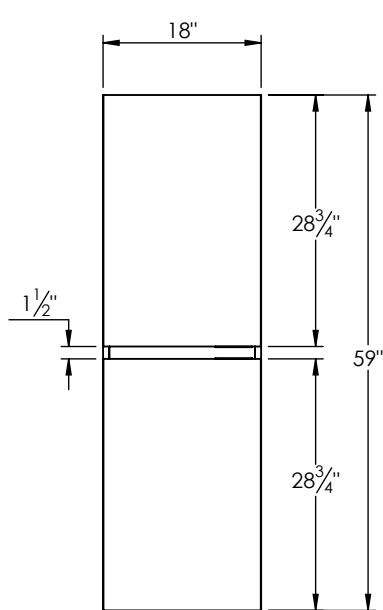

## SPEC SHEET

### PRODUCT DESCRIPTION

- Logan 18 linen cabinet
- Available in Natural Elm (36), Matte White (50), Rock Gray (52) and Natural Walnut (56) finish
- Cabinet is fully assembled
- Hardwood Plywood construction
- Soft close doors
- Reversible installation
- Features 2 fixed shelves
- Low profile metal groove handles
- Wooden french cleat wall hung system

### ROUGHING-IN DIMENSIONS

**FRONT VIEW**

**SIDE VIEW**

**REAR VIEW**