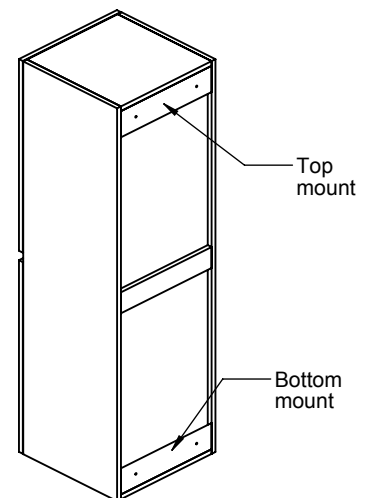

### PRODUCT DESCRIPTION

- Logan 18 linen cabinet
- Available in Natural Elm (36), Matte White (50), Rock Gray (52) and Natural Walnut (56) finish
- Cabinet is fully assembled
- Hardwood Plywood construction
- Soft close doors
- Reversible installation
- Features 2 fixed shelves
- Low profile metal groove handles
- Wooden french cleat wall hung system

### ROUGHING-IN DIMENSIONS

**FRONT VIEW**

**SIDE VIEW**

**REAR VIEW**