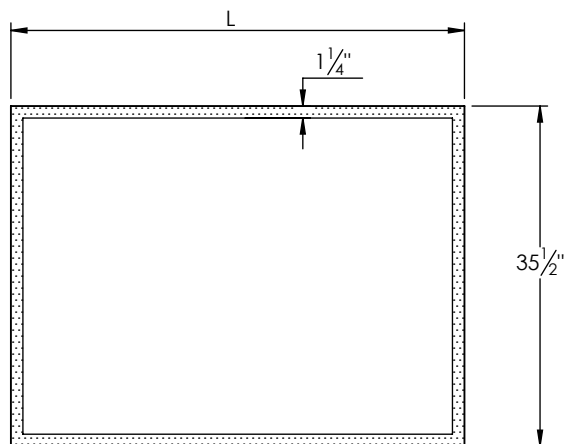

SPEC SHEET

PRODUCT DESCRIPTION

- Frosted edge mirror
- Available in 6 different lengths
- 5mm thick high quality copper free mirror
- Beveled edge mirror
- Key hole hanging installation
- Sand blasted finish
- Solid Aluminum frame
- Allows for horizontal or vertical installation

ROUGHING-IN DIMENSIONS

Model No	L
IM6524-10	23 ³ / ₄ "
IM6530-10	29 ¹ / ₂ "
IM6536-10	35 ¹ / ₂ "
IM6548-10	47 ¹ / ₄ "
IM6560-10	59 ¹ / ₄ "
IM6572-10	71 ¹ / ₄ "