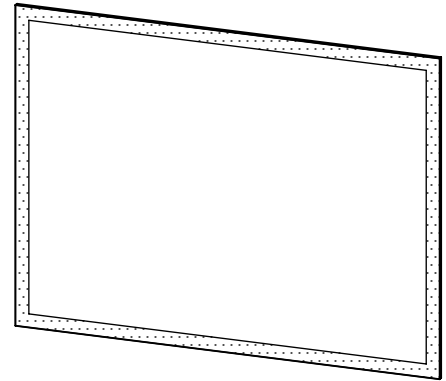

SPEC SHEET

PRODUCT DESCRIPTION

- Frosted edge mirror
- Available in 6 different lengths
- 5mm thick high quality copper free mirror
- Beveled edge mirror
- Key hole hanging installation
- Sand blasted finish
- Solid Aluminum frame
- Allows for horizontal or vertical installation

ROUGHING-IN DIMENSIONS

Model No	L
IM6524-10	23 ³ / ₄ "
IM6530-10	29 ¹ / ₂ "
IM6536-10	35 ¹ / ₂ "
IM6548-10	47 ¹ / ₄ "
IM6560-10	59 ¹ / ₄ "
IM6572-10	71 ¹ / ₄ "