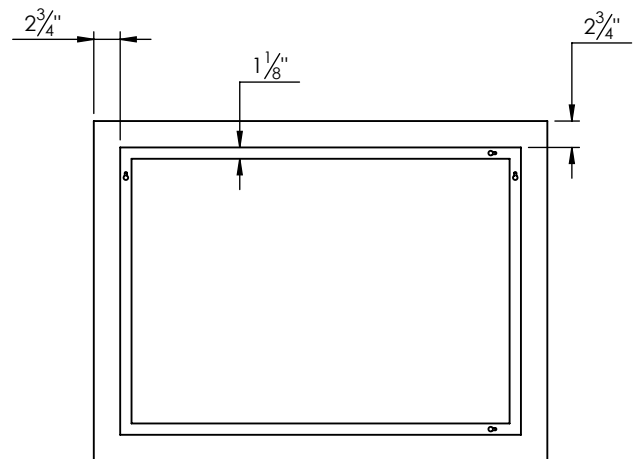

SPEC SHEET

PRODUCT DESCRIPTION

- Frosted edge mirror
- Available in 6 different lengths
- 5mm thick high quality copper free mirror
- Beveled edge mirror
- Key hole hanging installation
- Sand blasted finish
- Solid Aluminum frame
- Allows for horizontal or vertical installation

ROUGHING-IN DIMENSIONS

Model No	L
IM6524-10	23 ³ / ₄ "
IM6530-10	29 ¹ / ₂ "
IM6536-10	35 ¹ / ₂ "
IM6548-10	47 ¹ / ₄ "
IM6560-10	59 ¹ / ₄ "
IM6572-10	71 ¹ / ₄ "