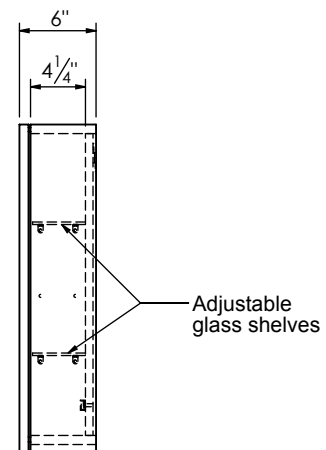

SPEC SHEET

PRODUCT DESCRIPTION

- COLLINS side cabinet 36
- Cabinet is available in Matte White, Ash Grey, Natural Walnut, and Natural Elm
- Hardwood plywood construction
- Soft close doors
- Features two adjustable glass shelves
- Wood french cleat installation
- Includes mounting hardware
- Cabinet is reversible for left or right hinge installation

ROUGHING-IN DIMENSIONS

FRONT

SIDE