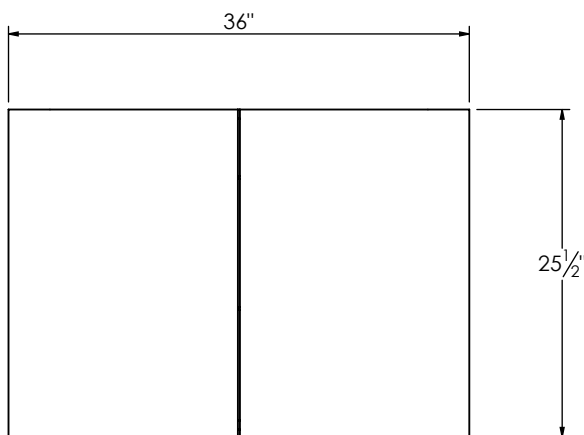

SPEC SHEET

PRODUCT DESCRIPTION

- COLLINS side cabinet 36
- Cabinet is available in Matte White, Ash Grey, Natural Walnut, and Natural Elm
- Hardwood plywood construction
- Soft close doors
- Features two adjustable glass shelves
- Wood french cleat installation
- Includes mounting hardware
- Cabinet is reversible for left or right hinge installation

ROUGHING-IN DIMENSIONS

FRONT

SIDE