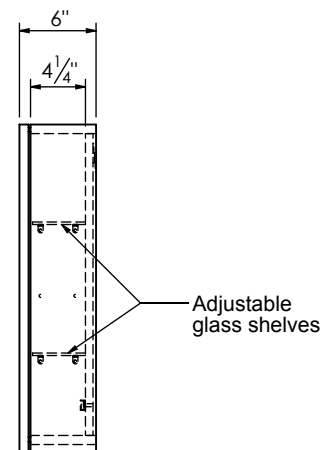

SPEC SHEET

PRODUCT DESCRIPTION

- COLLINS side cabinet 30
- Cabinet is available in Matte White, Ash Grey, Natural Walnut, and Natural Elm
- Hardwood plywood construction
- Soft close doors
- Features two adjustable glass shelves
- Wood french cleat installation
- Includes mounting hardware
- Cabinet is reversible for left or right hinge installation

ROUGHING-IN DIMENSIONS

FRONT

SIDE