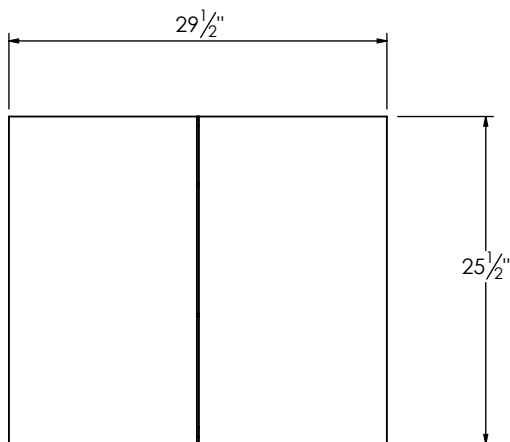

SPEC SHEET

PRODUCT DESCRIPTION

- COLLINS side cabinet 30
- Cabinet is available in Matte White, Ash Grey, Natural Walnut, and Natural Elm
- Hardwood plywood construction
- Soft close doors
- Features two adjustable glass shelves
- Wood french cleat installation
- Includes mounting hardware
- Cabinet is reversible for left or right hinge installation

ROUGHING-IN DIMENSIONS

FRONT

SIDE