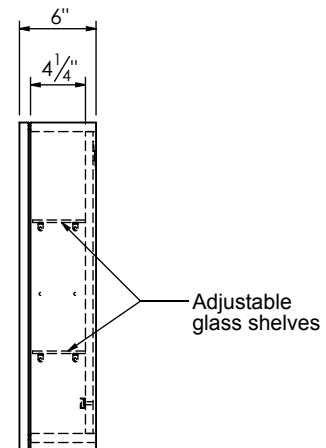

SPEC SHEET

PRODUCT DESCRIPTION

- COLLINS side cabinet 24
- Cabinet is available in Matte White, Ash Grey, Natural Walnut, and Natural Elm
- Hardwood plywood construction
- Soft close doors
- Features two adjustable glass shelves
- Wood french cleat installation
- Includes mounting hardware
- Cabinet is reversible for left or right hinge installation

ROUGHING-IN DIMENSIONS

FRONT

SIDE