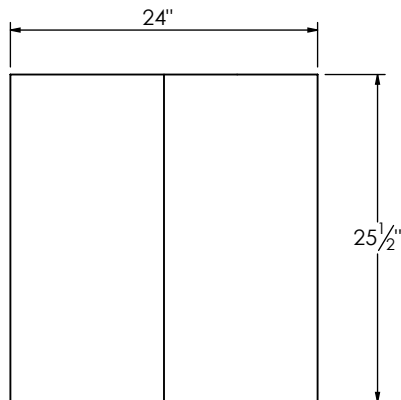

SPEC SHEET

PRODUCT DESCRIPTION

- COLLINS side cabinet 24
- Cabinet is available in Matte White, Ash Grey, Natural Walnut, and Natural Elm
- Hardwood plywood construction
- Soft close doors
- Features two adjustable glass shelves
- Wood french cleat installation
- Includes mounting hardware
- Cabinet is reversible for left or right hinge installation

ROUGHING-IN DIMENSIONS

FRONT

SIDE