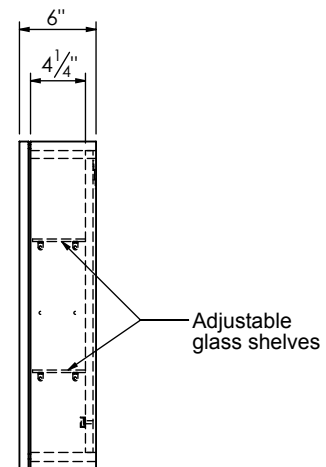

SPEC SHEET

PRODUCT DESCRIPTION

- COLLINS side cabinet 18
- Cabinet is available in Matte White, Ash Grey, Natural Walnut, and Natural Elm
- Hardwood plywood construction
- Soft close door
- Features two adjustable glass shelves
- Wood french cleat installation
- Includes mounting hardware
- Cabinet is reversible for left or right hinge installation

ROUGHING-IN DIMENSIONS

FRONT

SIDE