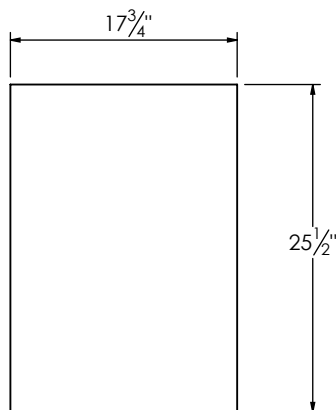

SPEC SHEET

PRODUCT DESCRIPTION

- COLLINS side cabinet 18
- Cabinet is available in Matte White, Ash Grey, Natural Walnut, and Natural Elm
- Hardwood plywood construction
- Soft close door
- Features two adjustable glass shelves
- Wood french cleat installation
- Includes mounting hardware
- Cabinet is reversible for left or right hinge installation

ROUGHING-IN DIMENSIONS

FRONT

SIDE