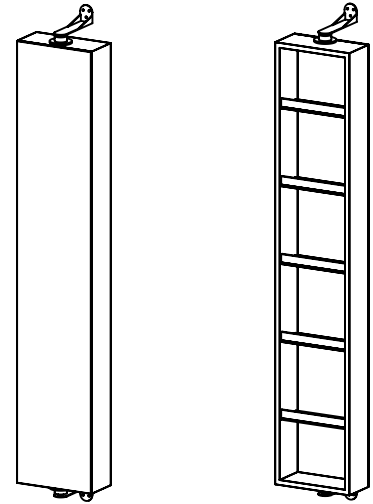

SPEC SHEET

PRODUCT DESCRIPTION

- Wall mount swivel mirror tower
- Can swivel 360°
- Features a full size mirror on each side
- 5 tempered clear glass (fixed) shelves with ledge
- Stainless steel wall support brackets
- Aluminum body construction
- Available in two finishes: Matte Black (XX=25), and Polished Aluminum (XX=00)
- Light assembly required
- Includes mounting hardware

(Back)

ROUGHING-IN DIMENSIONS

FRONT VIEW

BACK VIEW

SIDE VIEW