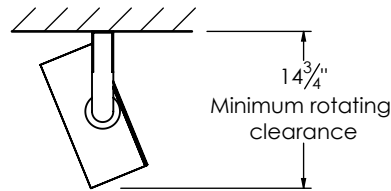

SPEC SHEET

PRODUCT DESCRIPTION

- Wall mount swivel mirror tower
- Can swivel 360°
- Features a full size mirror on each side
- 5 tempered clear glass (fixed) shelves with ledge
- Stainless steel wall support brackets
- Aluminum body construction
- Available in two finishes: Matte Black (XX=25), and Polished Aluminum (XX=00)
- Light assembly required
- Includes mounting hardware

(Back)

ROUGHING-IN DIMENSIONS

FRONT VIEW

BACK VIEW

SIDE VIEW