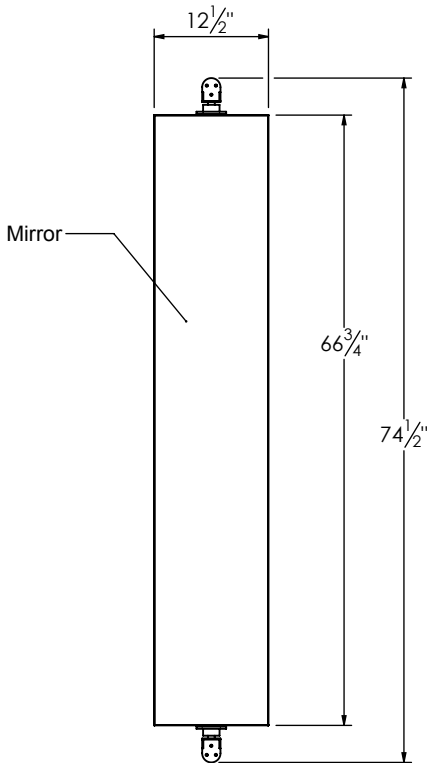

SPEC SHEET

PRODUCT DESCRIPTION

- Wall mount swivel mirror tower
- Can swivel 360°
- Features a full size mirror on each side
- 5 tempered clear glass (fixed) shelves with ledge
- Stainless steel wall support brackets
- Aluminum body construction
- Available in two finishes: Matte Black (XX=25), and Polished Aluminum (XX=00)
- Light assembly required
- Includes mounting hardware

(Back)

ROUGHING-IN DIMENSIONS

FRONT VIEW

BACK VIEW

SIDE VIEW