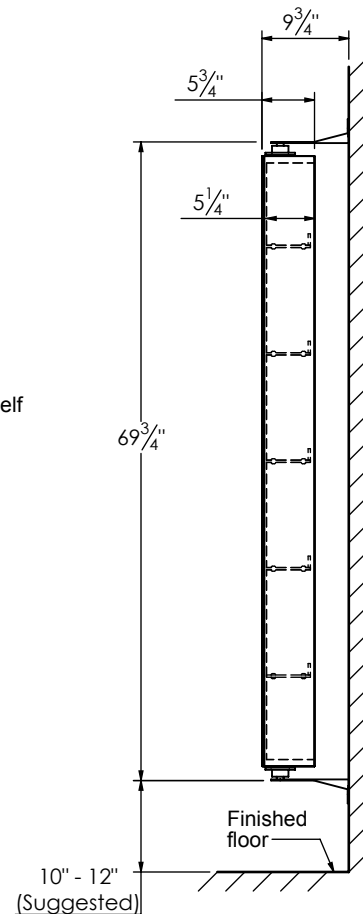

SPEC SHEET

PRODUCT DESCRIPTION

- Wall mount swivel mirror tower
- Can swivel 360°
- Features a full size mirror on each side
- 5 tempered clear glass (fixed) shelves with ledge
- Stainless steel wall support brackets
- Aluminum body construction
- Available in two finishes: Matte Black (XX=25), and Polished Aluminum (XX=00)
- Light assembly required
- Includes mounting hardware

(Back)

ROUGHING-IN DIMENSIONS

FRONT VIEW

BACK VIEW

SIDE VIEW