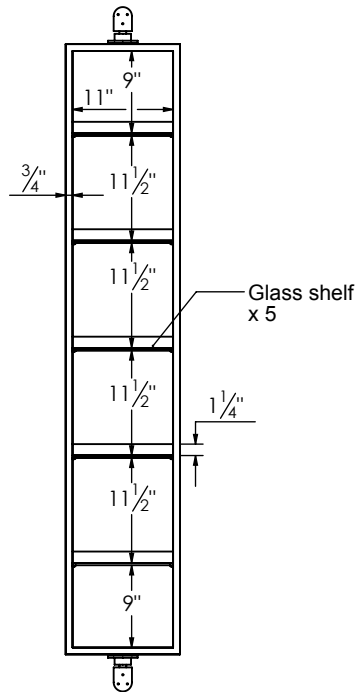

SPEC SHEET

PRODUCT DESCRIPTION

- Wall mount swivel mirror tower
- Can swivel 360°
- Features a full size mirror on each side
- 5 tempered clear glass (fixed) shelves with ledge
- Stainless steel wall support brackets
- Aluminum body construction
- Available in two finishes: Matte Black (XX=25), and Polished Aluminum (XX=00)
- Light assembly required
- Includes mounting hardware

(Back)

ROUGHING-IN DIMENSIONS

FRONT VIEW

BACK VIEW

SIDE VIEW