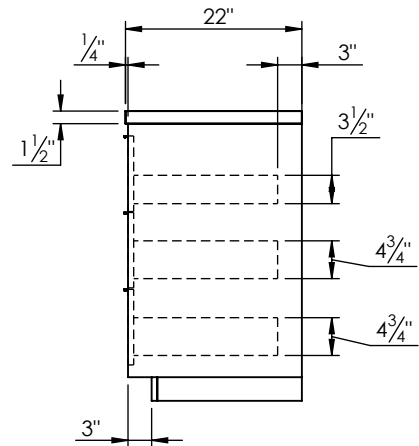

## SPEC SHEET

### PRODUCT DESCRIPTION

- Hudson 60 Single bathroom vanity
- Available in Natural Elm (36), Matte White (50), Rock Gray (52) and Natural Walnut (56) finish
- Cabinet is fully assembled
- Hardwood Plywood construction
- Soft close door and (full extension) drawers
- Features 2 glass dividers on each top drawer
- Features 1 Internal wood shelves with plumbing cut out
- Includes a 3cm (thick) quartz stone counter top available in White and Alabaster color
- Back and side splash are optional
- Lotus undermount porcelain basins with square shape in white (with overflow hole)
- Basin depth is 5.5" (including top thickness)

### ROUGHING-IN DIMENSIONS