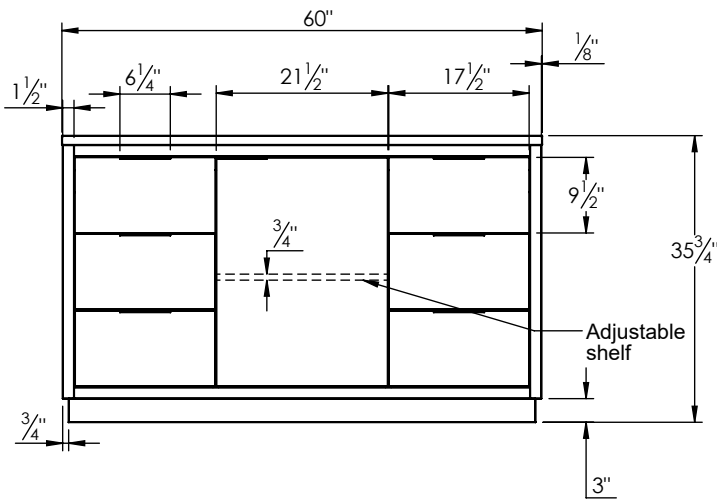

## SPEC SHEET

### PRODUCT DESCRIPTION

- Hudson 60 Single bathroom vanity
- Available in Natural Elm (36), Matte White (50), Rock Gray (52) and Natural Walnut (56) finish
- Cabinet is fully assembled
- Hardwood Plywood construction
- Soft close door and (full extension) drawers
- Features 2 glass dividers on each top drawer
- Features 1 Internal wood shelves with plumbing cut out
- Includes a 3cm (thick) quartz stone counter top available in White and Alabaster color
- Back and side splash are optional
- Lotus undermount porcelain basins with square shape in white (with overflow hole)
- Basin depth is 5.5" (including top thickness)

### ROUGHING-IN DIMENSIONS