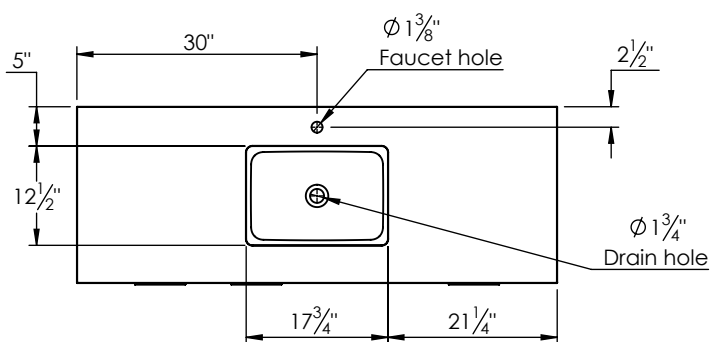

## SPEC SHEET

### PRODUCT DESCRIPTION

- Hudson 60 Single bathroom vanity
- Available in Natural Elm (36), Matte White (50), Rock Gray (52) and Natural Walnut (56) finish
- Cabinet is fully assembled
- Hardwood Plywood construction
- Soft close door and (full extension) drawers
- Features 2 glass dividers on each top drawer
- Features 1 Internal wood shelves with plumbing cut out
- Includes a 3cm (thick) quartz stone counter top available in White and Alabaster color
- Back and side splash are optional
- Lotus undermount porcelain basins with square shape in white (with overflow hole)
- Basin depth is 5.5" (including top thickness)

### ROUGHING-IN DIMENSIONS