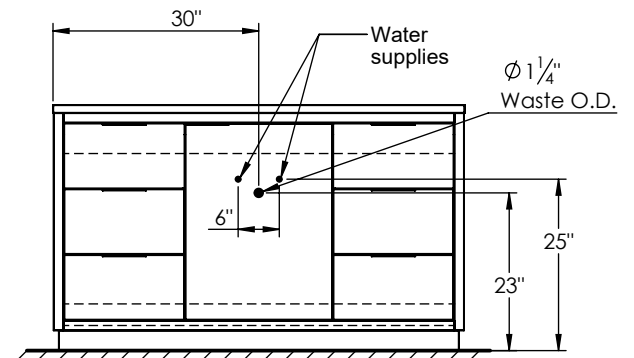

### PRODUCT DESCRIPTION

- Hudson 60 Single bathroom vanity
- Available in Natural Elm (36), Matte White (50), Rock Gray (52) and Natural Walnut (56) finish
- Cabinet is fully assembled
- Hardwood Plywood construction
- Soft close door and (full extension) drawers
- Features 2 glass dividers on each top drawer
- Features 1 Internal wood shelves with plumbing cut out
- Includes a 3cm (thick) quartz stone counter top available in White and Alabaster color
- Back and side splash are optional
- Lotus undermount porcelain basins with square shape in white (with overflow hole)
- Basin depth is 5.5" (including top thickness)

### ROUGHING-IN DIMENSIONS