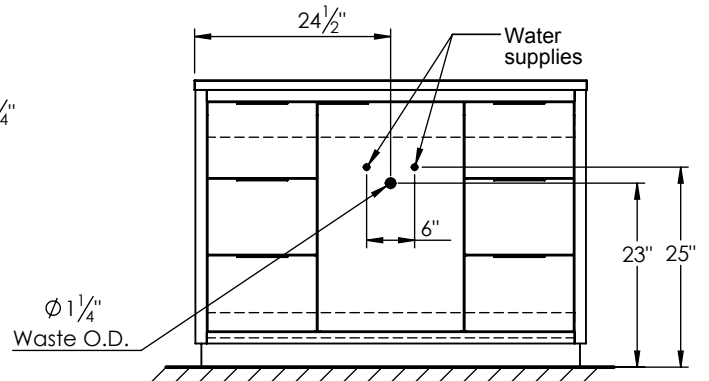

SPEC SHEET

PRODUCT DESCRIPTION

- Hudson 49 freestanding bathroom vanity
- Available in Natural Elm (36), Matte White (50), Rock Gray (52) and Natural Walnut (56) finish
- Cabinet is fully assembled
- Hardwood Plywood construction
- Aluminum handles are available in Polished Chrome, Brushed Nickel, Matte Black, and Brushed Gold
- Soft close door and (full extension) drawers
- Features 2 glass dividers on each top drawer
- Six total drawers
- Features 1 Internal wood shelf with plumbing cut out
- Solid Surface counter top with integrated basin in Matt White
- Solid Surface material is 38% polyester resin and 40% aluminum hydroxide powder
- Basin depth is 4 1/2"

ROUGHING-IN DIMENSIONS

ROUGH PLUMBING