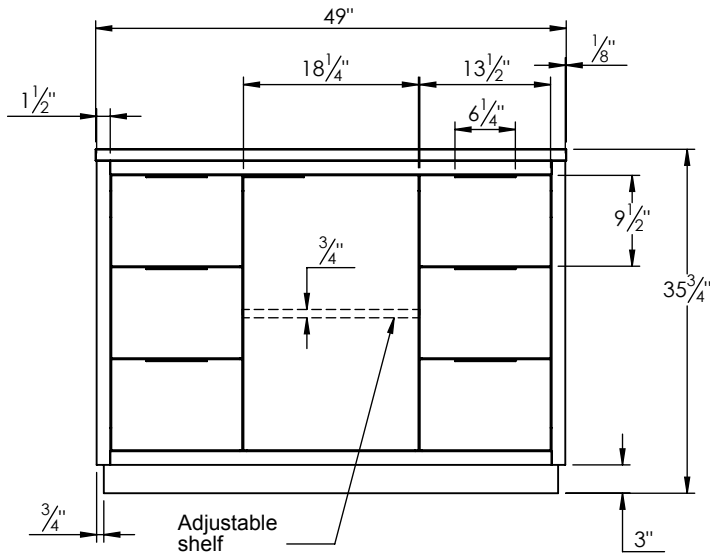

SPEC SHEET

PRODUCT DESCRIPTION

- Hudson 49 freestanding bathroom vanity
- Available in Natural Elm (36), Matte White (50), Rock Gray (52) and Natural Walnut (56) finish
- Cabinet is fully assembled
- Hardwood Plywood construction
- Aluminum handles are available in Polished Chrome, Brushed Nickel, Matte Black, and Brushed Gold
- Soft close door and (full extension) drawers
- Features 2 glass dividers on each top drawer
- Six total drawers
- Features 1 Internal wood shelf with plumbing cut out
- Solid Surface counter top with integrated basin in Matt White
- Solid Surface material is 38% polyester resin and 40% aluminum hydroxide powder
- Basin depth is 4 1/2"

ROUGHING-IN DIMENSIONS

ROUGH PLUMBING