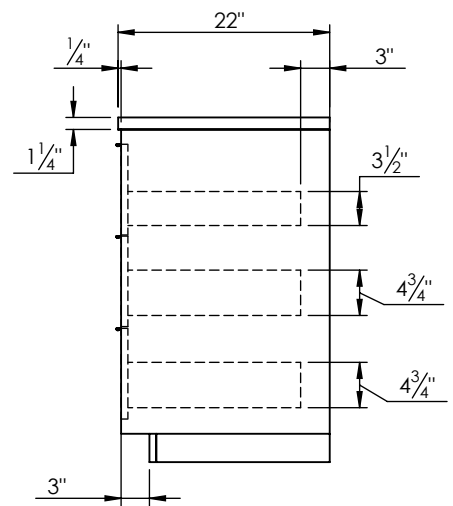

SPEC SHEET

PRODUCT DESCRIPTION

- Hudson 49 freestanding bathroom vanity
- Available in Natural Elm (36), Matte White (50), Rock Gray (52) and Natural Walnut (56) finish
- Cabinet is fully assembled
- Hardwood Plywood construction
- Aluminum handles are available in Polished Chrome, Brushed Nickel, Matte Black, and Brushed Gold
- Soft close door and (full extension) drawers
- Features 2 glass dividers on each top drawer
- Six total drawers
- Features 1 Internal wood shelf with plumbing cut out
- Solid Surface counter top with integrated basin in Matt White
- Solid Surface material is 38% polyester resin and 40% aluminum hydroxide powder
- Basin depth is 4 1/2"

ROUGHING-IN DIMENSIONS

ROUGH PLUMBING