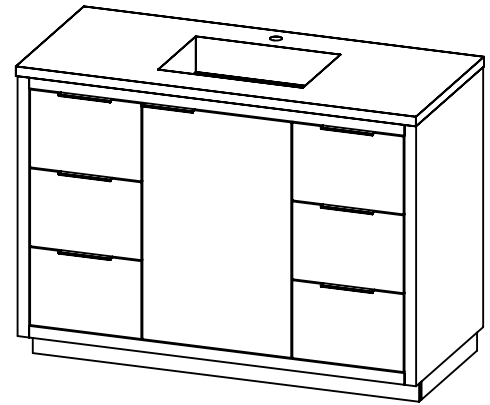

SPEC SHEET

PRODUCT DESCRIPTION

- Hudson 49 freestanding bathroom vanity
- Available in Natural Elm (36), Matte White (50), Rock Gray (52) and Natural Walnut (56) finish
- Cabinet is fully assembled
- Hardwood Plywood construction
- Aluminum handles are available in Polished Chrome, Brushed Nickel, Matte Black, and Brushed Gold
- Soft close door and (full extension) drawers
- Features 2 glass dividers on each top drawer
- Six total drawers
- Features 1 Internal wood shelf with plumbing cut out
- Solid Surface counter top with integrated basin in Matt White
- Solid Surface material is 38% polyester resin and 40% aluminum hydroxide powder
- Basin depth is 4 1/2"

ROUGHING-IN DIMENSIONS

ROUGH PLUMBING