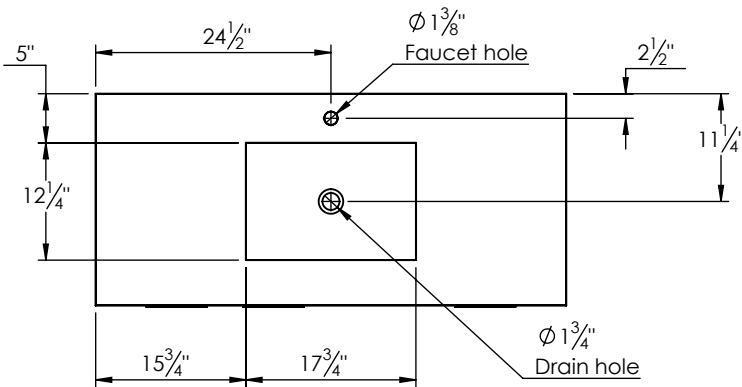

SPEC SHEET

PRODUCT DESCRIPTION

- Hudson 49 freestanding bathroom vanity
- Available in Natural Elm (36), Matte White (50), Rock Gray (52) and Natural Walnut (56) finish
- Cabinet is fully assembled
- Hardwood Plywood construction
- Aluminum handles are available in Polished Chrome, Brushed Nickel, Matte Black, and Brushed Gold
- Soft close door and (full extension) drawers
- Features 2 glass dividers on each top drawer
- Six total drawers
- Features 1 Internal wood shelf with plumbing cut out
- Solid Surface counter top with integrated basin in Matt White
- Solid Surface material is 38% polyester resin and 40% aluminum hydroxide powder
- Basin depth is 4 1/2"

ROUGHING-IN DIMENSIONS

ROUGH PLUMBING