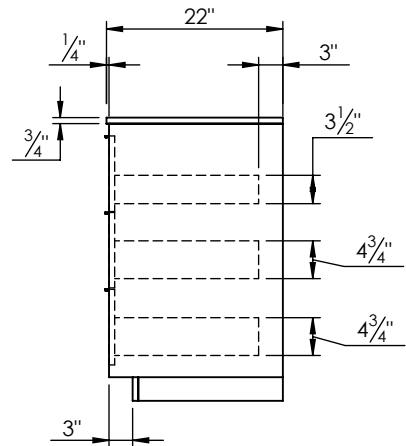

PRODUCT DESCRIPTION

SPEC SHEET

- Hudson 49 Single bathroom vanity
- Available in Natural Elm (36), Matte White (50), Rock Gray (52) and Natural Walnut (56) finish
- Cabinet is fully assembled
- Hardwood Plywood construction
- Soft close door and (full extension) drawers
- Features 2 glass dividers on each top drawer
- Features 1 Internal wood shelves with plumbing cut out
- Metal handles available in polished chrome, brushed nickel, matte black, and brushed gold
- Includes a quartz stone counter top available in white, calacatta, and concrete gray color
- Back and side splash are optional
- Lotus undermount porcelain basins with square shape in white (with overflow hole)
- Basin depth is 5" (including top thickness)

ROUGHING-IN DIMENSIONS

ROUGH PLUMBING