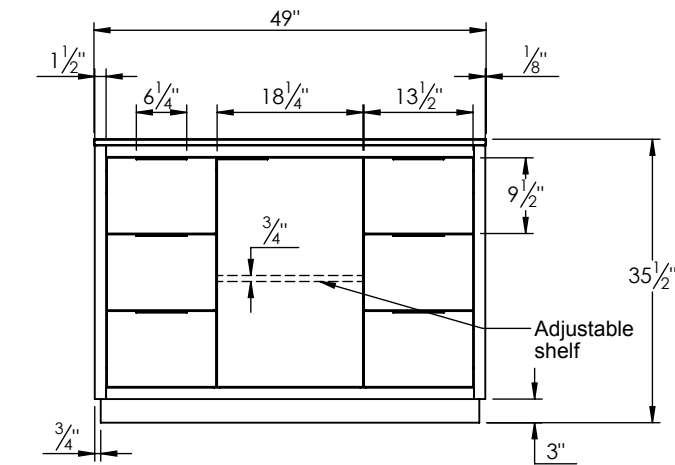

PRODUCT DESCRIPTION

SPEC SHEET

- Hudson 49 Single bathroom vanity
- Available in Natural Elm (36), Matte White (50), Rock Gray (52) and Natural Walnut (56) finish
- Cabinet is fully assembled
- Hardwood Plywood construction
- Soft close door and (full extension) drawers
- Features 2 glass dividers on each top drawer
- Features 1 Internal wood shelves with plumbing cut out
- Metal handles available in polished chrome, brushed nickel, matte black, and brushed gold
- Includes a quartz stone counter top available in white, calacatta, and concrete gray color
- Back and side splash are optional
- Lotus undermount porcelain basins with square shape in white (with overflow hole)
- Basin depth is 5" (including top thickness)

ROUGHING-IN DIMENSIONS

ROUGH PLUMBING