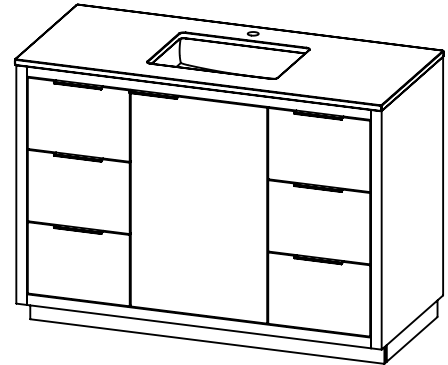

PRODUCT DESCRIPTION

SPEC SHEET

- Hudson 49 Single bathroom vanity
- Available in Natural Elm (36), Matte White (50), Rock Gray (52) and Natural Walnut (56) finish
- Cabinet is fully assembled
- Hardwood Plywood construction
- Soft close door and (full extension) drawers
- Features 2 glass dividers on each top drawer
- Features 1 Internal wood shelves with plumbing cut out
- Metal handles available in polished chrome, brushed nickel, matte black, and brushed gold
- Includes a quartz stone counter top available in white, calacatta, and concrete gray color
- Back and side splash are optional
- Lotus undermount porcelain basins with square shape in white (with overflow hole)
- Basin depth is 5" (including top thickness)

ROUGHING-IN DIMENSIONS

ROUGH PLUMBING