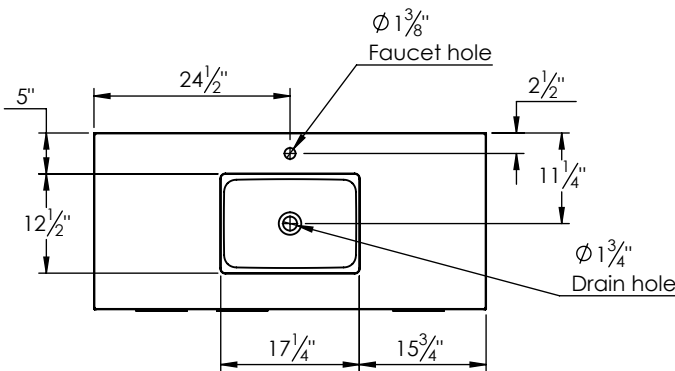

PRODUCT DESCRIPTION

SPEC SHEET

- Hudson 49 Single bathroom vanity
- Available in Natural Elm (36), Matte White (50), Rock Gray (52) and Natural Walnut (56) finish
- Cabinet is fully assembled
- Hardwood Plywood construction
- Soft close door and (full extension) drawers
- Features 2 glass dividers on each top drawer
- Features 1 Internal wood shelves with plumbing cut out
- Metal handles available in polished chrome, brushed nickel, matte black, and brushed gold
- Includes a quartz stone counter top available in white, calacatta, and concrete gray color
- Back and side splash are optional
- Lotus undermount porcelain basins with square shape in white (with overflow hole)
- Basin depth is 5" (including top thickness)

ROUGHING-IN DIMENSIONS

ROUGH PLUMBING