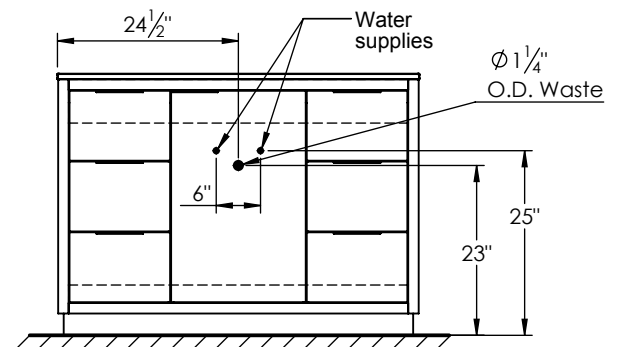

PRODUCT DESCRIPTION

SPEC SHEET

- Hudson 49 Single bathroom vanity
- Available in Natural Elm (36), Matte White (50), Rock Gray (52) and Natural Walnut (56) finish
- Cabinet is fully assembled
- Hardwood Plywood construction
- Soft close door and (full extension) drawers
- Features 2 glass dividers on each top drawer
- Features 1 Internal wood shelves with plumbing cut out
- Metal handles available in polished chrome, brushed nickel, matte black, and brushed gold
- Includes a quartz stone counter top available in white, calacatta, and concrete gray color
- Back and side splash are optional
- Lotus undermount porcelain basins with square shape in white (with overflow hole)
- Basin depth is 5" (including top thickness)

ROUGHING-IN DIMENSIONS

ROUGH PLUMBING