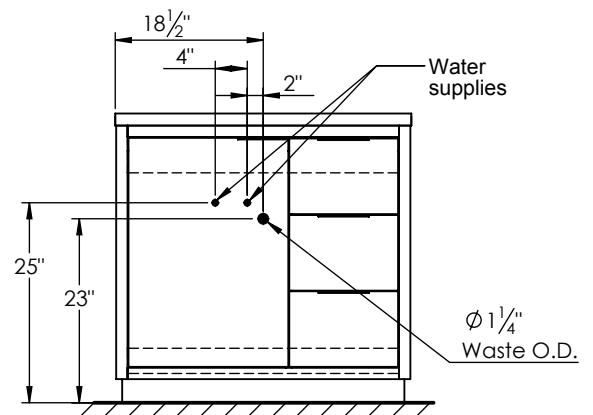

SPEC SHEET

PRODUCT DESCRIPTION

- Hudson 37 freestanding bathroom vanity
- Available in Natural Elm (36), Matte White (50), Rock Gray (52) and Natural Walnut (56) finish
- Cabinet is fully assembled
- Hardwood Plywood construction
- Metal handles available in polished chrome, brushed nickel, matte black, and brushed gold finish.
- Soft close door and (full extension) drawers
- Features 2 glass dividers on the top drawer
- Drawers on the right side
- Features 1 Internal wood shelf with plumbing cut out
- Solid Surface counter top with integrated basin and infinity drain in Matt White. Also available in stone gray.
- Solid Surface material is 38% polyester resin and 40% aluminum hydroxide powder
- Basin depth is 3 1/2"
- Drain assembly and 10" drain tail included

ROUGHING-IN DIMENSIONS

ROUGH PLUMBING