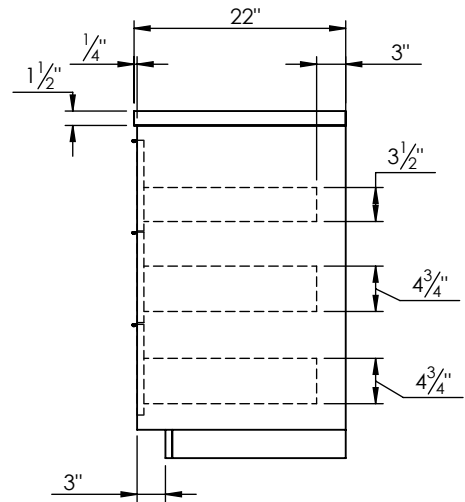

SPEC SHEET

PRODUCT DESCRIPTION

- Hudson 37 freestanding bathroom vanity
- Available in Natural Elm (36), Matte White (50), Rock Gray (52) and Natural Walnut (56) finish
- Cabinet is fully assembled
- Hardwood Plywood construction
- Metal handles available in polished chrome, brushed nickel, matte black, and brushed gold finish.
- Soft close door and (full extension) drawers
- Features 2 glass dividers on the top drawer
- Drawers on the right side
- Features 1 Internal wood shelf with plumbing cut out
- Solid Surface counter top with integrated basin and infinity drain in Matt White. Also available in stone gray.
- Solid Surface material is 38% polyester resin and 40% aluminum hydroxide powder
- Basin depth is 3 1/2"
- Drain assembly and 10" drain tail included

ROUGHING-IN DIMENSIONS

ROUGH PLUMBING