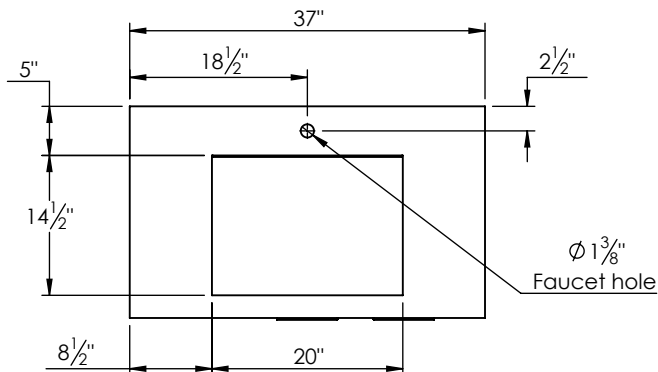

SPEC SHEET

PRODUCT DESCRIPTION

- Hudson 37 freestanding bathroom vanity
- Available in Natural Elm (36), Matte White (50), Rock Gray (52) and Natural Walnut (56) finish
- Cabinet is fully assembled
- Hardwood Plywood construction
- Metal handles available in polished chrome, brushed nickel, matte black, and brushed gold finish.
- Soft close door and (full extension) drawers
- Features 2 glass dividers on the top drawer
- Drawers on the right side
- Features 1 Internal wood shelf with plumbing cut out
- Solid Surface counter top with integrated basin and infinity drain in Matt White. Also available in stone gray.
- Solid Surface material is 38% polyester resin and 40% aluminum hydroxide powder
- Basin depth is 3 1/2"
- Drain assembly and 10" drain tail included

ROUGHING-IN DIMENSIONS

ROUGH PLUMBING