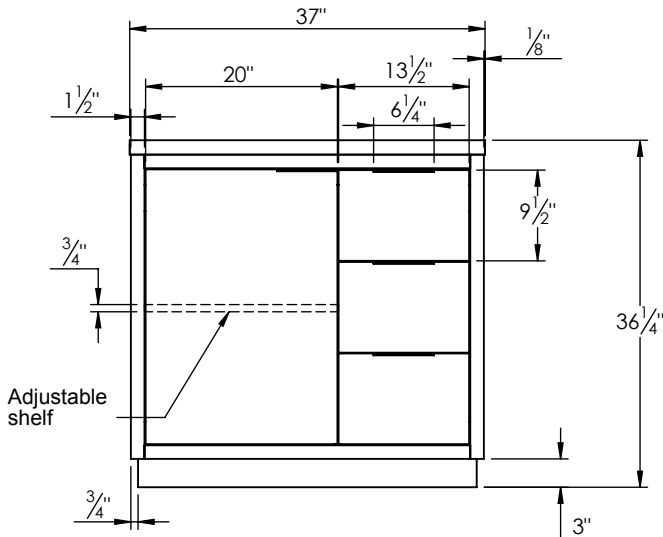

SPEC SHEET

PRODUCT DESCRIPTION

- Hudson 37 freestanding bathroom vanity
- Available in Natural Elm (36), Matte White (50), Rock Gray (52) and Natural Walnut (56) finish
- Cabinet is fully assembled
- Hardwood Plywood construction
- Metal handles available in polished chrome, brushed nickel, matte black, and brushed gold finish.
- Soft close door and (full extension) drawers
- Features 2 glass dividers on the top drawer
- Drawers on the right side
- Features 1 Internal wood shelf with plumbing cut out
- Solid Surface counter top with integrated basin and infinity drain in Matt White. Also available in stone gray.
- Solid Surface material is 38% polyester resin and 40% aluminum hydroxide powder
- Basin depth is 3 1/2"
- Drain assembly and 10" drain tail included

ROUGHING-IN DIMENSIONS

ROUGH PLUMBING