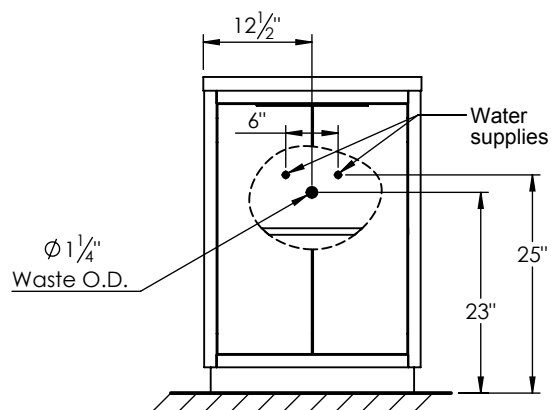

SPEC SHEET

PRODUCT DESCRIPTION

- Hudson 25 freestanding bathroom vanity
- Available in Natural Elm (36), Matte White (50), Rock Gray (52) and Natural Walnut (56) finish
- Cabinet is fully assembled
- Hardwood Plywood construction
- Soft close doors
- Metal handles available in polished chrome, brushed nickel, matte black, or brushed gold finish
- Features 1 Internal wood shelf with plumbing cut out
- Solid Surface counter top with integrated basin in Matt White
- Solid Surface material is 38% polyester resin and 40% aluminum hydroxide powder
- Basin depth is 4 1/2"

ROUGHING-IN DIMENSIONS

ROUGH PLUMBING