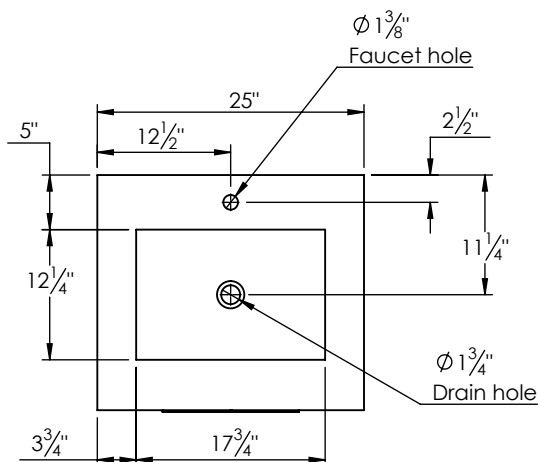

SPEC SHEET

PRODUCT DESCRIPTION

- Hudson 25 freestanding bathroom vanity
- Available in Natural Elm (36), Matte White (50), Rock Gray (52) and Natural Walnut (56) finish
- Cabinet is fully assembled
- Hardwood Plywood construction
- Soft close doors
- Metal handles available in polished chrome, brushed nickel, matte black, or brushed gold finish
- Features 1 Internal wood shelf with plumbing cut out
- Solid Surface counter top with integrated basin in Matt White
- Solid Surface material is 38% polyester resin and 40% aluminum hydroxide powder
- Basin depth is 4 1/2"

ROUGHING-IN DIMENSIONS

ROUGH PLUMBING