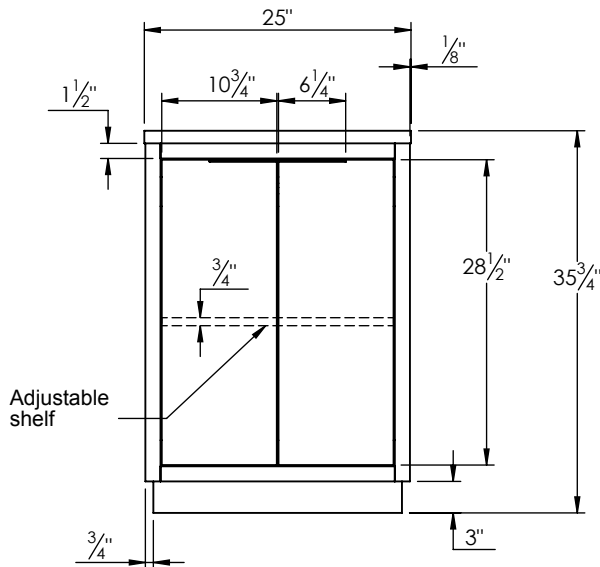

SPEC SHEET

PRODUCT DESCRIPTION

- Hudson 25 freestanding bathroom vanity
- Available in Natural Elm (36), Matte White (50), Rock Gray (52) and Natural Walnut (56) finish
- Cabinet is fully assembled
- Hardwood Plywood construction
- Soft close doors
- Metal handles available in polished chrome, brushed nickel, matte black, or brushed gold finish
- Features 1 Internal wood shelf with plumbing cut out
- Solid Surface counter top with integrated basin in Matt White
- Solid Surface material is 38% polyester resin and 40% aluminum hydroxide powder
- Basin depth is 4 1/2"

ROUGHING-IN DIMENSIONS

ROUGH PLUMBING