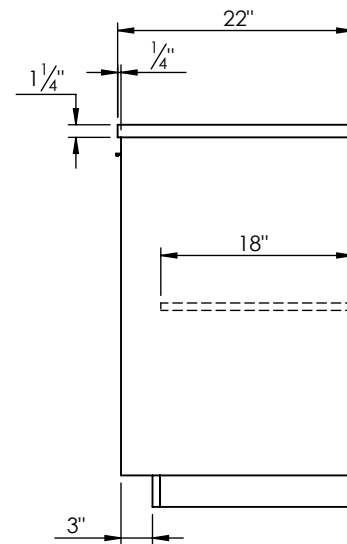

SPEC SHEET

PRODUCT DESCRIPTION

- Hudson 25 freestanding bathroom vanity
- Available in Natural Elm (36), Matte White (50), Rock Gray (52) and Natural Walnut (56) finish
- Cabinet is fully assembled
- Hardwood Plywood construction
- Soft close doors
- Metal handles available in polished chrome, brushed nickel, matte black, or brushed gold finish
- Features 1 Internal wood shelf with plumbing cut out
- Solid Surface counter top with integrated basin in Matt White
- Solid Surface material is 38% polyester resin and 40% aluminum hydroxide powder
- Basin depth is 4 1/2"

ROUGHING-IN DIMENSIONS

ROUGH PLUMBING