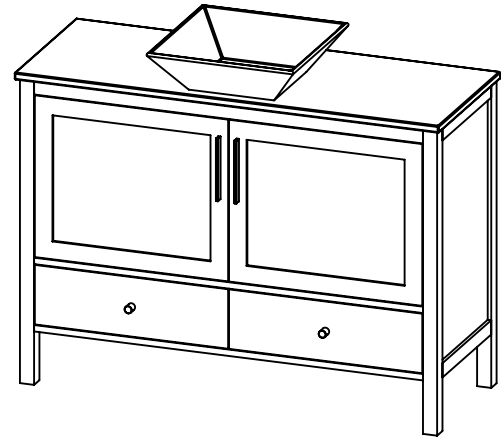

SPEC SHEET

PRODUCT DESCRIPTION

- FULTON 48 free standing cabinet
- Available in Dark Walnut (30), Matt White (50), and Espresso (40) finish
- Solid wood frame construction
- Soft close drawer sliders and doors
- Quartz stone top available in white, beige, and gray color
- Porcelain vessel sink available in white and beige
- Handles in brushed nickel (Chrome finish is optional)
- Nominal Dimensions:

Width: 47.25"
Depth: 20"
Height: 39.25"

ROUGHING-IN DIMENSIONS