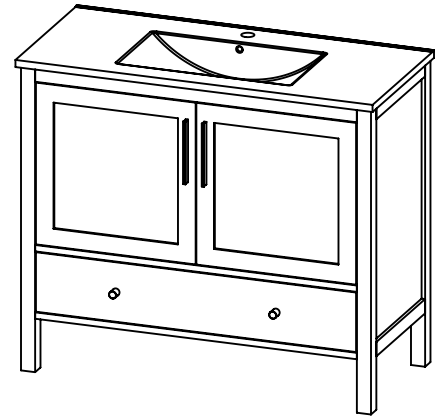

### PRODUCT DESCRIPTION

- FULTON 40 free standing cabinet
- Available in Dark Walnut (30), Matt White (50), and Espresso (40) finish
- Solid wood frame construction
- Soft close drawer sliders and doors
- Integrated porcelain top with overflow hole in white
- Handles in brushed nickel (Chrome finish is optional)
- Nominal Dimensions:

Width: 39.75"  
Depth: 18"  
Height: 34.5"