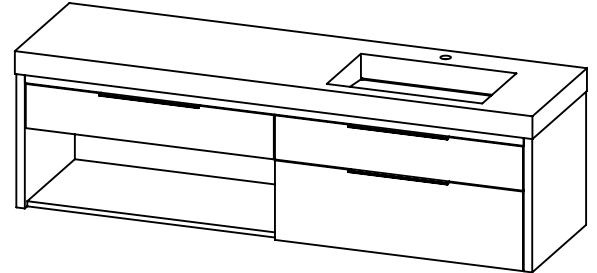

### PRODUCT DESCRIPTION

- COLLINS 72 Single basin vanity with RIGHT side Infinity counter top
- Wall mount cabinet with BLUM mounting hardware
- Cabinet is available in Matte White, Ash Grey, Natural Walnut, and Natural Elm
- Hardwood plywood construction
- Soft close and full extension drawers
- Aluminum hardware available in matt black, brushed nickel, polished chrome, and brushed gold finish
- Solid Surface counter top with integrated basin and infinity drains in Matt White
- Drain assembly and 10" drain tail included
- Solid Surface material is 38% polyester resin and 60% aluminum hydroxide powder
- Basin depth is 3 1/2"

### ROUGHING-IN DIMENSIONS