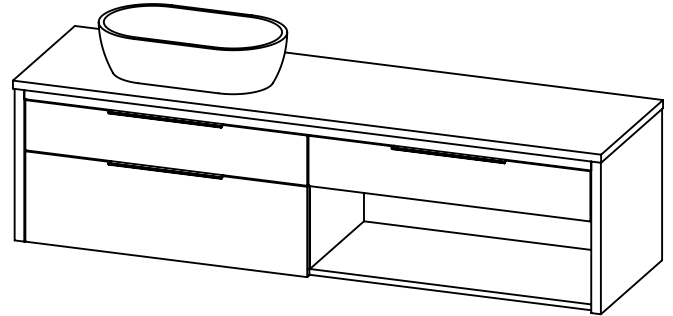

SPEC SHEET

PRODUCT DESCRIPTION

- COLLINS 72 Single basin vanity with LEFT side vessel sink and counter top
- Wall mount cabinet with BLUM mounting hardware
- Cabinet is available in Matte White, Ash Grey, Natural Walnut, and Natural Elm
- Hardwood plywood construction
- Soft close and full extension drawers
- Aluminum hardware available in matt black, brushed nickel, polished chrome, and brushed gold finish
- Solid Surface counter top [3cm thick] in Matt White or Cement Grey
- Vessel sink in matching Solid Surface material
- Solid Surface material is 38% polyester resin and 60% aluminum hydroxide powder
- Single hole faucet drilling

ROUGHING-IN DIMENSIONS