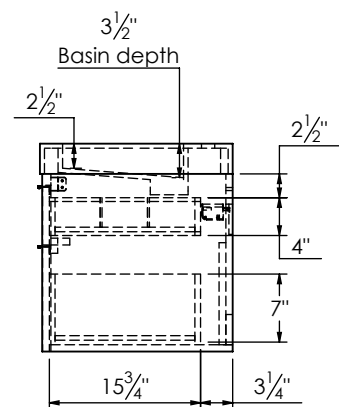

SPEC SHEET

PRODUCT DESCRIPTION

- COLLINS 60 Single basin vanity with RIGHT side Infinity counter top
- Wall mount cabinet with BLUM mounting hardware
- Cabinet is available in Matte White, Ash Grey, Natural Walnut, and Natural Elm
- Hardwood plywood construction
- Soft close and full extension drawers
- Aluminum hardware available in matt black, brushed nickel, polished chrome, and brushed gold finish
- Solid Surface counter top with integrated basin and infinity drains in Matt White
- Drain assembly and 10" drain tail included
- Solid Surface material is 38% polyester resin and 60% aluminum hydroxide powder
- Basin depth is 3 1/2"

ROUGHING-IN DIMENSIONS

TOP VIEW

ROUGH PLUMBING

FRONT VIEW

SIDE VIEW