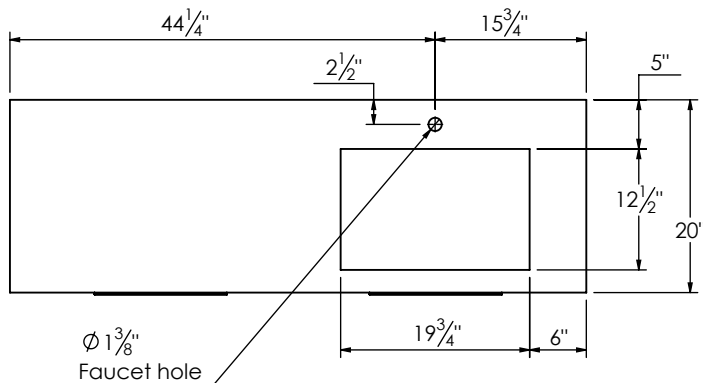

SPEC SHEET

PRODUCT DESCRIPTION

- COLLINS 60 Single basin vanity with RIGHT side Infinity counter top
- Wall mount cabinet with BLUM mounting hardware
- Cabinet is available in Matte White, Ash Grey, Natural Walnut, and Natural Elm
- Hardwood plywood construction
- Soft close and full extension drawers
- Aluminum hardware available in matt black, brushed nickel, polished chrome, and brushed gold finish
- Solid Surface counter top with integrated basin and infinity drains in Matt White
- Drain assembly and 10" drain tail included
- Solid Surface material is 38% polyester resin and 60% aluminum hydroxide powder
- Basin depth is 3 1/2"

ROUGHING-IN DIMENSIONS

TOP VIEW

ROUGH PLUMBING

FRONT VIEW

SIDE VIEW