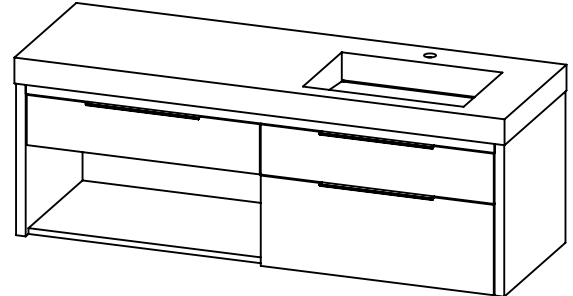

SPEC SHEET

PRODUCT DESCRIPTION

- COLLINS 60 Single basin vanity with RIGHT side Infinity counter top
- Wall mount cabinet with BLUM mounting hardware
- Cabinet is available in Matte White, Ash Grey, Natural Walnut, and Natural Elm
- Hardwood plywood construction
- Soft close and full extension drawers
- Aluminum hardware available in matt black, brushed nickel, polished chrome, and brushed gold finish
- Solid Surface counter top with integrated basin and infinity drains in Matt White
- Drain assembly and 10" drain tail included
- Solid Surface material is 38% polyester resin and 60% aluminum hydroxide powder
- Basin depth is 3 1/2"

ROUGHING-IN DIMENSIONS

TOP VIEW

ROUGH PLUMBING

FRONT VIEW

SIDE VIEW