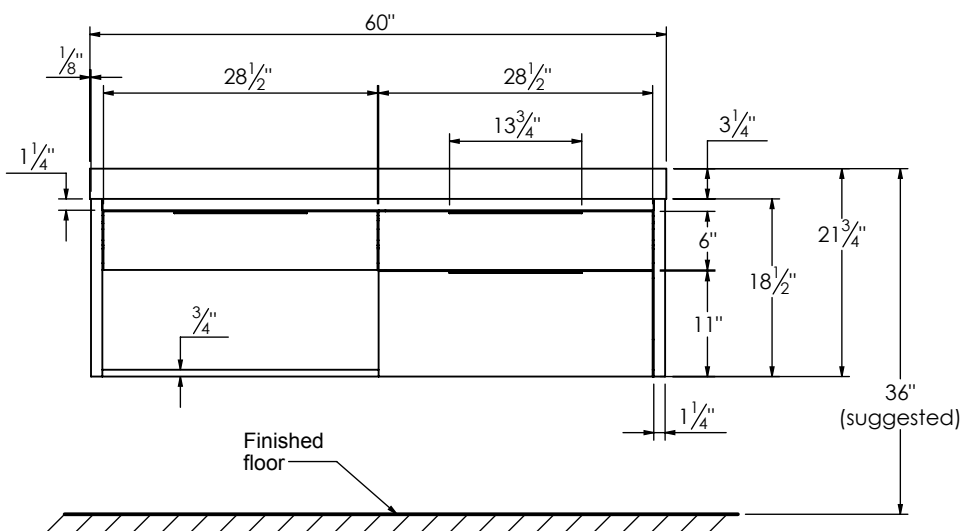

SPEC SHEET

PRODUCT DESCRIPTION

- COLLINS 60 Single basin vanity with RIGHT side Infinity counter top
- Wall mount cabinet with BLUM mounting hardware
- Cabinet is available in Matte White, Ash Grey, Natural Walnut, and Natural Elm
- Hardwood plywood construction
- Soft close and full extension drawers
- Aluminum hardware available in matt black, brushed nickel, polished chrome, and brushed gold finish
- Solid Surface counter top with integrated basin and infinity drains in Matt White
- Drain assembly and 10" drain tail included
- Solid Surface material is 38% polyester resin and 60% aluminum hydroxide powder
- Basin depth is 3 1/2"

ROUGHING-IN DIMENSIONS

TOP VIEW

ROUGH PLUMBING

FRONT VIEW

SIDE VIEW