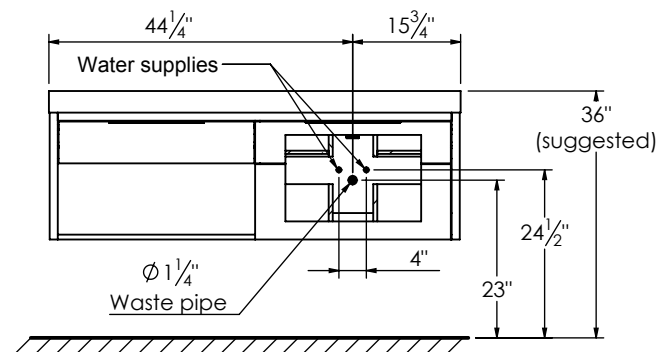

SPEC SHEET

PRODUCT DESCRIPTION

- COLLINS 60 Single basin vanity with RIGHT side Infinity counter top
- Wall mount cabinet with BLUM mounting hardware
- Cabinet is available in Matte White, Ash Grey, Natural Walnut, and Natural Elm
- Hardwood plywood construction
- Soft close and full extension drawers
- Aluminum hardware available in matt black, brushed nickel, polished chrome, and brushed gold finish
- Solid Surface counter top with integrated basin and infinity drains in Matt White
- Drain assembly and 10" drain tail included
- Solid Surface material is 38% polyester resin and 60% aluminum hydroxide powder
- Basin depth is 3 1/2"

ROUGHING-IN DIMENSIONS

TOP VIEW

ROUGH PLUMBING

FRONT VIEW

SIDE VIEW