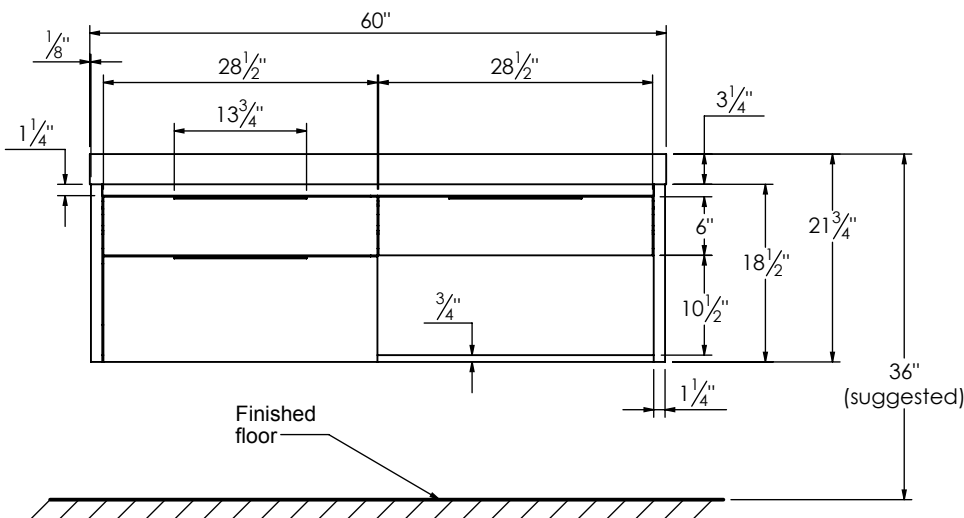

SPEC SHEET

PRODUCT DESCRIPTION

- COLLINS 60 Single basin vanity with LEFT side Infinity counter top
- Wall mount cabinet with BLUM mounting hardware
- Cabinet is available in Matte White, Ash Grey, Natural Walnut, and Natural Elm
- Hardwood plywood construction
- Soft close and full extension drawers
- Aluminum hardware available in matt black, brushed nickel, polished chrome, and brushed gold finish
- Solid Surface counter top with integrated basin and infinity drains in Matt White
- Drain assembly and 10" drain tail included
- Solid Surface material is 38% polyester resin and 60% aluminum hydroxide powder
- Basin depth is 3 1/2"

ROUGHING-IN DIMENSIONS

TOP VIEW

ROUGH PLUMBING

FRONT VIEW

SIDE VIEW