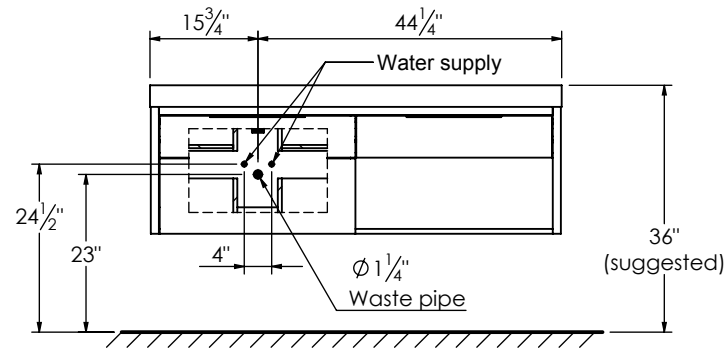

SPEC SHEET

PRODUCT DESCRIPTION

- COLLINS 60 Single basin vanity with LEFT side Infinity counter top
- Wall mount cabinet with BLUM mounting hardware
- Cabinet is available in Matte White, Ash Grey, Natural Walnut, and Natural Elm
- Hardwood plywood construction
- Soft close and full extension drawers
- Aluminum hardware available in matt black, brushed nickel, polished chrome, and brushed gold finish
- Solid Surface counter top with integrated basin and infinity drains in Matt White
- Drain assembly and 10" drain tail included
- Solid Surface material is 38% polyester resin and 60% aluminum hydroxide powder
- Basin depth is 3 1/2"

ROUGHING-IN DIMENSIONS

TOP VIEW

ROUGH PLUMBING

FRONT VIEW

SIDE VIEW