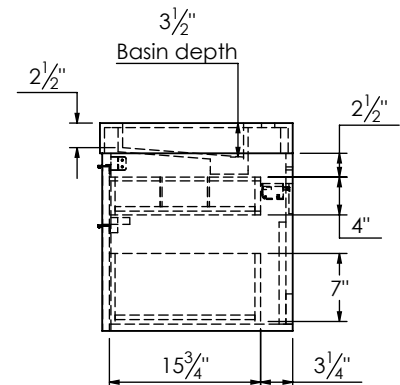

SPEC SHEET

PRODUCT DESCRIPTION

- COLLINS 60 Single basin vanity with LEFT side Infinity counter top
- Wall mount cabinet with BLUM mounting hardware
- Cabinet is available in Matte White, Ash Grey, Natural Walnut, and Natural Elm
- Hardwood plywood construction
- Soft close and full extension drawers
- Aluminum hardware available in matt black, brushed nickel, polished chrome, and brushed gold finish
- Solid Surface counter top with integrated basin and infinity drains in Matt White
- Drain assembly and 10" drain tail included
- Solid Surface material is 38% polyester resin and 60% aluminum hydroxide powder
- Basin depth is 3 1/2"

ROUGHING-IN DIMENSIONS

TOP VIEW

ROUGH PLUMBING

FRONT VIEW

SIDE VIEW