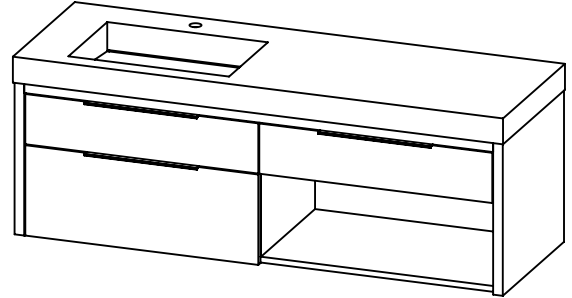

SPEC SHEET

PRODUCT DESCRIPTION

- COLLINS 60 Single basin vanity with LEFT side Infinity counter top
- Wall mount cabinet with BLUM mounting hardware
- Cabinet is available in Matte White, Ash Grey, Natural Walnut, and Natural Elm
- Hardwood plywood construction
- Soft close and full extension drawers
- Aluminum hardware available in matt black, brushed nickel, polished chrome, and brushed gold finish
- Solid Surface counter top with integrated basin and infinity drains in Matt White
- Drain assembly and 10" drain tail included
- Solid Surface material is 38% polyester resin and 60% aluminum hydroxide powder
- Basin depth is 3 1/2"

ROUGHING-IN DIMENSIONS

TOP VIEW

ROUGH PLUMBING

FRONT VIEW

SIDE VIEW