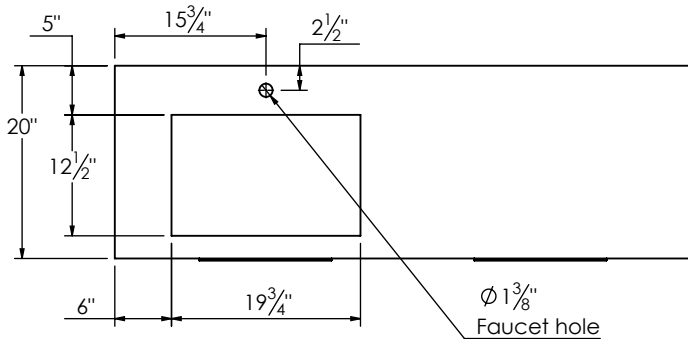

SPEC SHEET

PRODUCT DESCRIPTION

- COLLINS 60 Single basin vanity with LEFT side Infinity counter top
- Wall mount cabinet with BLUM mounting hardware
- Cabinet is available in Matte White, Ash Grey, Natural Walnut, and Natural Elm
- Hardwood plywood construction
- Soft close and full extension drawers
- Aluminum hardware available in matt black, brushed nickel, polished chrome, and brushed gold finish
- Solid Surface counter top with integrated basin and infinity drains in Matt White
- Drain assembly and 10" drain tail included
- Solid Surface material is 38% polyester resin and 60% aluminum hydroxide powder
- Basin depth is 3 1/2"

ROUGHING-IN DIMENSIONS

TOP VIEW

ROUGH PLUMBING

FRONT VIEW

SIDE VIEW