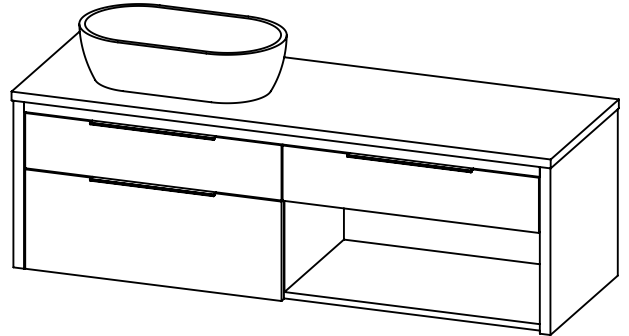

SPEC SHEET

PRODUCT DESCRIPTION

- COLLINS 60 Single basin vanity with LEFT side vessel sink and counter top
- Wall mount cabinet with BLUM mounting hardware
- Cabinet is available in Matte White, Ash Grey, Natural Walnut, and Natural Elm
- Hardwood plywood construction
- Soft close and full extension drawers
- Aluminum hardware available in matt black, brushed nickel, polished chrome, and brushed gold finish
- Solid Surface counter top [3cm thick] in Matt White or Cement Grey
- Vessel sink in matching Solid Surface material
- Solid Surface material is 38% polyester resin and 60% aluminum hydroxide powder
- Single hole faucet drilling

ROUGHING-IN DIMENSIONS