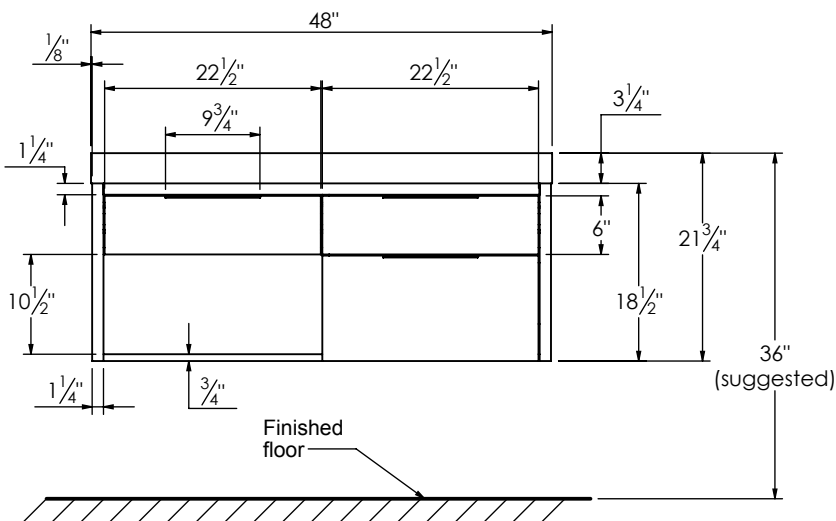

SPEC SHEET

PRODUCT DESCRIPTION

- COLLINS 48 Single basin vanity with RIGHT side Infinity counter top
- Wall mount cabinet with BLUM mounting hardware
- Cabinet is available in Matte White, Ash Grey, Natural Walnut, and Natural Elm
- Hardwood plywood construction
- Soft close and full extension drawers
- Aluminum hardware available in matt black, brushed nickel, polished chrome, and brushed gold finish
- Solid Surface counter top with integrated basin and infinity drains in Matt White
- Drain assembly and 10" drain tail included
- Solid Surface material is 38% polyester resin and 60% aluminum hydroxide powder
- Basin depth is 3 1/2"

ROUGHING-IN DIMENSIONS

TOP VIEW

ROUGH PLUMBING

FRONT VIEW

SIDE VIEW