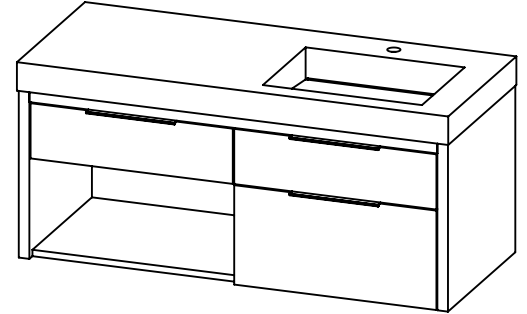

SPEC SHEET

PRODUCT DESCRIPTION

- COLLINS 48 Single basin vanity with RIGHT side Infinity counter top
- Wall mount cabinet with BLUM mounting hardware
- Cabinet is available in Matte White, Ash Grey, Natural Walnut, and Natural Elm
- Hardwood plywood construction
- Soft close and full extension drawers
- Aluminum hardware available in matt black, brushed nickel, polished chrome, and brushed gold finish
- Solid Surface counter top with integrated basin and infinity drains in Matt White
- Drain assembly and 10" drain tail included
- Solid Surface material is 38% polyester resin and 60% aluminum hydroxide powder
- Basin depth is 3 1/2"

ROUGHING-IN DIMENSIONS

TOP VIEW

ROUGH PLUMBING

FRONT VIEW

SIDE VIEW