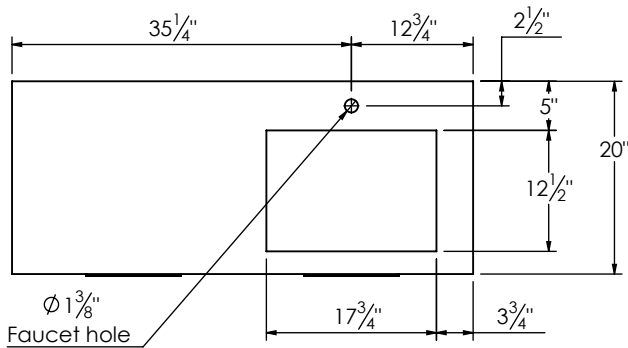

SPEC SHEET

PRODUCT DESCRIPTION

- COLLINS 48 Single basin vanity with RIGHT side Infinity counter top
- Wall mount cabinet with BLUM mounting hardware
- Cabinet is available in Matte White, Ash Grey, Natural Walnut, and Natural Elm
- Hardwood plywood construction
- Soft close and full extension drawers
- Aluminum hardware available in matt black, brushed nickel, polished chrome, and brushed gold finish
- Solid Surface counter top with integrated basin and infinity drains in Matt White
- Drain assembly and 10" drain tail included
- Solid Surface material is 38% polyester resin and 60% aluminum hydroxide powder
- Basin depth is 3 1/2"

ROUGHING-IN DIMENSIONS

TOP VIEW

ROUGH PLUMBING

FRONT VIEW

SIDE VIEW