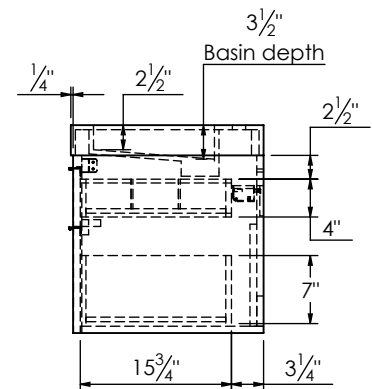

SPEC SHEET

PRODUCT DESCRIPTION

- COLLINS 48 Single basin vanity with RIGHT side Infinity counter top
- Wall mount cabinet with BLUM mounting hardware
- Cabinet is available in Matte White, Ash Grey, Natural Walnut, and Natural Elm
- Hardwood plywood construction
- Soft close and full extension drawers
- Aluminum hardware available in matt black, brushed nickel, polished chrome, and brushed gold finish
- Solid Surface counter top with integrated basin and infinity drains in Matt White
- Drain assembly and 10" drain tail included
- Solid Surface material is 38% polyester resin and 60% aluminum hydroxide powder
- Basin depth is 3 1/2"

ROUGHING-IN DIMENSIONS

TOP VIEW

ROUGH PLUMBING

FRONT VIEW

SIDE VIEW