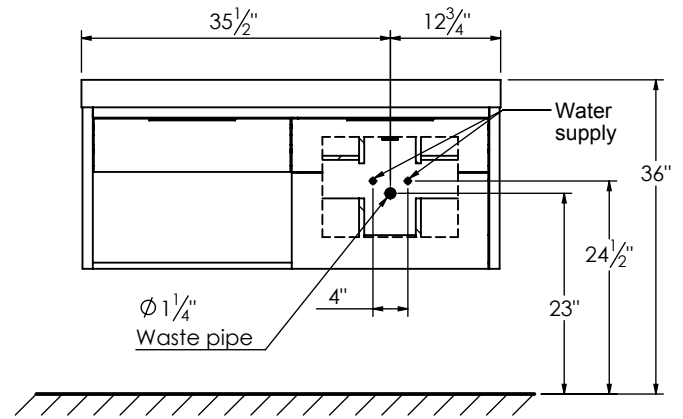

SPEC SHEET

PRODUCT DESCRIPTION

- COLLINS 48 Single basin vanity with RIGHT side Infinity counter top
- Wall mount cabinet with BLUM mounting hardware
- Cabinet is available in Matte White, Ash Grey, Natural Walnut, and Natural Elm
- Hardwood plywood construction
- Soft close and full extension drawers
- Aluminum hardware available in matt black, brushed nickel, polished chrome, and brushed gold finish
- Solid Surface counter top with integrated basin and infinity drains in Matt White
- Drain assembly and 10" drain tail included
- Solid Surface material is 38% polyester resin and 60% aluminum hydroxide powder
- Basin depth is 3 1/2"

ROUGHING-IN DIMENSIONS

TOP VIEW

ROUGH PLUMBING

FRONT VIEW

SIDE VIEW