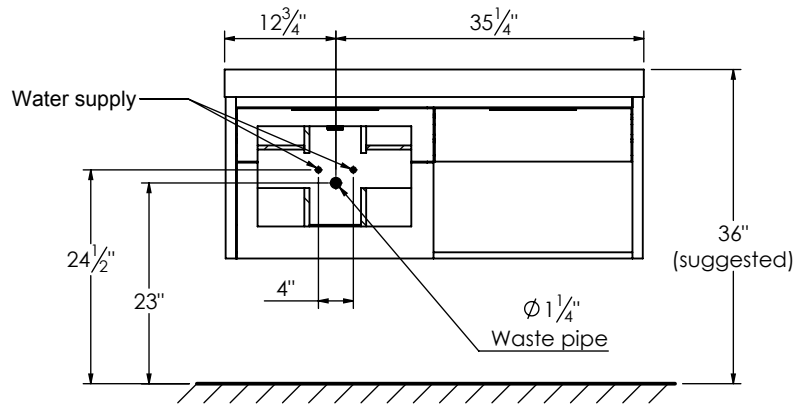

SPEC SHEET

PRODUCT DESCRIPTION

- COLLINS 48 Single basin vanity with LEFT side Infinity counter top
- Wall mount cabinet with BLUM mounting hardware
- Cabinet is available in Matte White, Ash Grey, Natural Walnut, and Natural Elm
- Hardwood plywood construction
- Soft close and full extension drawers
- Aluminum hardware available in matt black, brushed nickel, polished chrome, and brushed gold finish
- Solid Surface counter top with integrated basin and infinity drains in Matt White
- Drain assembly and 10" drain tail included
- Solid Surface material is 38% polyester resin and 60% aluminum hydroxide powder
- Basin depth is 3 1/2"

ROUGHING-IN DIMENSIONS

TOP VIEW

ROUGH PLUMBING

FRONT VIEW

SIDE VIEW