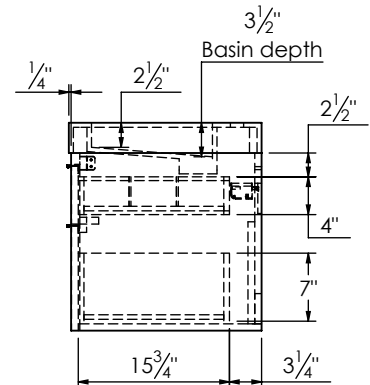

SPEC SHEET

PRODUCT DESCRIPTION

- COLLINS 48 Single basin vanity with LEFT side Infinity counter top
- Wall mount cabinet with BLUM mounting hardware
- Cabinet is available in Matte White, Ash Grey, Natural Walnut, and Natural Elm
- Hardwood plywood construction
- Soft close and full extension drawers
- Aluminum hardware available in matt black, brushed nickel, polished chrome, and brushed gold finish
- Solid Surface counter top with integrated basin and infinity drains in Matt White
- Drain assembly and 10" drain tail included
- Solid Surface material is 38% polyester resin and 60% aluminum hydroxide powder
- Basin depth is 3 1/2"

ROUGHING-IN DIMENSIONS

TOP VIEW

ROUGH PLUMBING

FRONT VIEW

SIDE VIEW