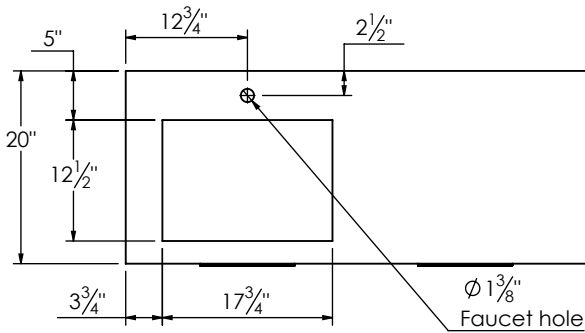

SPEC SHEET

PRODUCT DESCRIPTION

- COLLINS 48 Single basin vanity with LEFT side Infinity counter top
- Wall mount cabinet with BLUM mounting hardware
- Cabinet is available in Matte White, Ash Grey, Natural Walnut, and Natural Elm
- Hardwood plywood construction
- Soft close and full extension drawers
- Aluminum hardware available in matt black, brushed nickel, polished chrome, and brushed gold finish
- Solid Surface counter top with integrated basin and infinity drains in Matt White
- Drain assembly and 10" drain tail included
- Solid Surface material is 38% polyester resin and 60% aluminum hydroxide powder
- Basin depth is 3 1/2"

ROUGHING-IN DIMENSIONS

TOP VIEW

ROUGH PLUMBING

FRONT VIEW

SIDE VIEW