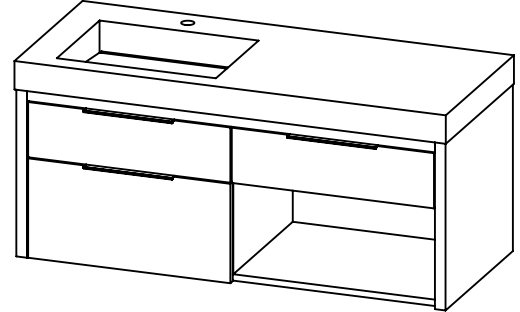

SPEC SHEET

PRODUCT DESCRIPTION

- COLLINS 48 Single basin vanity with LEFT side Infinity counter top
- Wall mount cabinet with BLUM mounting hardware
- Cabinet is available in Matte White, Ash Grey, Natural Walnut, and Natural Elm
- Hardwood plywood construction
- Soft close and full extension drawers
- Aluminum hardware available in matt black, brushed nickel, polished chrome, and brushed gold finish
- Solid Surface counter top with integrated basin and infinity drains in Matt White
- Drain assembly and 10" drain tail included
- Solid Surface material is 38% polyester resin and 60% aluminum hydroxide powder
- Basin depth is 3 1/2"

ROUGHING-IN DIMENSIONS

TOP VIEW

ROUGH PLUMBING

FRONT VIEW

SIDE VIEW