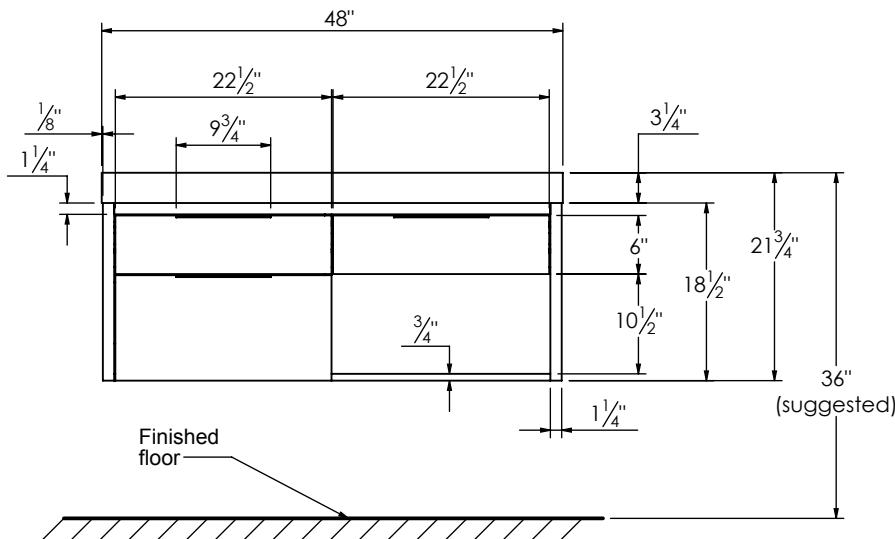

SPEC SHEET

PRODUCT DESCRIPTION

- COLLINS 48 Single basin vanity with LEFT side Infinity counter top
- Wall mount cabinet with BLUM mounting hardware
- Cabinet is available in Matte White, Ash Grey, Natural Walnut, and Natural Elm
- Hardwood plywood construction
- Soft close and full extension drawers
- Aluminum hardware available in matt black, brushed nickel, polished chrome, and brushed gold finish
- Solid Surface counter top with integrated basin and infinity drains in Matt White
- Drain assembly and 10" drain tail included
- Solid Surface material is 38% polyester resin and 60% aluminum hydroxide powder
- Basin depth is 3 1/2"

ROUGHING-IN DIMENSIONS

TOP VIEW

ROUGH PLUMBING

FRONT VIEW

SIDE VIEW