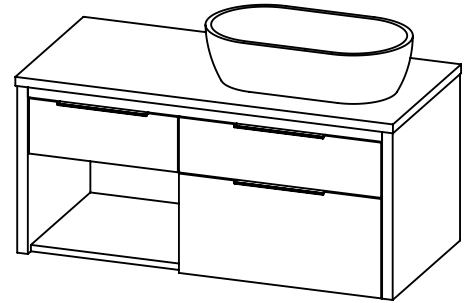

### PRODUCT DESCRIPTION

- COLLINS 42 Single basin vanity with RIGHT side vessel sink and counter top
- Wall mount cabinet with BLUM mounting hardware
- Cabinet is available in Matte White, Ash Grey, Natural Walnut, and Natural Elm
- Hardwood plywood construction
- Soft close and full extension drawers
- Aluminum hardware available in matt black, brushed nickel, polished chrome, and brushed gold finish
- Solid Surface counter top [3cm thick] in Matt White or Cement Grey
- Vessel sink in matching Solid Surface material
- Solid Surface material is 38% polyester resin and 60% aluminum hydroxide powder
- Single hole faucet drilling

### ROUGHING-IN DIMENSIONS