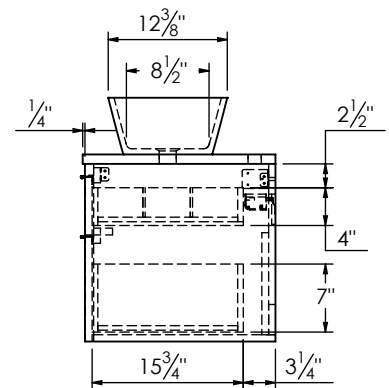

SPEC SHEET

PRODUCT DESCRIPTION

- COLLINS 42 Single basin vanity with LEFT side vessel sink and counter top
- Wall mount cabinet with BLUM mounting hardware
- Cabinet is available in Matte White, Ash Grey, Natural Walnut, and Natural Elm
- Hardwood plywood construction
- Soft close and full extension drawers
- Aluminum hardware available in matt black, brushed nickel, polished chrome, and brushed gold finish
- Solid Surface counter top [3cm thick] in Matt White or Cement Grey
- Vessel sink in matching Solid Surface material
- Solid Surface material is 38% polyester resin and 60% aluminum hydroxide powder
- Single hole faucet drilling

ROUGHING-IN DIMENSIONS

ROUGH PLUMBING

SIDE VIEW