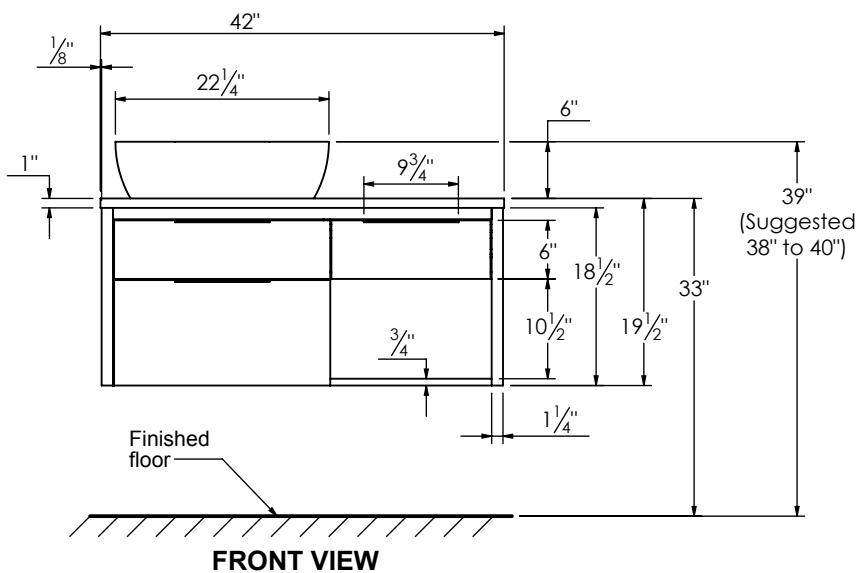

SPEC SHEET

PRODUCT DESCRIPTION

- COLLINS 42 Single basin vanity with LEFT side vessel sink and counter top
- Wall mount cabinet with BLUM mounting hardware
- Cabinet is available in Matte White, Ash Grey, Natural Walnut, and Natural Elm
- Hardwood plywood construction
- Soft close and full extension drawers
- Aluminum hardware available in matt black, brushed nickel, polished chrome, and brushed gold finish
- Solid Surface counter top [3cm thick] in Matt White or Cement Grey
- Vessel sink in matching Solid Surface material
- Solid Surface material is 38% polyester resin and 60% aluminum hydroxide powder
- Single hole faucet drilling

ROUGHING-IN DIMENSIONS

ROUGH PLUMBING

SIDE VIEW