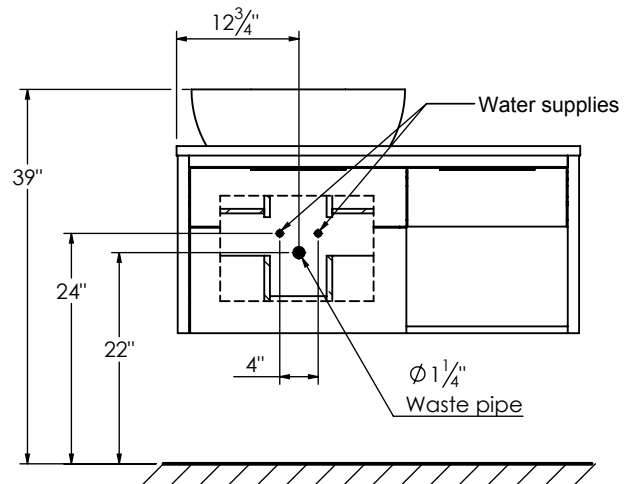

SPEC SHEET

PRODUCT DESCRIPTION

- COLLINS 42 Single basin vanity with LEFT side vessel sink and counter top
- Wall mount cabinet with BLUM mounting hardware
- Cabinet is available in Matte White, Ash Grey, Natural Walnut, and Natural Elm
- Hardwood plywood construction
- Soft close and full extension drawers
- Aluminum hardware available in matt black, brushed nickel, polished chrome, and brushed gold finish
- Solid Surface counter top [3cm thick] in Matt White or Cement Grey
- Vessel sink in matching Solid Surface material
- Solid Surface material is 38% polyester resin and 60% aluminum hydroxide powder
- Single hole faucet drilling

ROUGHING-IN DIMENSIONS

ROUGH PLUMBING

SIDE VIEW