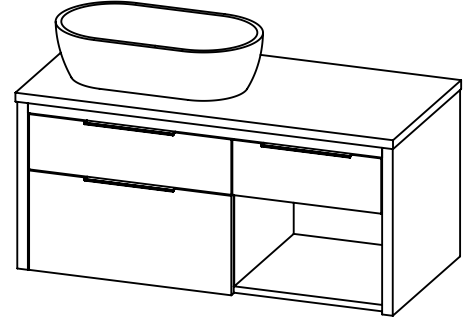

SPEC SHEET

PRODUCT DESCRIPTION

- COLLINS 42 Single basin vanity with LEFT side vessel sink and counter top
- Wall mount cabinet with BLUM mounting hardware
- Cabinet is available in Matte White, Ash Grey, Natural Walnut, and Natural Elm
- Hardwood plywood construction
- Soft close and full extension drawers
- Aluminum hardware available in matt black, brushed nickel, polished chrome, and brushed gold finish
- Solid Surface counter top [3cm thick] in Matt White or Cement Grey
- Vessel sink in matching Solid Surface material
- Solid Surface material is 38% polyester resin and 60% aluminum hydroxide powder
- Single hole faucet drilling

ROUGHING-IN DIMENSIONS

ROUGH PLUMBING

SIDE VIEW