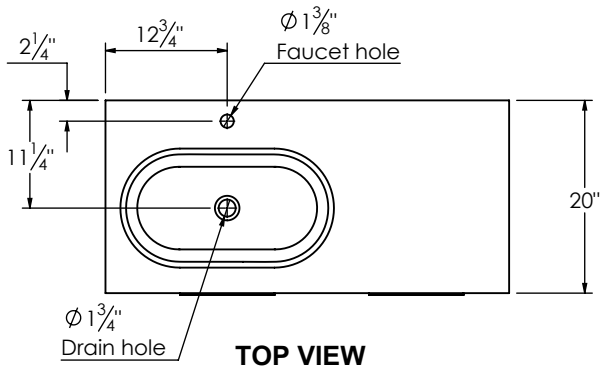

SPEC SHEET

PRODUCT DESCRIPTION

- COLLINS 42 Single basin vanity with LEFT side vessel sink and counter top
- Wall mount cabinet with BLUM mounting hardware
- Cabinet is available in Matte White, Ash Grey, Natural Walnut, and Natural Elm
- Hardwood plywood construction
- Soft close and full extension drawers
- Aluminum hardware available in matt black, brushed nickel, polished chrome, and brushed gold finish
- Solid Surface counter top [3cm thick] in Matt White or Cement Grey
- Vessel sink in matching Solid Surface material
- Solid Surface material is 38% polyester resin and 60% aluminum hydroxide powder
- Single hole faucet drilling

ROUGHING-IN DIMENSIONS

ROUGH PLUMBING

SIDE VIEW