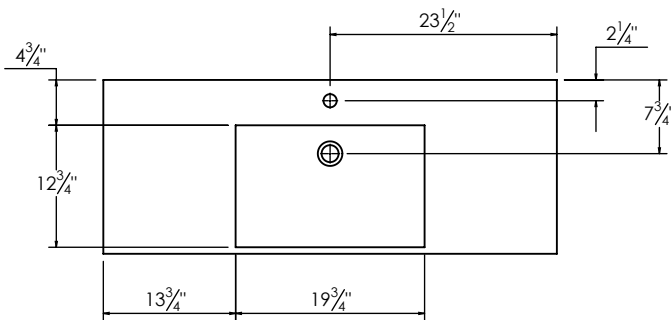

SPEC SHEET

PRODUCT DESCRIPTION

- Vanity BLAKE 48 with Solid Surface counter top
- Cabinet available in Matt White (50) and Smoked Iron (65) finish
- Eco friendly hardwood plywood construction
- 2 x Soft close and full extension drawer
- Matte black metal handle in minimalistic style
- Solid Surface counter top with integrated basins in Matt White (with overflow hole)
- Solid Surface material is 38% polyester resin and 40% aluminum hydroxide powder
- Basin depth is 3 1/4"
- Includes mounting screws

ROUGHING-IN DIMENSIONS

TOP VIEW

ROUGH PLUMBING

FRONT VIEW

SIDE VIEW