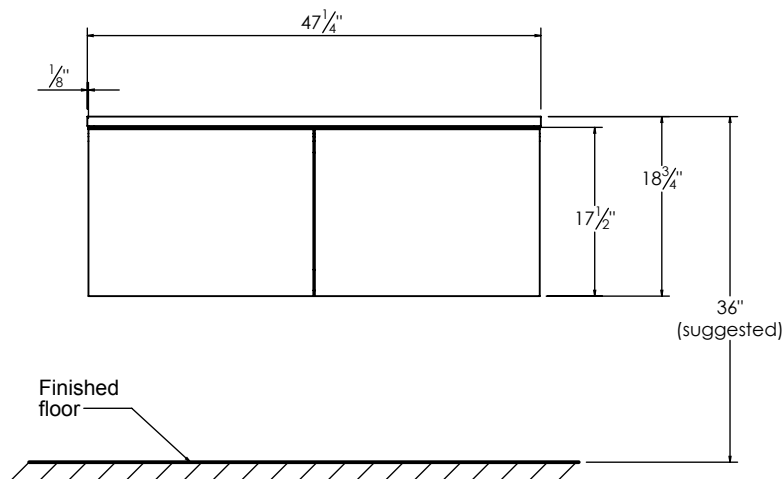

SPEC SHEET

PRODUCT DESCRIPTION

- Vanity BLAKE 48 with Solid Surface counter top
- Cabinet available in Matt White (50) and Smoked Iron (65) finish
- Eco friendly hardwood plywood construction
- 2 x Soft close and full extension drawer
- Matte black metal handle in minimalistic style
- Solid Surface counter top with integrated basins in Matt White (with overflow hole)
- Solid Surface material is 38% polyester resin and 40% aluminum hydroxide powder
- Basin depth is 3 1/4"
- Includes mounting screws

ROUGHING-IN DIMENSIONS

TOP VIEW

ROUGH PLUMBING

FRONT VIEW

SIDE VIEW