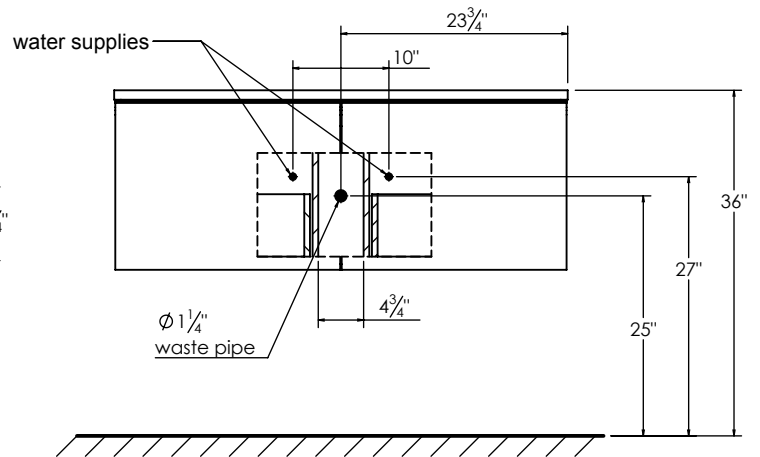

SPEC SHEET

PRODUCT DESCRIPTION

- Vanity BLAKE 48 with Solid Surface counter top
- Cabinet available in Matt White (50) and Smoked Iron (65) finish
- Eco friendly hardwood plywood construction
- 2 x Soft close and full extension drawer
- Matte black metal handle in minimalistic style
- Solid Surface counter top with integrated basins in Matt White (with overflow hole)
- Solid Surface material is 38% polyester resin and 40% aluminum hydroxide powder
- Basin depth is 3 1/4"
- Includes mounting screws

ROUGHING-IN DIMENSIONS

TOP VIEW

ROUGH PLUMBING

FRONT VIEW

SIDE VIEW