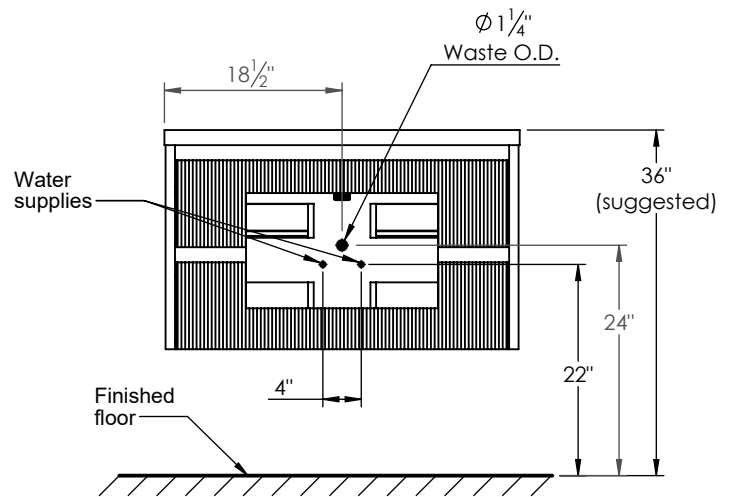

PRODUCT DESCRIPTION

SPEC SHEET

- Wall-mount vanity Bennett 37 single basin
- Available in Matte Black (XX:47), Brushed White Oak (XX:54), Natural Walnut (XX:56), Matte White (XX:50)
- Fluted style drawer fronts
- Hardwood Plywood and solid wood construction
- Soft close drawers
- Features 2 glass dividers on the top drawer
- Finger groove for opening drawers
- Cabinet is fully assembled
- Blum wall hung system
- Solid Surface counter top with integrated basins and infinity drains available in Matt White (YY:95) and Cement Grey (YY:98)
- Solid Surface material is 38% polyester resin and 60% aluminum hydroxide powder
- Drain assembly and 10" drain tail included
- Basin depth is 3 1/2"

ROUGHING-IN DIMENSIONS

ROUGH PLUMBING