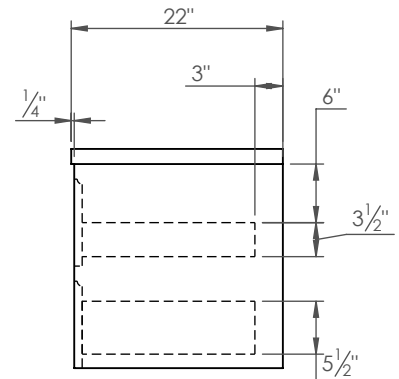

PRODUCT DESCRIPTION

SPEC SHEET

- Wall-mount vanity Bennett 37 single basin
- Available in Matte Black (XX:47), Brushed White Oak (XX:54), Natural Walnut (XX:56), Matte White (XX:50)
- Fluted style drawer fronts
- Hardwood Plywood and solid wood construction
- Soft close drawers
- Features 2 glass dividers on the top drawer
- Finger groove for opening drawers
- Cabinet is fully assembled
- Blum wall hung system
- Solid Surface counter top with integrated basins and infinity drains available in Matt White (YY:95) and Cement Grey (YY:98)
- Solid Surface material is 38% polyester resin and 60% aluminum hydroxide powder
- Drain assembly and 10" drain tail included
- Basin depth is 3 1/2"

ROUGHING-IN DIMENSIONS

ROUGH PLUMBING