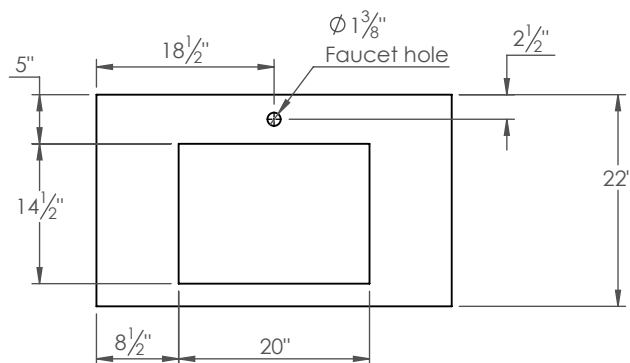

PRODUCT DESCRIPTION

SPEC SHEET

- Wall-mount vanity Bennett 37 single basin
- Available in Matte Black (XX:47), Brushed White Oak (XX:54), Natural Walnut (XX:56), Matte White (XX:50)
- Fluted style drawer fronts
- Hardwood Plywood and solid wood construction
- Soft close drawers
- Features 2 glass dividers on the top drawer
- Finger groove for opening drawers
- Cabinet is fully assembled
- Blum wall hung system
- Solid Surface counter top with integrated basins and infinity drains available in Matt White (YY:95) and Cement Grey (YY:98)
- Solid Surface material is 38% polyester resin and 60% aluminum hydroxide powder
- Drain assembly and 10" drain tail included
- Basin depth is 3 1/2"

ROUGHING-IN DIMENSIONS

ROUGH PLUMBING