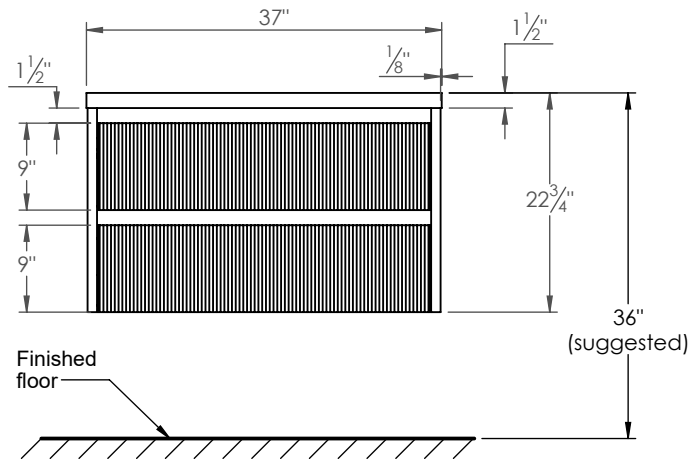

PRODUCT DESCRIPTION

SPEC SHEET

- Wall-mount vanity Bennett 37 single basin
- Available in Matte Black (XX:47), Brushed White Oak (XX:54), Natural Walnut (XX:56), Matte White (XX:50)
- Fluted style drawer fronts
- Hardwood Plywood and solid wood construction
- Soft close drawers
- Features 2 glass dividers on the top drawer
- Finger groove for opening drawers
- Cabinet is fully assembled
- Blum wall hung system
- Solid Surface counter top with integrated basins and infinity drains available in Matt White (YY:95) and Cement Grey (YY:98)
- Solid Surface material is 38% polyester resin and 60% aluminum hydroxide powder
- Drain assembly and 10" drain tail included
- Basin depth is 3 1/2"

ROUGHING-IN DIMENSIONS

ROUGH PLUMBING