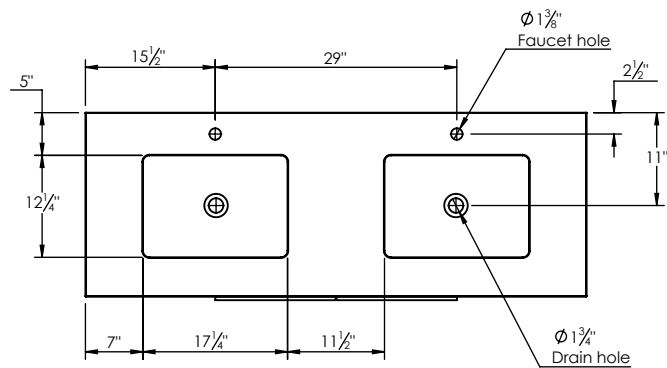

## SPEC SHEET

### PRODUCT DESCRIPTION

- ADRIAN 60 Double Basin with quartz stone top and basins
- Includes metal trim, handles, and leg assembly
- Cabinet available in matte white/chrome, matte white/black, rock gray/chrome, and navy blue/brushed gold
- Plywood and solid wood construction
- Soft close and full extension drawers
- Wood and glass dividers included for top drawers
- Quartz stone counter top available in white, calacatta, and concrete gray
- Back and side splash are optional
- Lotus undermount porcelain basins with square shape in white (with overflow hole)
- Basin depth is 5" (including top thickness)

### ROUGHING-IN DIMENSIONS