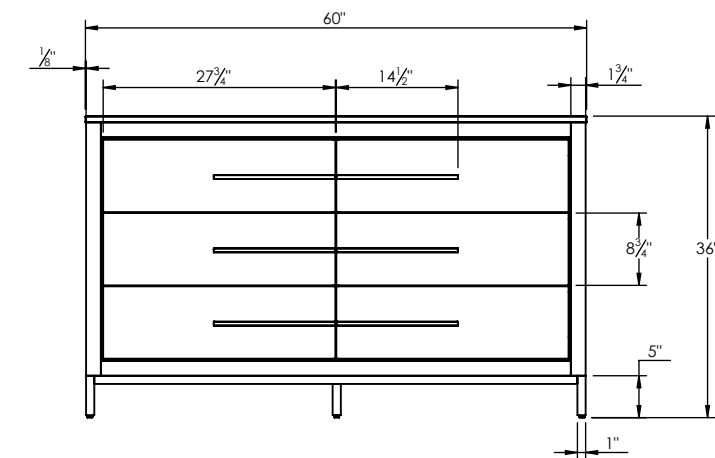

### PRODUCT DESCRIPTION

- ADRIAN 60 Double Basin with quartz stone top and basins
- Includes metal trim, handles, and leg assembly
- Cabinet available in matte white/chrome, matte white/black, rock gray/chrome, and navy blue/brushed gold
- Plywood and solid wood construction
- Soft close and full extension drawers
- Wood and glass dividers included for top drawers
- Quartz stone counter top available in white, calacatta, and concrete gray
- Back and side splash are optional
- Lotus undermount porcelain basins with square shape in white (with overflow hole)
- Basin depth is 5" (including top thickness)

### ROUGHING-IN DIMENSIONS