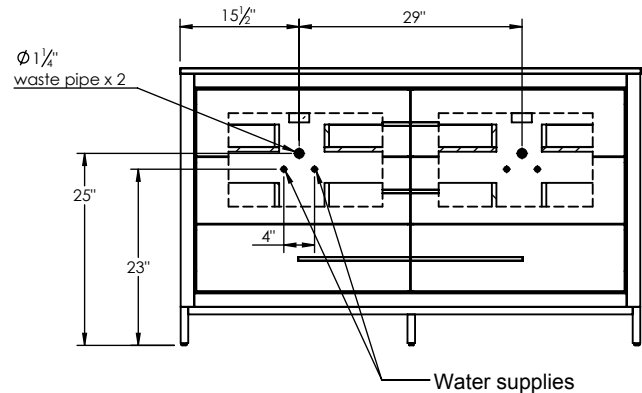

## SPEC SHEET

### PRODUCT DESCRIPTION

- ADRIAN 60 Double Basin with quartz stone top and basins
- Includes metal trim, handles, and leg assembly
- Cabinet available in matte white/chrome, matte white/black, rock gray/chrome, and navy blue/brushed gold
- Plywood and solid wood construction
- Soft close and full extension drawers
- Wood and glass dividers included for top drawers
- Quartz stone counter top available in white, calacatta, and concrete gray
- Back and side splash are optional
- Lotus undermount porcelain basins with square shape in white (with overflow hole)
- Basin depth is 5" (including top thickness)

### ROUGHING-IN DIMENSIONS