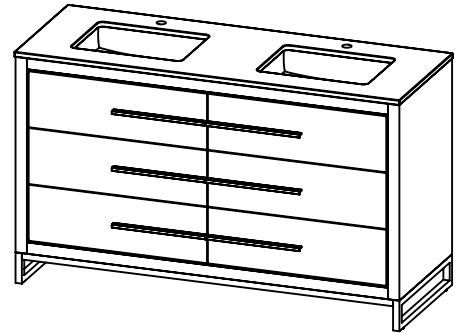

### PRODUCT DESCRIPTION

- ADRIAN 60 Double Basin with quartz stone top and basins
- Includes metal trim, handles, and leg assembly
- Cabinet available in matte white/chrome, matte white/black, rock gray/chrome, and navy blue/brushed gold
- Plywood and solid wood construction
- Soft close and full extension drawers
- Wood and glass dividers included for top drawers
- Quartz stone counter top available in white, calacatta, and concrete gray
- Back and side splash are optional
- Lotus undermount porcelain basins with square shape in white (with overflow hole)
- Basin depth is 5" (including top thickness)