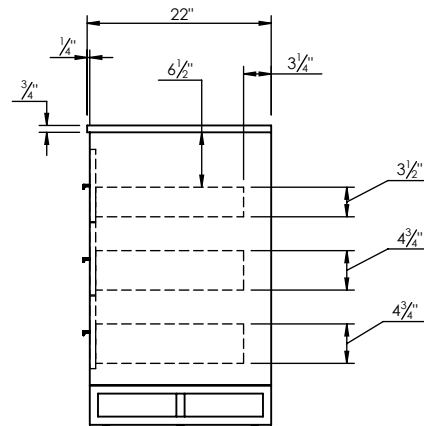

## SPEC SHEET

### PRODUCT DESCRIPTION

- ADRIAN 60 Double Basin with quartz stone top and basins
- Includes metal trim, handles, and leg assembly
- Cabinet available in matte white/chrome, matte white/black, rock gray/chrome, and navy blue/brushed gold
- Plywood and solid wood construction
- Soft close and full extension drawers
- Wood and glass dividers included for top drawers
- Quartz stone counter top available in white, calacatta, and concrete gray
- Back and side splash are optional
- Lotus undermount porcelain basins with square shape in white (with overflow hole)
- Basin depth is 5" (including top thickness)

### ROUGHING-IN DIMENSIONS