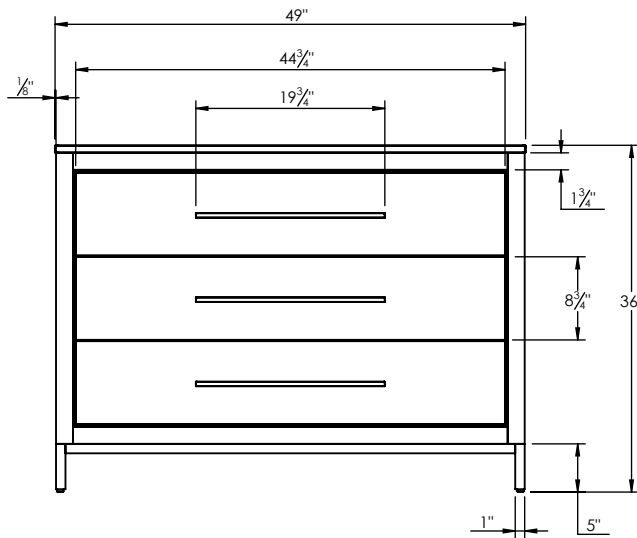

SPEC SHEET

PRODUCT DESCRIPTION

- ADRIAN 49 single vanity with quartz stone top and porcelain basin
- Includes metal trim, handles, and leg assembly
- Cabinet available in matte white/chrome, matte white/black, rock gray/chrome, and navy blue/brushed gold
- Plywood and solid wood construction
- Soft close and full extension drawers
- Wood and glass dividers included for top drawers
- Quartz stone counter top available in white, calacatta, and concrete gray
- Back and side splash are optional
- Lotus undermount porcelain basin with square shape in white (with overflow hole)
- Basin depth is 5" (including top thickness)

ROUGHING-IN DIMENSIONS

ROUGH PLUMBING