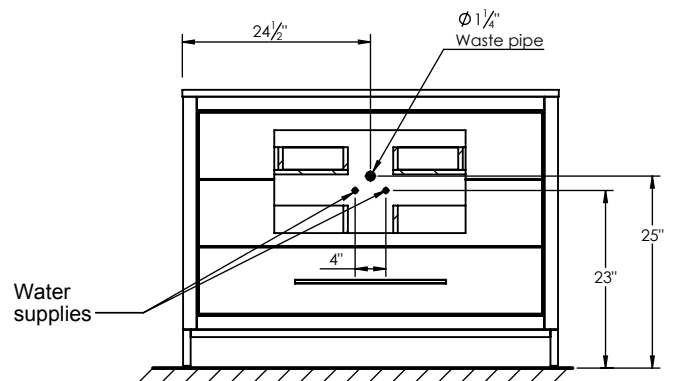

SPEC SHEET

PRODUCT DESCRIPTION

- ADRIAN 49 single vanity with quartz stone top and porcelain basin
- Includes metal trim, handles, and leg assembly
- Cabinet available in matte white/chrome, matte white/black, rock gray/chrome, and navy blue/brushed gold
- Plywood and solid wood construction
- Soft close and full extension drawers
- Wood and glass dividers included for top drawers
- Quartz stone counter top available in white, calacatta, and concrete gray
- Back and side splash are optional
- Lotus undermount porcelain basin with square shape in white (with overflow hole)
- Basin depth is 5" (including top thickness)

ROUGHING-IN DIMENSIONS

ROUGH PLUMBING