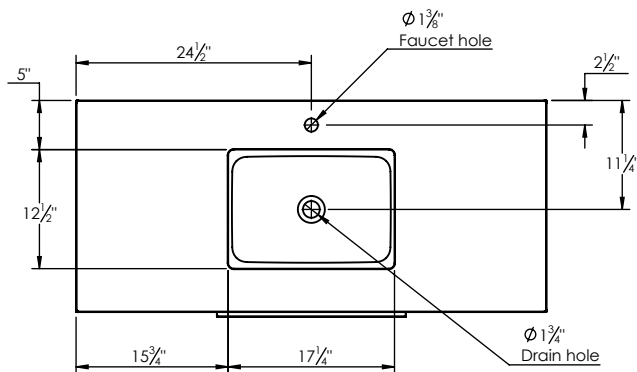

SPEC SHEET

PRODUCT DESCRIPTION

- ADRIAN 49 single vanity with quartz stone top and porcelain basin
- Includes metal trim, handles, and leg assembly
- Cabinet available in matte white/chrome, matte white/black, rock gray/chrome, and navy blue/brushed gold
- Plywood and solid wood construction
- Soft close and full extension drawers
- Wood and glass dividers included for top drawers
- Quartz stone counter top available in white, calacatta, and concrete gray
- Back and side splash are optional
- Lotus undermount porcelain basin with square shape in white (with overflow hole)
- Basin depth is 5" (including top thickness)

ROUGHING-IN DIMENSIONS

ROUGH PLUMBING