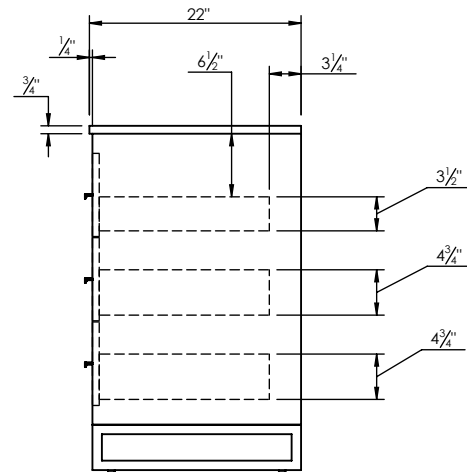

SPEC SHEET

PRODUCT DESCRIPTION

- ADRIAN 49 single vanity with quartz stone top and porcelain basin
- Includes metal trim, handles, and leg assembly
- Cabinet available in matte white/chrome, matte white/black, rock gray/chrome, and navy blue/brushed gold
- Plywood and solid wood construction
- Soft close and full extension drawers
- Wood and glass dividers included for top drawers
- Quartz stone counter top available in white, calacatta, and concrete gray
- Back and side splash are optional
- Lotus undermount porcelain basin with square shape in white (with overflow hole)
- Basin depth is 5" (including top thickness)

ROUGHING-IN DIMENSIONS

ROUGH PLUMBING