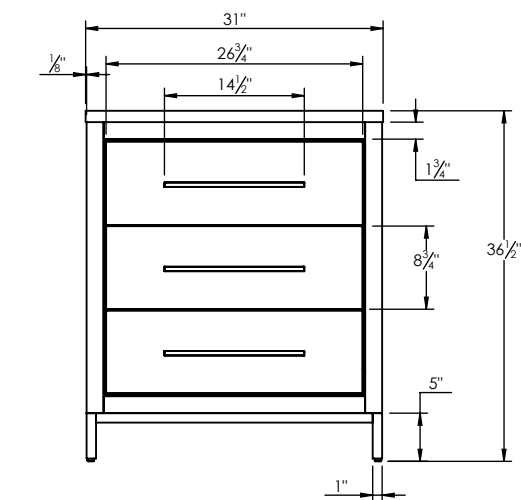

## SPEC SHEET

### PRODUCT DESCRIPTION

- ADRIAN 31 Single Basin with Solid Surface counter top
- Includes metal trim, handles, and leg assembly
- Cabinet available in matte white/chrome, matte white/black, rock gray/chrome, Natural Walnut/Black, and navy blue/brushed gold
- Plywood and solid wood construction
- Soft close and full extension drawers
- Wood and glass dividers included for top drawer
- Solid Surface counter top with integrated basin in Matt White (with overflow system)
- Solid Surface material is 38% polyester resin and 60% aluminum hydroxide powder
- Basin depth is 4 1/2"

### ROUGHING-IN DIMENSIONS