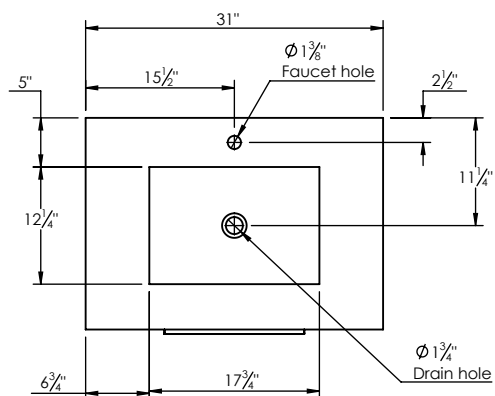

### PRODUCT DESCRIPTION

- ADRIAN 31 Single Basin with Solid Surface counter top
- Includes metal trim, handles, and leg assembly
- Cabinet available in matte white/chrome, matte white/black, rock gray/chrome, Natural Walnut/Black, and navy blue/brushed gold
- Plywood and solid wood construction
- Soft close and full extension drawers
- Wood and glass dividers included for top drawer
- Solid Surface counter top with integrated basin in Matt White (with overflow system)
- Solid Surface material is 38% polyester resin and 60% aluminum hydroxide powder
- Basin depth is 4 1/2"

### ROUGHING-IN DIMENSIONS