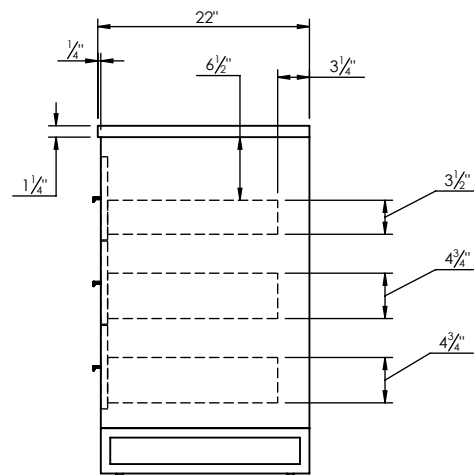

## SPEC SHEET

### PRODUCT DESCRIPTION

- ADRIAN 31 Single Basin with Solid Surface counter top
- Includes metal trim, handles, and leg assembly
- Cabinet available in matte white/chrome, matte white/black, rock gray/chrome, Natural Walnut/Black, and navy blue/brushed gold
- Plywood and solid wood construction
- Soft close and full extension drawers
- Wood and glass dividers included for top drawer
- Solid Surface counter top with integrated basin in Matt White (with overflow system)
- Solid Surface material is 38% polyester resin and 60% aluminum hydroxide powder
- Basin depth is 4 1/2"

### ROUGHING-IN DIMENSIONS