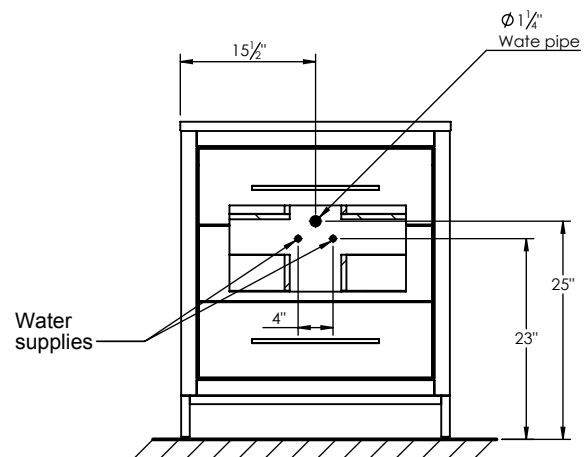

### PRODUCT DESCRIPTION

- ADRIAN 31 Single Basin with Solid Surface counter top
- Includes metal trim, handles, and leg assembly
- Cabinet available in matte white/chrome, matte white/black, rock gray/chrome, Natural Walnut/Black, and navy blue/brushed gold
- Plywood and solid wood construction
- Soft close and full extension drawers
- Wood and glass dividers included for top drawer
- Solid Surface counter top with integrated basin in Matt White (with overflow system)
- Solid Surface material is 38% polyester resin and 60% aluminum hydroxide powder
- Basin depth is 4 1/2"

### ROUGHING-IN DIMENSIONS