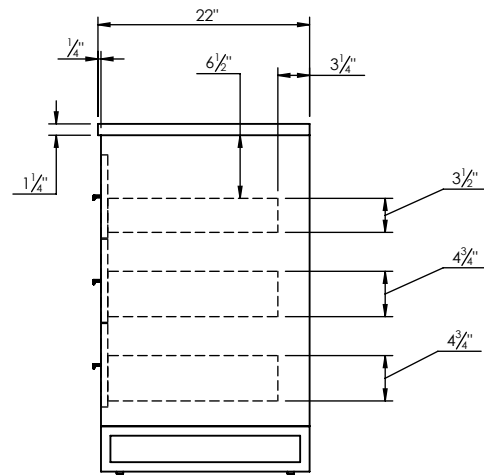

SPEC SHEET

PRODUCT DESCRIPTION

- ADRIAN 25 Single Basin with Solid Surface counter top
- Includes metal trim, handles, and leg assembly
- Cabinet available in matte white/chrome, matte white/black, rock gray/chrome, Natural Walnut/Black, and navy blue/brushed gold
- Plywood and solid wood construction
- Soft close and full extension drawers
- Wood and glass dividers included for top drawer
- Solid Surface counter top with integrated basin in Matt White (with overflow system)
- Solid Surface material is 38% polyester resin and 40% aluminum hydroxide powder
- Basin depth is 4 1/2"

ROUGHING-IN DIMENSIONS

ROUGH PLUMBING