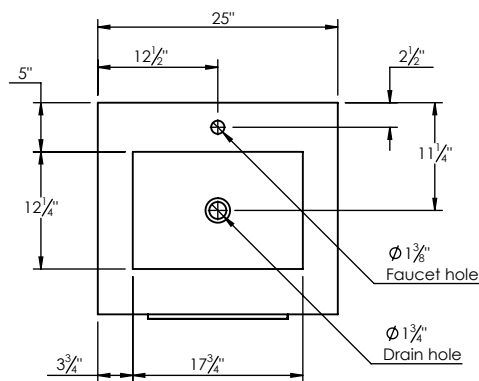

SPEC SHEET

PRODUCT DESCRIPTION

- ADRIAN 25 Single Basin with Solid Surface counter top
- Includes metal trim, handles, and leg assembly
- Cabinet available in matte white/chrome, matte white/black, rock gray/chrome, Natural Walnut/Black, and navy blue/brushed gold
- Plywood and solid wood construction
- Soft close and full extension drawers
- Wood and glass dividers included for top drawer
- Solid Surface counter top with integrated basin in Matt White (with overflow system)
- Solid Surface material is 38% polyester resin and 40% aluminum hydroxide powder
- Basin depth is 4 1/2"

ROUGHING-IN DIMENSIONS

ROUGH PLUMBING