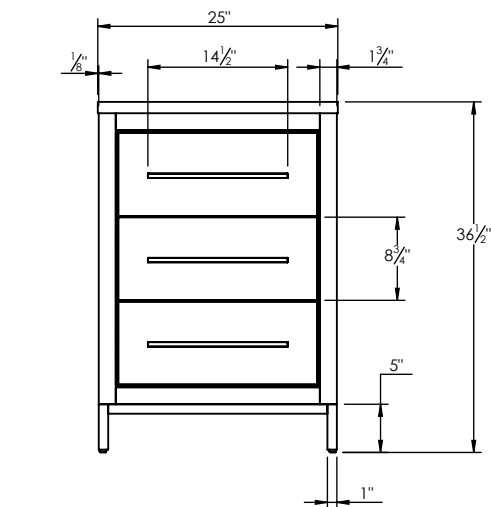

SPEC SHEET

PRODUCT DESCRIPTION

- ADRIAN 25 Single Basin with Solid Surface counter top
- Includes metal trim, handles, and leg assembly
- Cabinet available in matte white/chrome, matte white/black, rock gray/chrome, Natural Walnut/Black, and navy blue/brushed gold
- Plywood and solid wood construction
- Soft close and full extension drawers
- Wood and glass dividers included for top drawer
- Solid Surface counter top with integrated basin in Matt White (with overflow system)
- Solid Surface material is 38% polyester resin and 40% aluminum hydroxide powder
- Basin depth is 4 1/2"

ROUGHING-IN DIMENSIONS

ROUGH PLUMBING