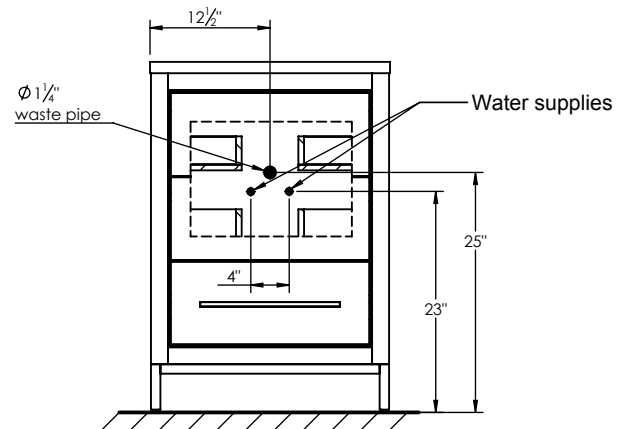

SPEC SHEET

PRODUCT DESCRIPTION

- ADRIAN 25 Single Basin with Solid Surface counter top
- Includes metal trim, handles, and leg assembly
- Cabinet available in matte white/chrome, matte white/black, rock gray/chrome, Natural Walnut/Black, and navy blue/brushed gold
- Plywood and solid wood construction
- Soft close and full extension drawers
- Wood and glass dividers included for top drawer
- Solid Surface counter top with integrated basin in Matt White (with overflow system)
- Solid Surface material is 38% polyester resin and 40% aluminum hydroxide powder
- Basin depth is 4 1/2"

ROUGHING-IN DIMENSIONS

ROUGH PLUMBING